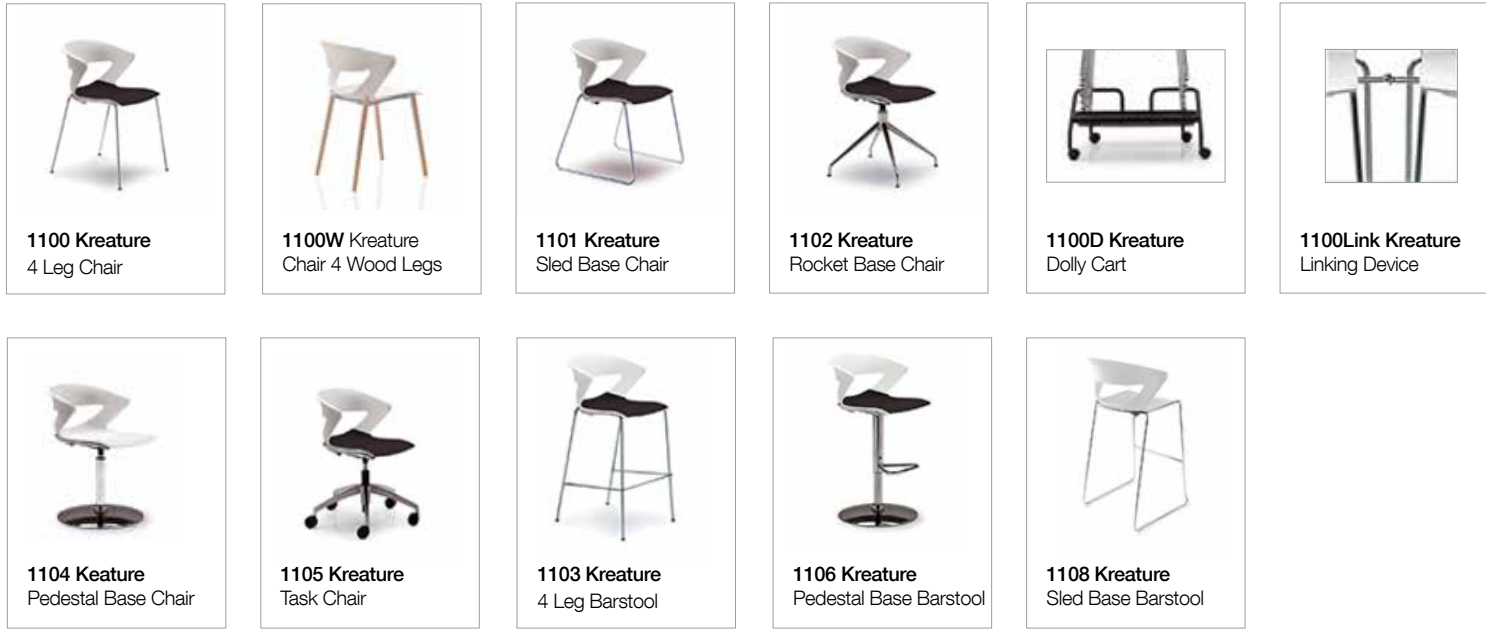

# Kreature

**Kreature 1105-** Task Chair

**Dimensions:**

21.25" W x 21.75" D x 29"- 34"H | Seat Ht 17.25"-22"

**Frame:**

Frame available in painted aluminum. Swivel base.

**Seat Shell:**

Polypropylene shell available in: red, white, blue, dove, turquoise, gray, orange, green or black.

We encourage clients to reference our sustainability overview at: [www.gordonisgood.com/sustainability](http://www.gordonisgood.com/sustainability).

**Kreature Collection**

**Gordon.**

**Pricing / Kreature 1105 - Task Chair**