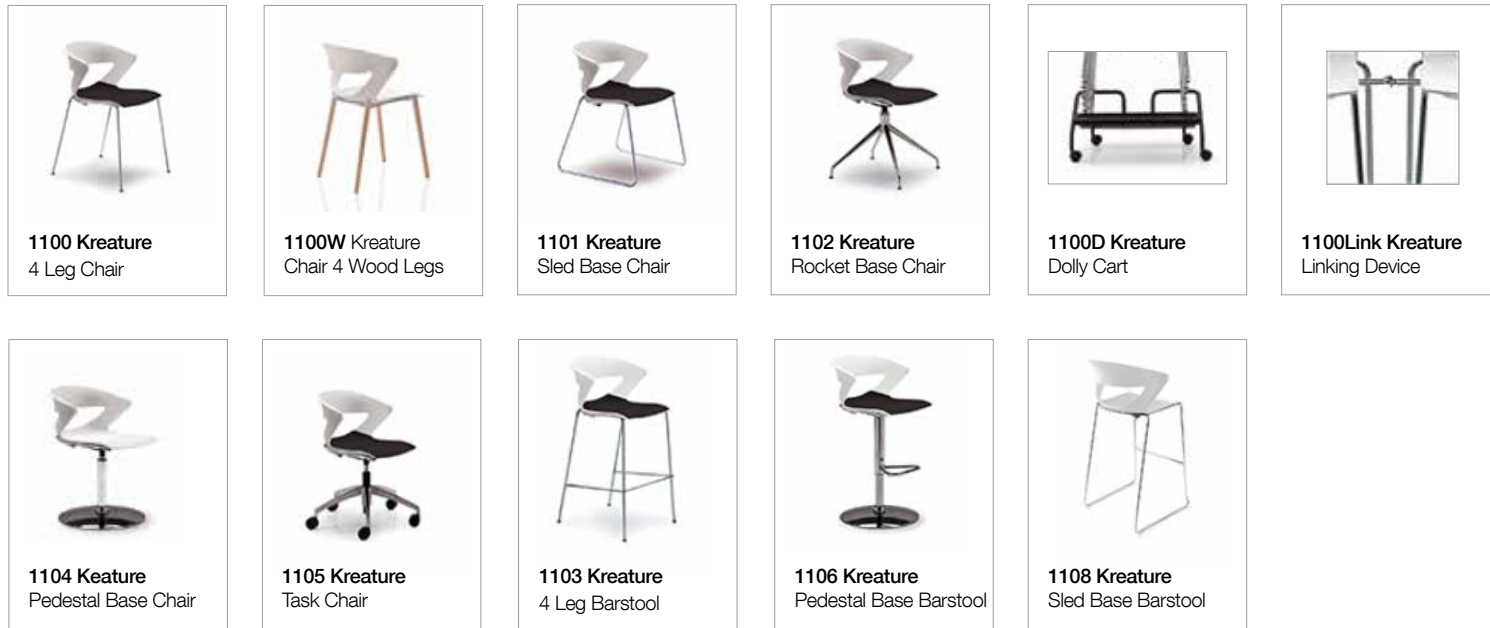

Seat Shell:

Polypropylene shell available in: red, white, blue, dove, turquoise, gray, orange, green or black.

Seat pan in white, standard on all steel 4 leg and sled versions, encloses frame connection to seat and protects upholstered chairs when stacked. Not offered on wood leg version.

Kreature Collection

Gordon.

Pricing / Kreature 1102 - Rocket Base Chair

Seat Only Upholstery

	<i>com</i>	<i>col</i>	<i>gr3</i>	<i>gr4</i>	<i>gr5</i>	<i>gr6</i>	<i>gr7</i>	<i>gr8</i>	<i>gr9</i>
chrome	1360	1496	1410	1435	1461	1485	1523	1560	1600
paint	1416	1558	1466	1491	1517	1541	1579	1616	1656