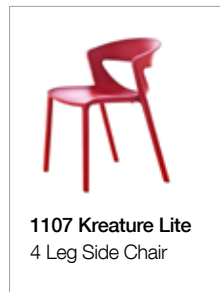

Kreature

BY DRIUSSO ASSOCIATI

Kreature 1102 - Rocket Base Chair

Dimensions:

21.25" W x 21.75" D x 30" H | Seat Ht 18.25'

Frame:

Frame available either painted in polished chrome, white or black. Swivel base.

Kreature Collection

Gordon.

Pricing / Kreature 1102 - Rocket Base Chair

Seat Only Upholstery

	<i>com</i>	<i>col</i>	<i>gr3</i>	<i>gr4</i>	<i>gr5</i>	<i>gr6</i>	<i>gr7</i>	<i>gr8</i>	<i>gr9</i>
chrome	1360	1496	1410	1435	1461	1485	1523	1560	1600
paint	1416	1558	1466	1491	1517	1541	1579	1616	1656

Front of Seat and Back Upholstery

	<i>com</i>	<i>col</i>	<i>gr3</i>	<i>gr4</i>	<i>gr5</i>	<i>gr6</i>	<i>gr7</i>	<i>gr8</i>	<i>gr9</i>
chrome	1642	1806	1692	1717	1743	1767	1805	1842	1882
paint	1696	1866	1746	1771	1797	1821	1859	1896	1936

Chrome Frame

\$893 List

Painted Frame

\$947 List

Also consider:

1107 Kreature Lite
4 Leg Side Chair