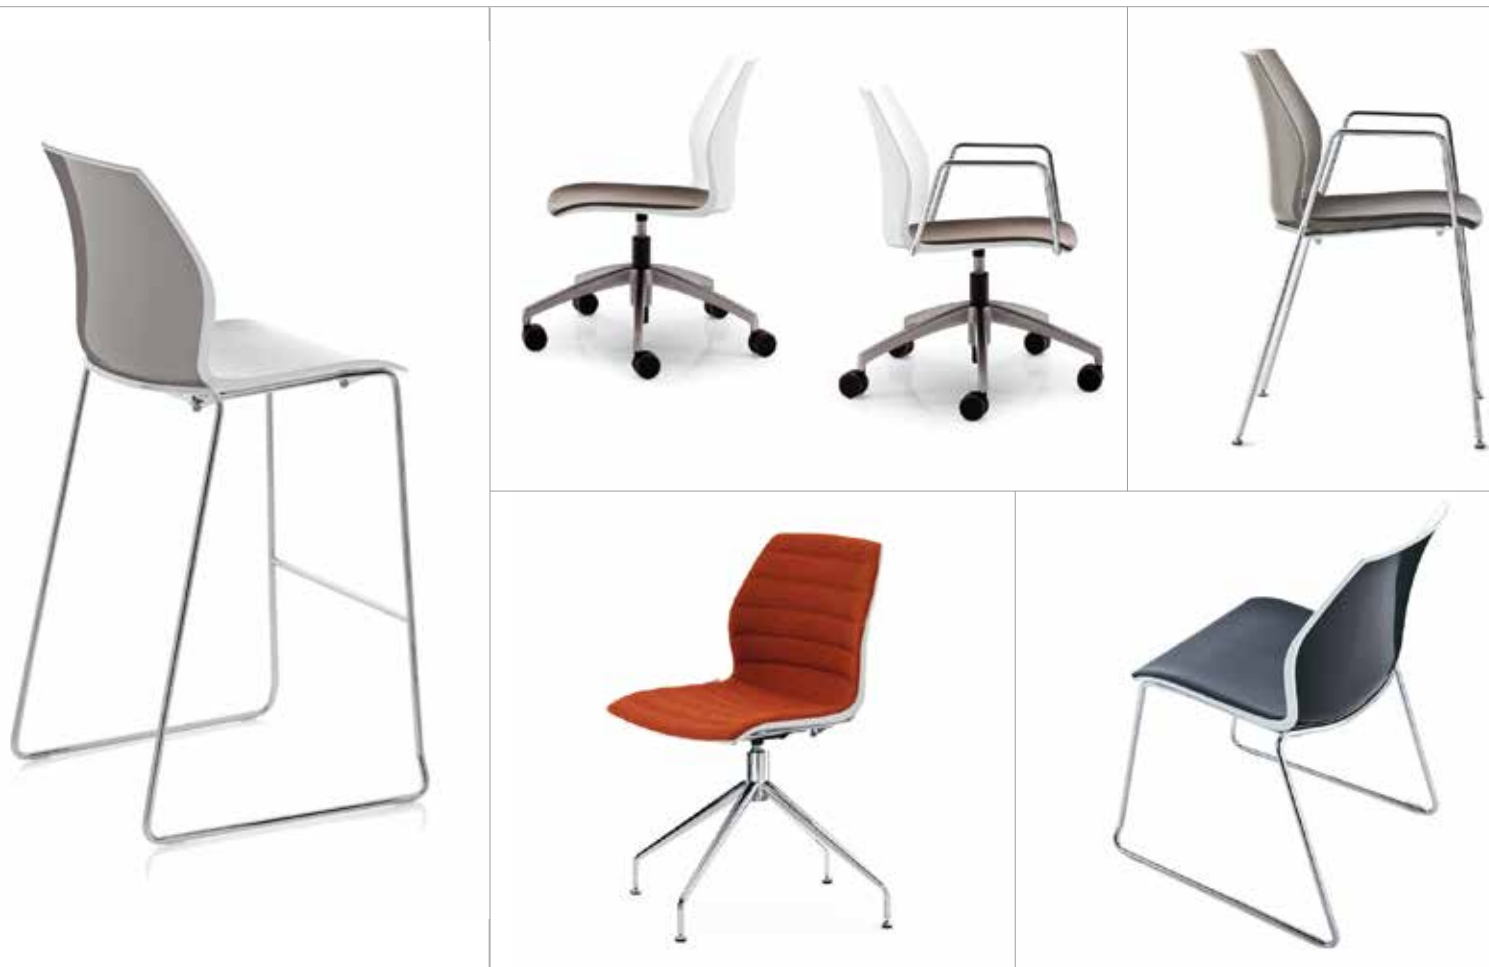

A whirlwind of whimsy.
A swirl of style.
Is your imagination spinning yet?

Co-injected, two-tone shell, sophisticated tailoring options, fifteen frame choices, wonderful passive ergonomics.

Vortex

BY DESIGN ITALIA