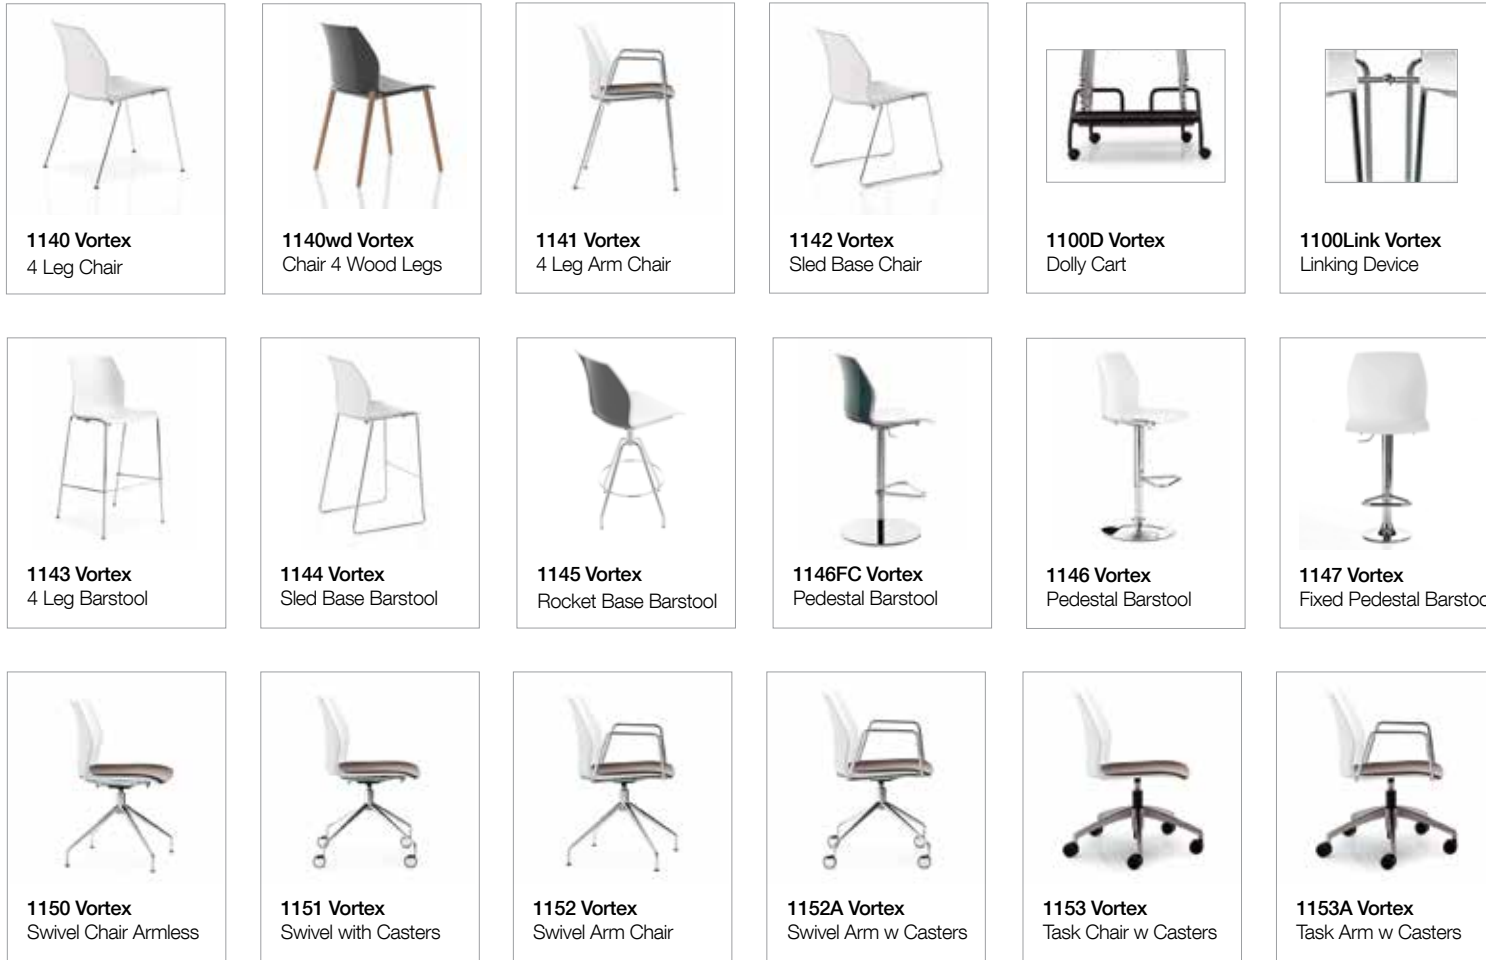

Indoor - Outdoor Use:

Vortex is suitable for outdoor use with a painted frame (white, black or aluminum color standard), only on the 4 leg, sled and barstool versions, with no upholstery.

Environmental Considerations:

Two Tone Shell - Seat only upholstery - list pricing:

	com	col	gr3	gr4	gr5	gr6	gr7	gr8	gr9
chrome	1160	1276	1187	1200	1214	1227	1247	1267	1288
paint	1131	1244	1158	1171	1185	1198	1218	1238	1259

Single Color Shell - Seat only upholstery - list pricing: