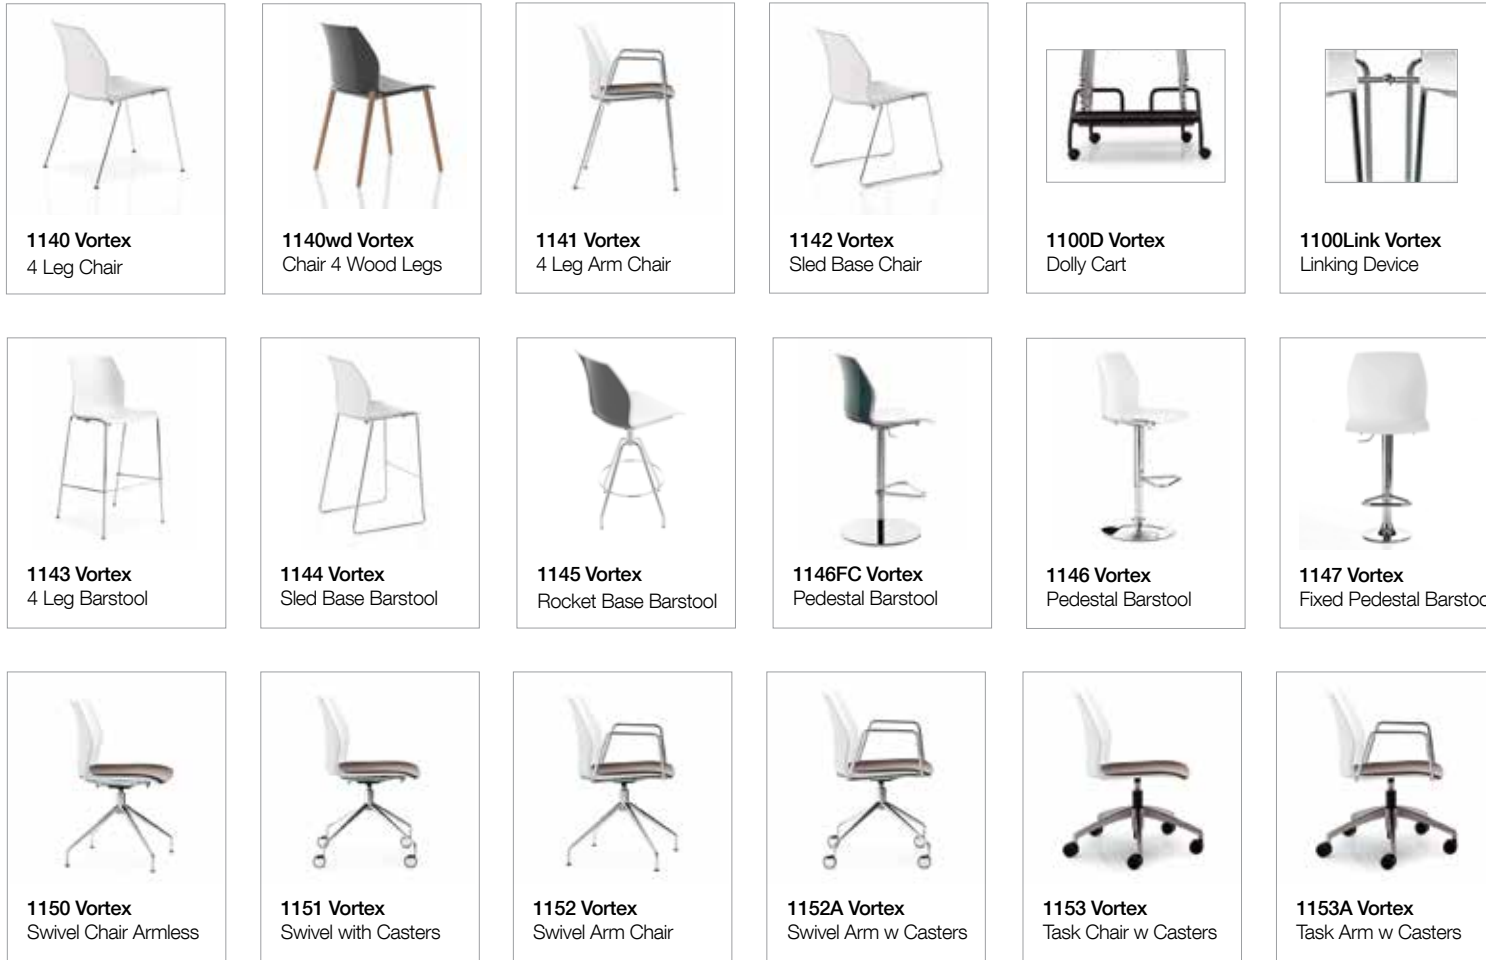

Indoor - Outdoor Use:

Vortex is suitable for outdoor use with a painted frame (white, black or aluminum color standard), only on the 4 leg, sled and barstool versions, with no upholstery.

Environmental Considerations:

Two Tone Shell - Seat only upholstery - list pricing:

	com	col	gr3	gr4	gr5	gr6	gr7	gr8	gr9
chrome	893	982	920	933	947	960	980	1000	1021
paint	864	950	891	904	918	931	951	971	992

Single Color Shell - Seat only upholstery - list pricing: