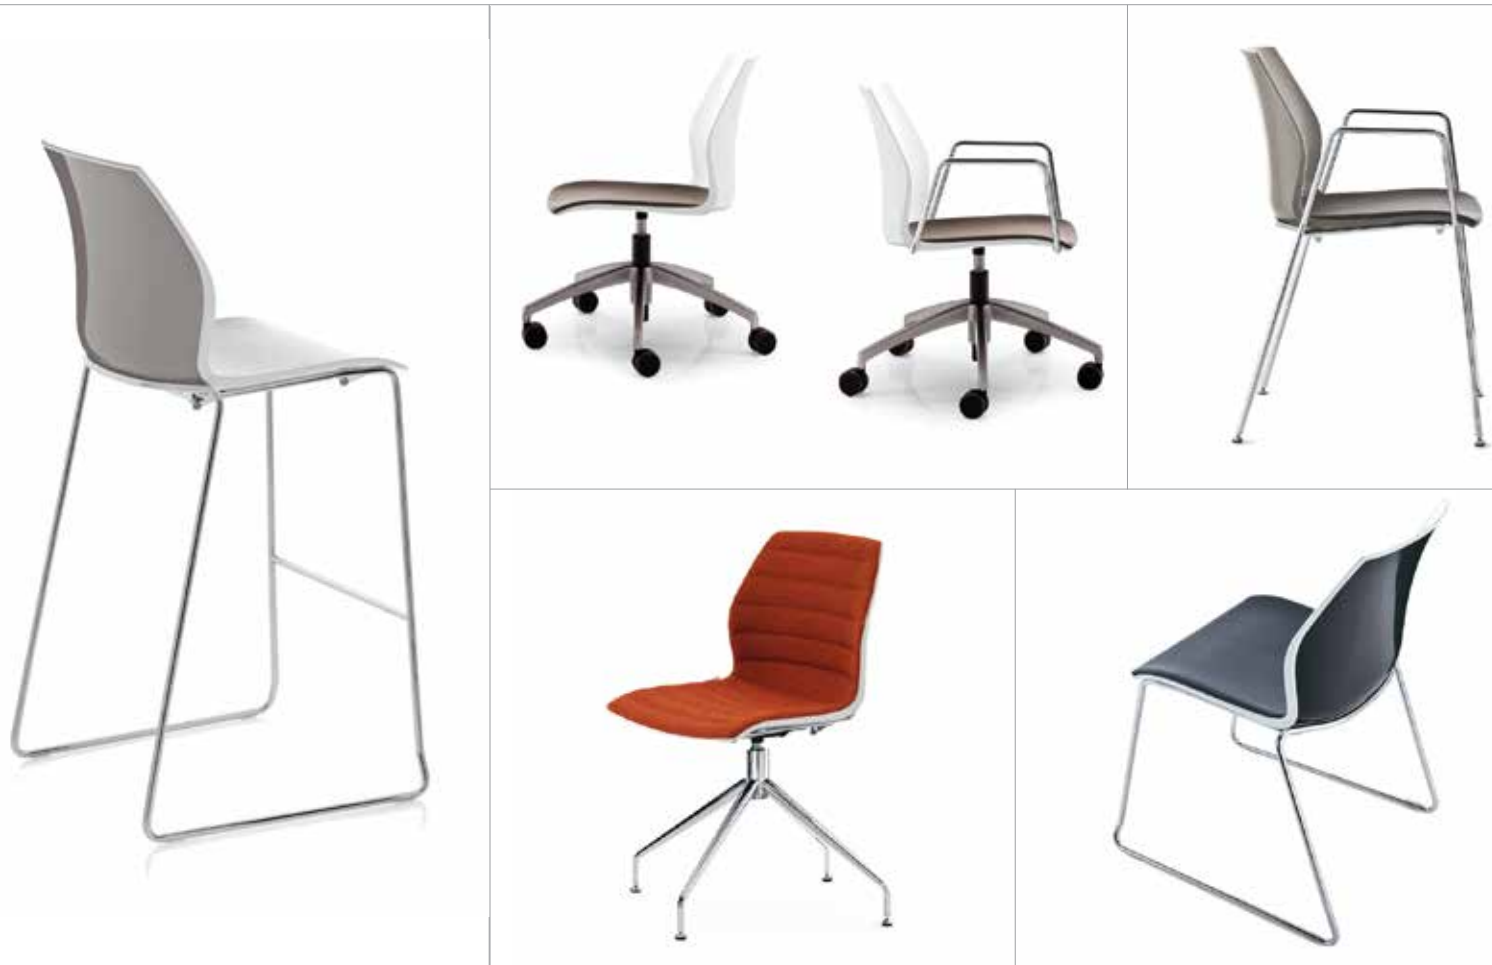

A whirlwind of whimsy.
A swirl of style.
Is your imagination spinning yet?

Co-injected, two-tone shell, sophisticated tailoring options, fifteen frame choices, wonderful passive ergonomics.

Vortex

BY DESIGN ITALIA