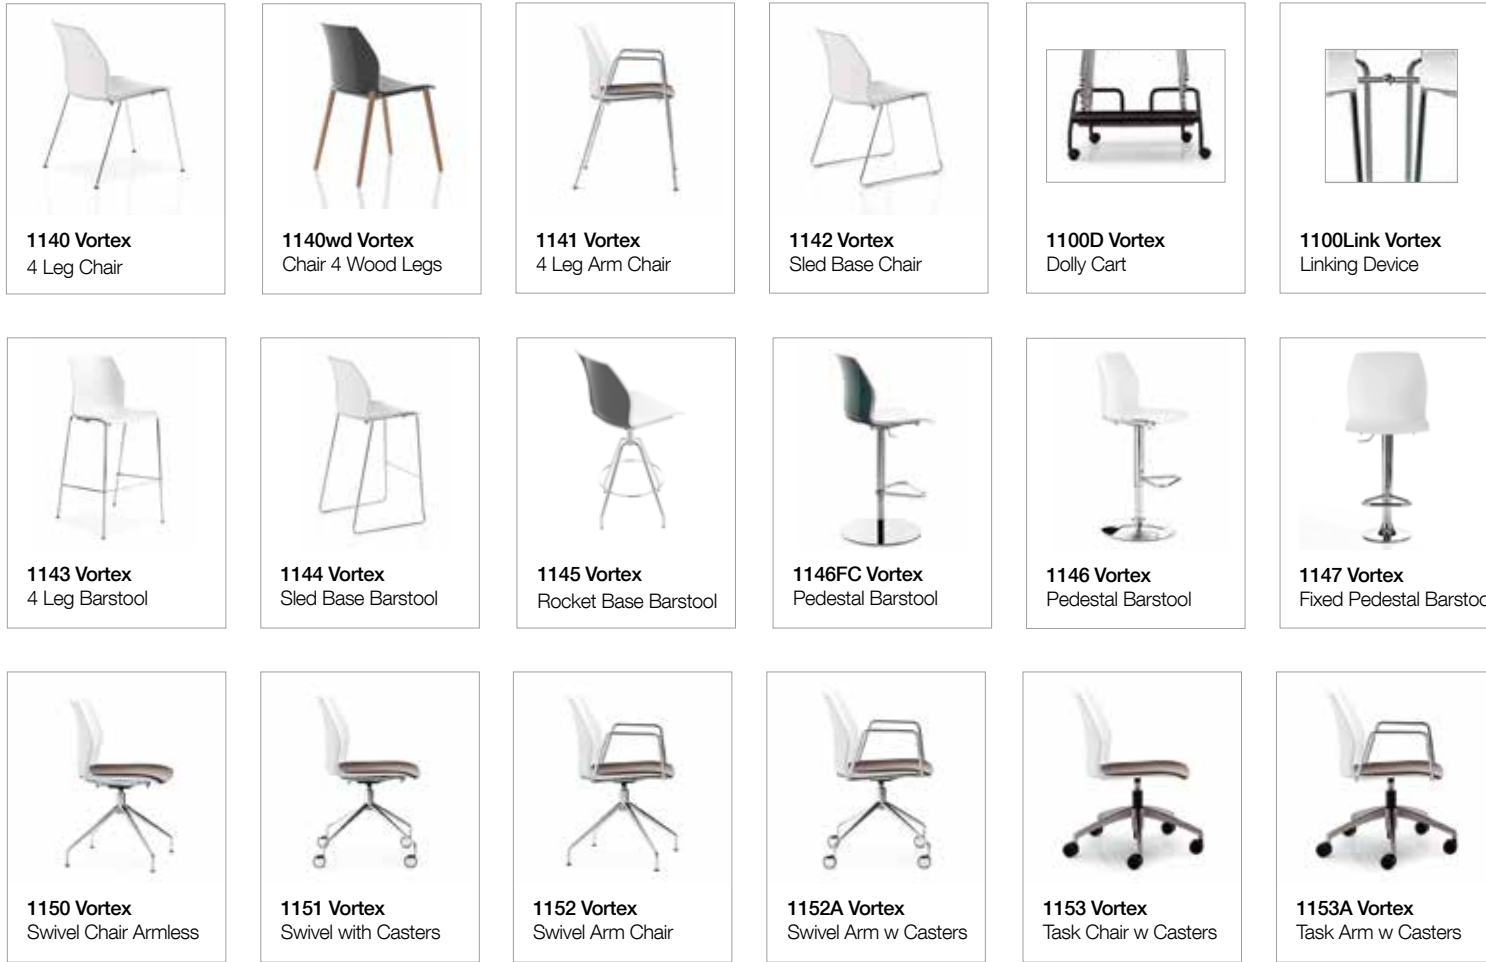

Pricing / Vortex 1140-Wd - 4 Wood Leg Chair

Maple Frame

$744 List - single color shell
$800 List - two tone shell

Upholstery Upgrades

Please add:
$100 List for Horizontal Stitch
$ 50 List for Vertical Stitch

Two Tone Shell - Seat only upholstery - list pricing:

	com	col	gr3	gr4	gr5	gr6	gr7	gr8	gr9
maple	911	1002	938	951	965	978	998	1018	1039

Single Color Shell - Seat only upholstery - list pricing:

	com	col	gr3	gr4	gr5	gr6	gr7	gr8	gr9
maple	856	942	883	896	910	923	943	963	984

Two Tone Shell - Front of seat and back upholstery - list pricing:

	com	col	gr3	gr4	gr5	gr6	gr7	gr8	gr9
maple	951	1046	978	991	1005	1018	1038	1058	1079

Single Color Shell - Front of seat and back upholstery - list pricing:

	com	col	gr3	gr4	gr5	gr6	gr7	gr8	gr9
maple	893	982	920	933	947	960	980	1000	1021

Full upholstery - list pricing

	com	col	gr3	gr4	gr5	gr6	gr7	gr8	gr9
maple	889	978	956	989	1023	1056	1106	1156	1209