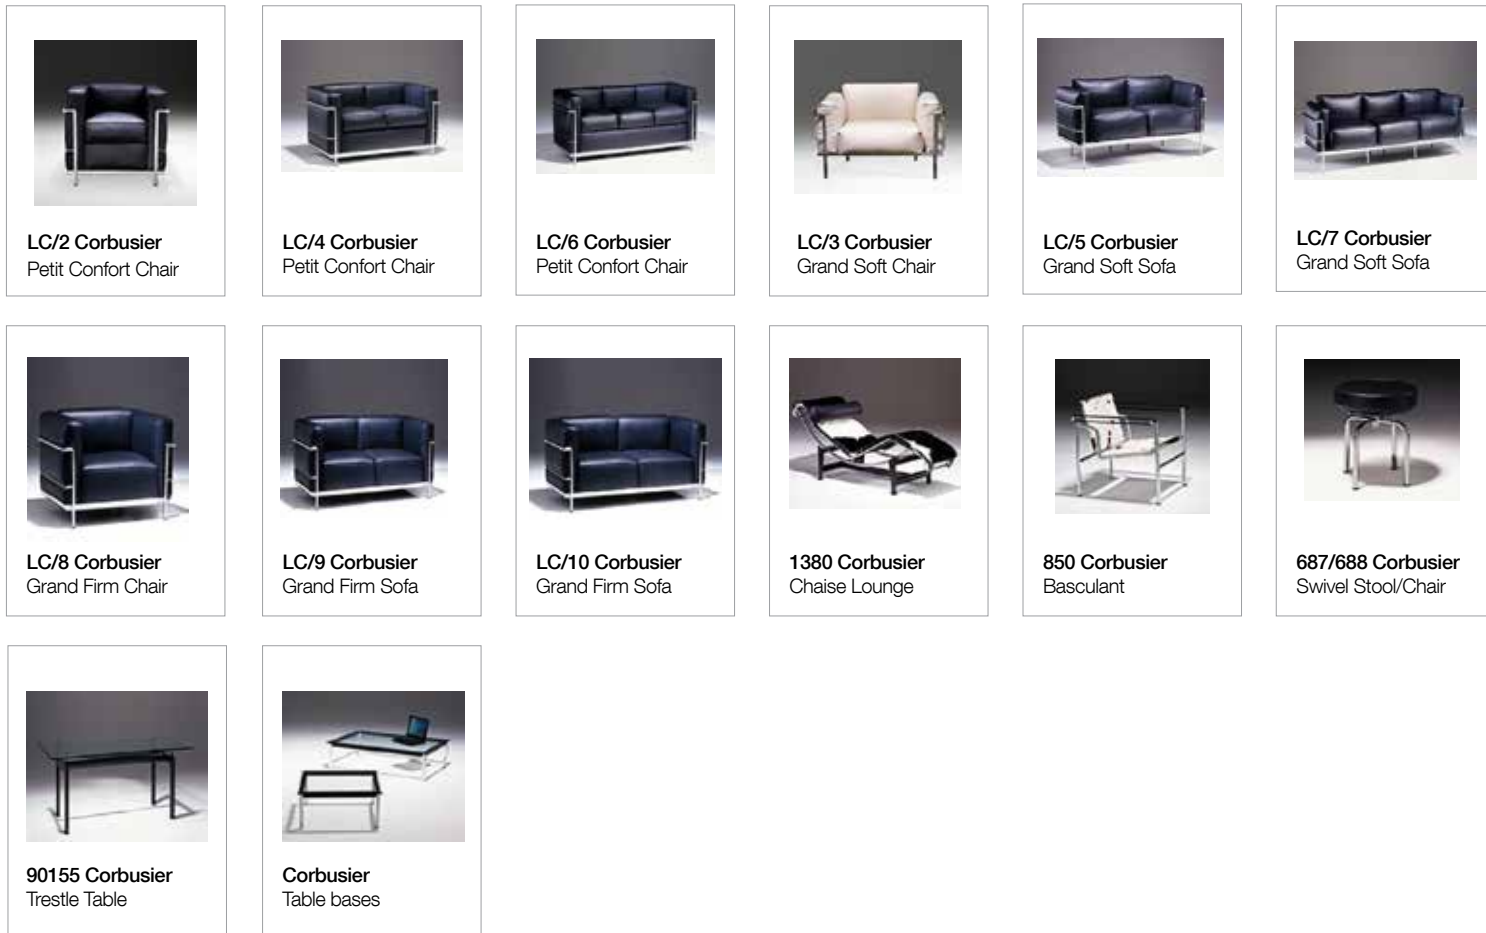

Le Corbusier Collection

Gordon.

Pricing / LC/2-LC/4-LC/6 Petit Confort

LC/2 Corbusier
Petit Confort Chair

LC/4 Corbusier
Petit Confort Chair

LC/6 Corbusier
Petit Confort Chair

LC/3 Corbusier
Grand Soft Chair

LC/5 Corbusier
Grand Soft Sofa

LC/7 Corbusier
Grand Soft Sofa

LC/8 Corbusier
Grand Firm Chair

LC/9 Corbusier
Grand Firm Sofa

LC/10 Corbusier
Grand Firm Sofa

1380 Corbusier
Chaise Lounge

850 Corbusier
Basculant

687/688 Corbusier
Swivel Stool/Chair

90155 Corbusier
Trestle Table

Corbusier
Table bases

LC/2 single seater:
$4922 - LC/2 List
in standard black leather
$5414 - LC/2 List
in colored leather

Pricing for graded upholstery:

	com	col	gr3	gr4	gr5	gr6	gr7	gr8	gr9
LC/2	4782	5260	5184	5382	5586	5784	6084	6384	6702
LC/4	6551	7206	7221	7551	7891	8221	8721	9221	9751
LC/6	9291	10220	10162	10591	11033	11462	12112	12762	13451

LC/4 Settee:
$7960 - LC/4 List
in standard black leather
$8756 - LC/4 List
in colored leather

LC/6 Sofa:
$11,778 - LC/6 List
in standard black leather
$12,956 - LC/6 List
in colored leather