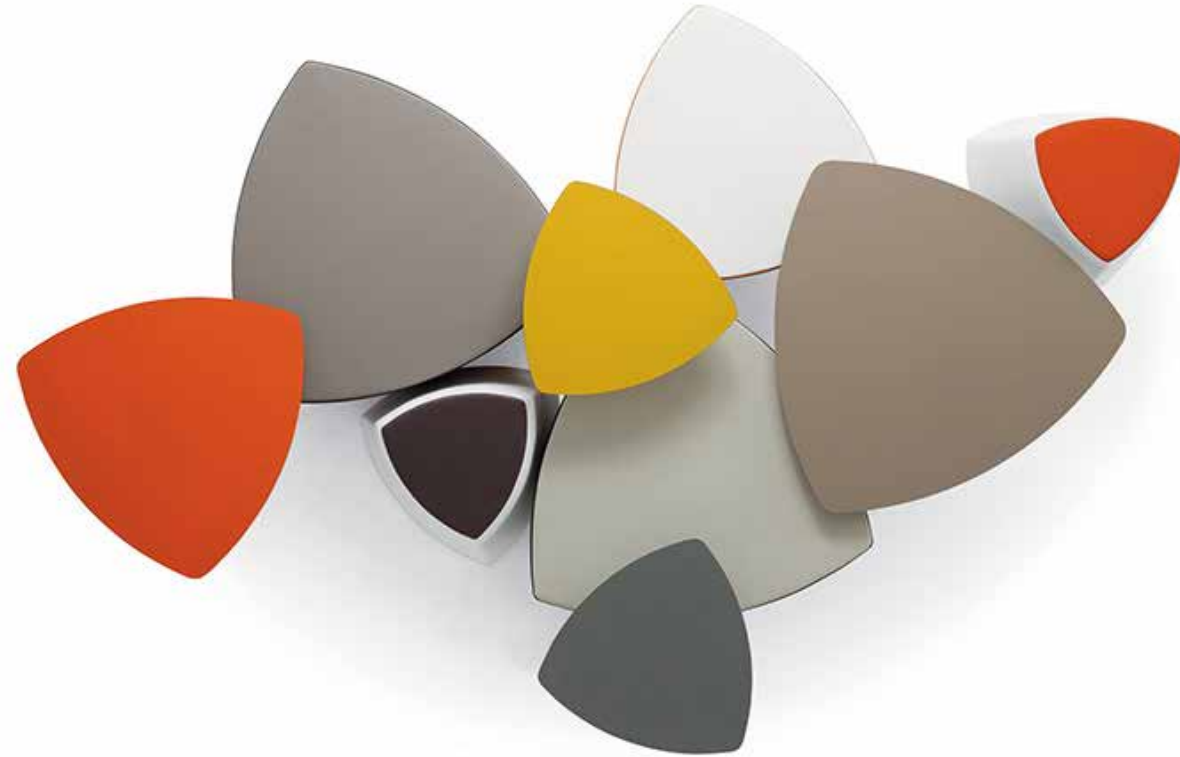

Kensho

BY EERO KENSHO

gordonisgood.com
est. 1967

Colorful, soft-form triangles.
Reminiscent of a guitar pick,
this collection clearly
goes to “eleven.”

Tables with tubular steel frames, flat 4mm steel tops, durable painted finish. Stools and poufs. Fun.

Kensho

BY DRIUSSO ASSOCIATI

Kensho comes in a wide range of shaped tops, and painted or chrome bases. Does not qualify for Gordon Guaranteed Freight Program.

Base:

Kensho base is made from cast aluminum, painted with an epoxy coat in white, dove, yellow, lava, black, or orange. Chrome also available where noted. Custom colors available on special order at an upcharge. Ten piece minimum. Please call for details.

Frame:

Tubular steel frame, flat 4mm steel top, with durable painted finish. Available in white, dove, yellow, orange, or lava color. Mixing top and base colors possible.

Top options:

Kensho is available in White, Dove, Yellow, Lava, or Orange. Chrome base available for this item where noted.

Fabric Requirement - Kensho Collection:

3140	Single Color - 1.75 yards Two Colors - 0.75 yards for seat and 1.75 yards for sides
3141	Single Color - 1.75 yards Two Colors - 1.00 yard for seat and 1.75 yards for sides
3142	Single Color - 2.25 yards Two Colors - 1.25 yards for seat and 2.25 yards for sides
3145,6,7	.75 Yards Per Stool