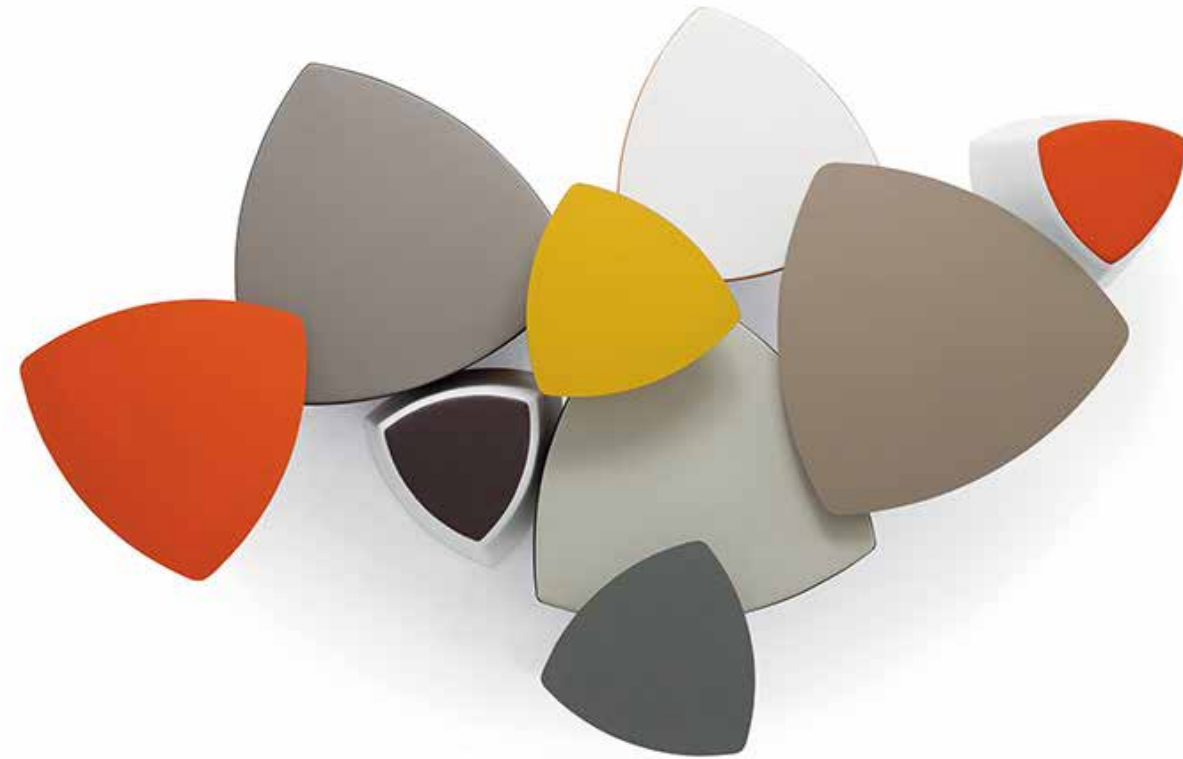

Kensho comes in a wide range of shaped tops, and painted or chrome bases. Does not qualify for Gordon Guaranteed Freight Program.

**Base:**

Kensho base is made from cast aluminum, painted with an epoxy coat in white, dove, yellow, lava, black, or orange. Chrome also available where noted. Custom colors available on special order at an upcharge. Ten piece minimum. Please call for details.

**Frame:**

Tubular steel frame, flat 4mm steel top, with durable painted finish. Available in white, dove, yellow, orange, or lava color. Mixing top and base colors possible.

**Top options:**

Kensho is available in White, Dove, Yellow, Lava, or Orange. Chrome base available for this item where noted.

**COM Pricing: With Pivot Mechanism**

	com	col	gr3	gr4	gr5	gr6	gr7	gr8	gr9
3147P	1262	1388	1312	1337	1363	1387	1425	1462	1502

**Description - Stools:**

Frame available in standard Kensho colors (yellow, orange, white, dove, lava), as well as chrome. Height adjustable. Specify 3145 for stool with foot ring, 3146 for no foot ring. Seat height 23.50" - 33.50".

**Fabric Requirement - Kensho Collection:**

3140	Single Color - 1.75 yards   Two Colors - 0.75 yards for seat and 1.75 yards for sides
3141	Single Color - 1.75 yards   Two Colors - 1.00 yard for seat and 1.75 yards for sides
3142	Single Color - 2.25 yards   Two Colors - 1.25 yards for seat and 2.25 yards for sides
3145,6,7	.75 Yards Per Stool