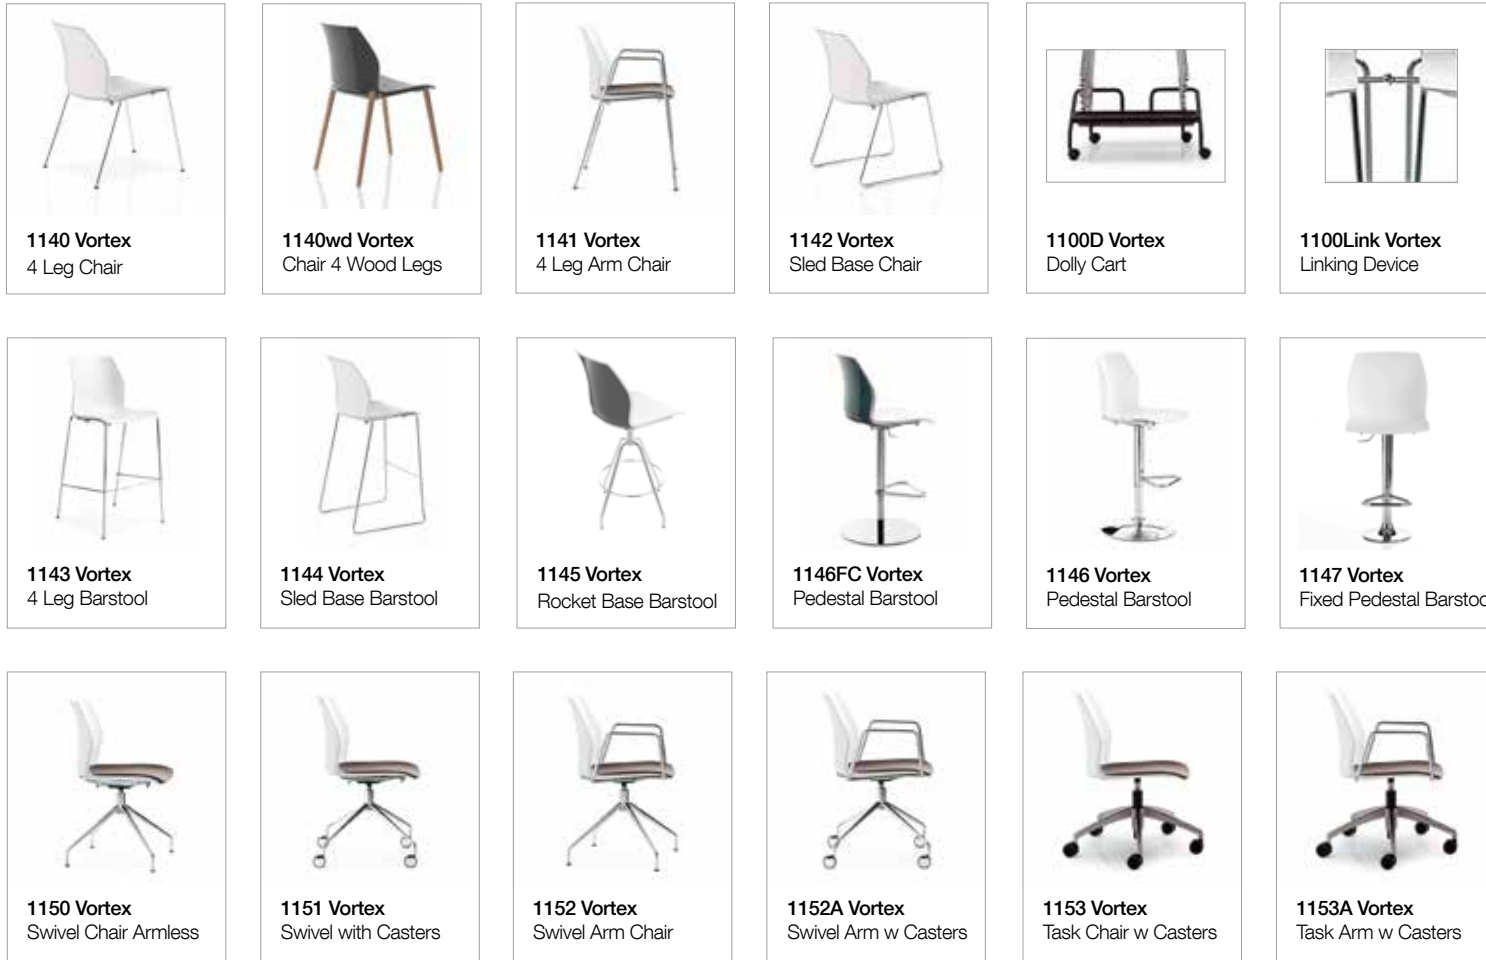

Vortex stools may be stacked 8+ high on the ground.
Dolly cart not recommended for stools.

Seat Shell:

Polypropylene shell in white, dove, red, turquoise, gray, green, orange, blue or black.
Seats may be solid color or two tone always with white on front.

Indoor - Outdoor Use:

Vortex is suitable for outdoor use with a painted frame (white, black or aluminum color standard), only on the 4 leg, sled and barstool versions, with no upholstery.

Environmental Considerations:

Two Tone Shell - Seat only upholstery - list pricing:

	com	col	gr3	gr4	gr5	gr6	gr7	gr8	gr9
chrome	1160	1276	1187	1200	1214	1227	1247	1267	1288
paint	1131	1244	1158	1171	1185	1198	1218	1238	1259

Single Color Shell - Seat only upholstery - list pricing: