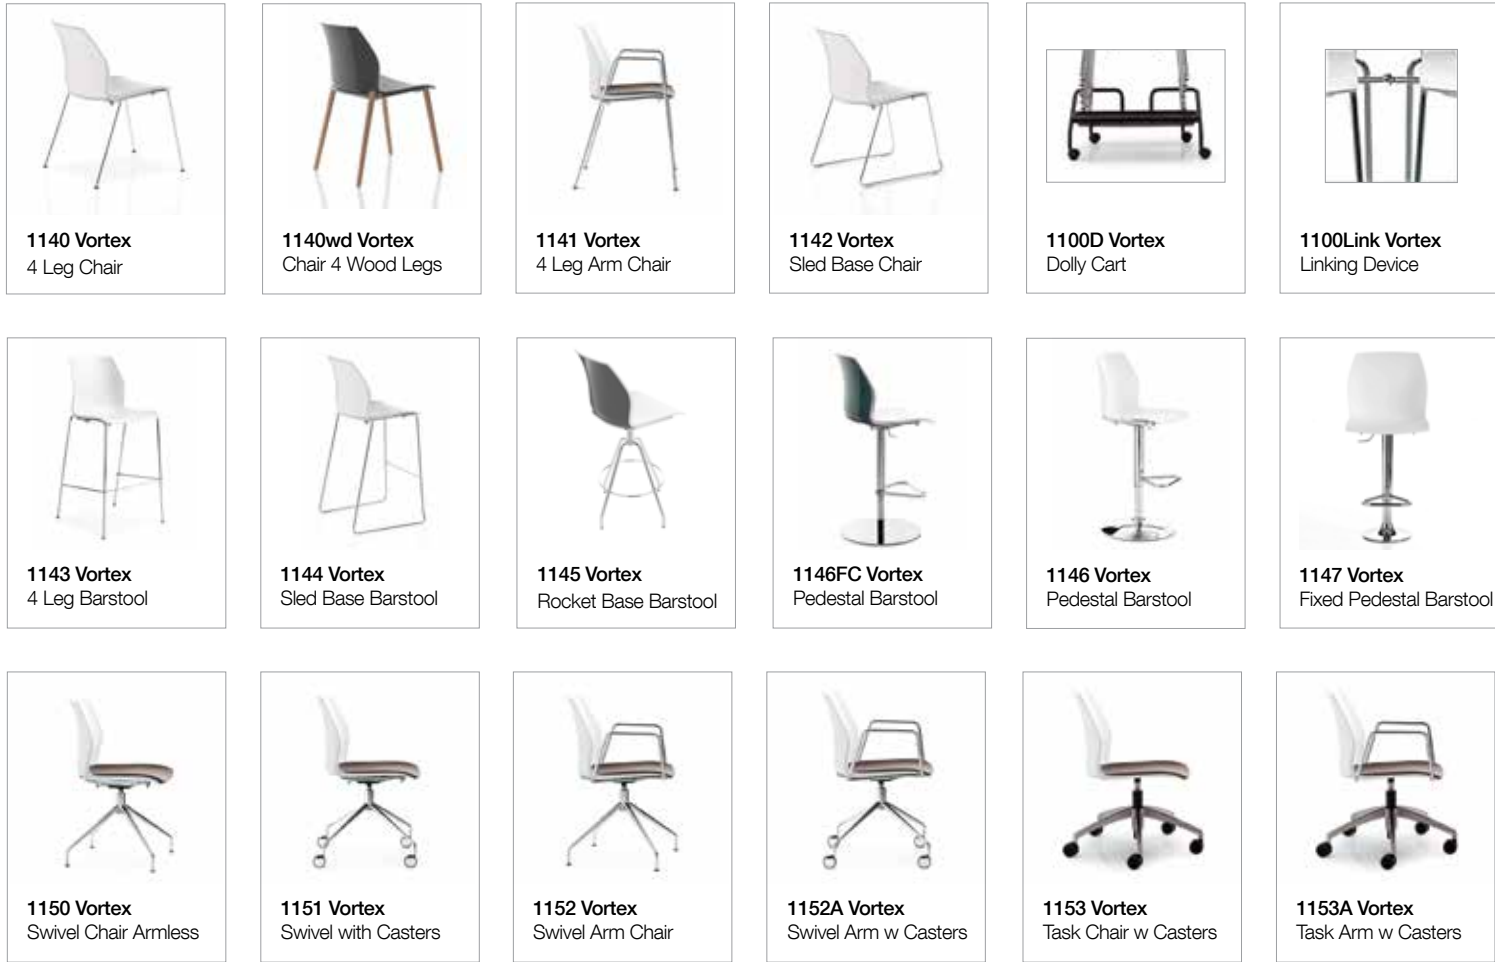

Indoor - Outdoor Use:

Vortex is suitable for outdoor use with a painted frame (white, black or aluminum color standard), only on the 4 leg, sled and barstool versions, with no upholstery.

Environmental Considerations:

Pricing / Vortex 1143 - 4 Leg Stool (bar height)

Two Tone Shell - Seat only upholstery - list pricing:

	com	col	gr3	gr4	gr5	gr6	gr7	gr8	gr9
chrome	1031	1134	1058	1071	1085	1098	1118	1138	1159
paint	1011	1112	1038	1051	1065	1078	1098	1118	1139

Single Color Shell - Seat only upholstery - list pricing:

	com	col	gr3	gr4	gr5	gr6	gr7	gr8	gr9
chrome	973	1070	1000	1013	1027	1040	1060	1080	1101
paint	918	1010	945	958	972	985	1005	1025	1046

Two Tone Shell - Front of seat and back upholstery - list pricing: