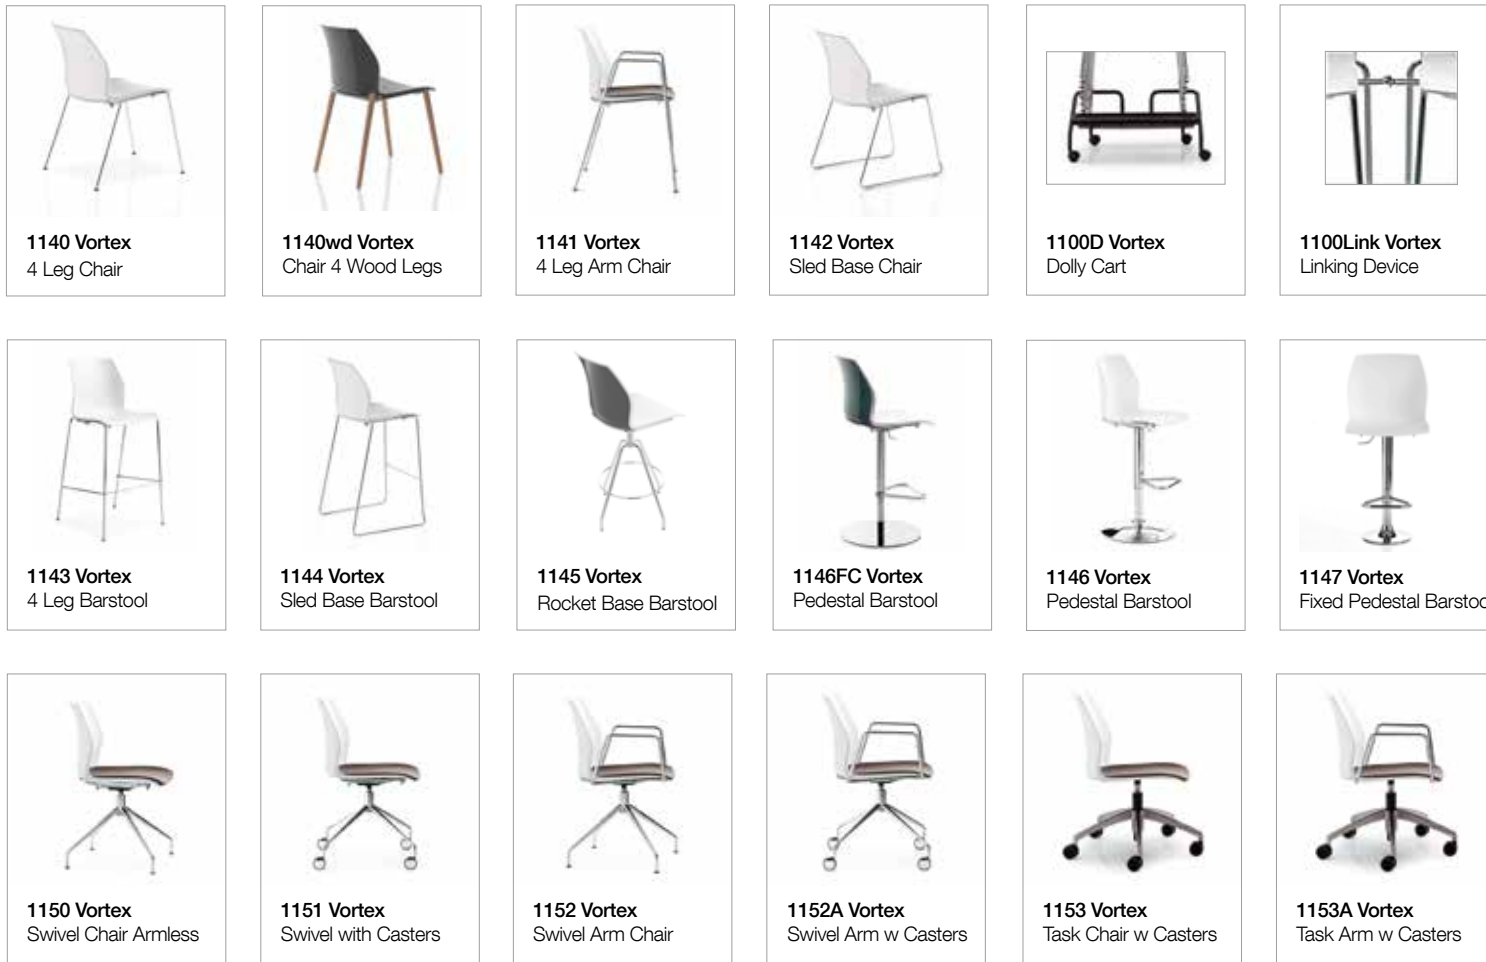

Pricing / Vortex 1141 - 4 Leg Arm Chair

Two Tone Shell - Seat only upholstery - list pricing:

	com	col	gr3	gr4	gr5	gr6	gr7	gr8	gr9
chrome	893	982	920	933	947	960	980	1000	1021
paint	864	950	891	904	918	931	951	971	992

Single Color Shell - Seat only upholstery - list pricing:

	com	col	gr3	gr4	gr5	gr6	gr7	gr8	gr9
chrome	836	920	863	876	890	903	923	943	964
paint	807	888	834	847	861	874	894	914	935

Two Tone Shell - Front of seat and back upholstery - list pricing:

	com	col	gr3	gr4	gr5	gr6	gr7	gr8	gr9
chrome	940	1034	967	980	994	1007	1027	1047	1068
paint	911	1002	938	951	965	978	998	1018	1039

Single Color Shell - Front of seat and back upholstery - list pricing:

	com	col	gr3	gr4	gr5	gr6	gr7	gr8	gr9
chrome	882	970	909	922	936	949	969	989	1010
paint	856	942	883	896	910	923	943	963	984

Full upholstery - list pricing:

	com	col	gr3	gr4	gr5	gr6	gr7	gr8	gr9
chrome	842	926	909	942	976	1009	1059	1109	1162
paint	813	894	880	913	947	980	1030	1080	1133

Chrome Frame

$691 List - single color shell
$749 List - two tone shell

Painted Frame

$662 List - single color shell
$720 List - two tone shell

Outdoor Frame

$662 List - single color shell
$720 List - two tone shell

Upholstery Upgrades

Please add:
$100 List for Horizontal Stitch
$ 50 List for Vertical Stitch

Accessories:

Black steel frame with casters. Stacks up to 20 chairs high without upholstery. 12 chairs recommended if upholstered.

Stored inside seat pan below seat. Links to neighboring chair when extended.