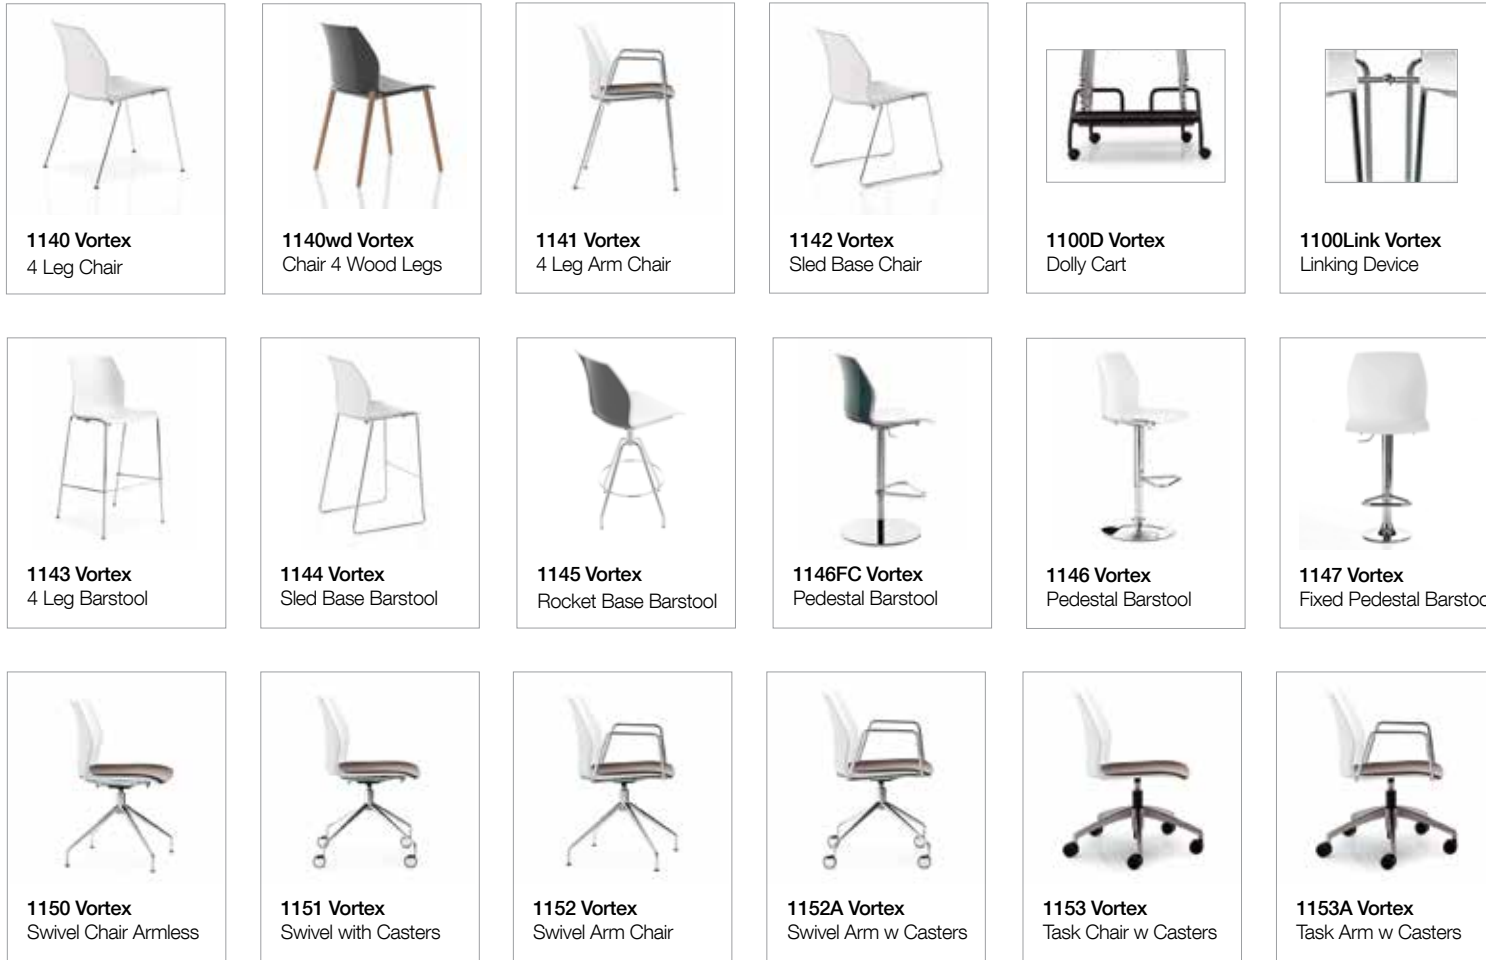

Pricing / Vortex 1140-Wd - 4 Wood Leg Chair

Maple Frame

$744 List - single color shell
$800 List - two tone shell

Upholstery Upgrades

Please add:
$100 List for Horizontal Stitch
$ 50 List for Vertical Stitch

Two Tone Shell - Seat only upholstery - list pricing:

	com	col	gr3	gr4	gr5	gr6	gr7	gr8	gr9
maple	911	1002	938	951	965	978	998	1018	1039

Single Color Shell - Seat only upholstery - list pricing:

	com	col	gr3	gr4	gr5	gr6	gr7	gr8	gr9
maple	856	942	883	896	910	923	943	963	984

Two Tone Shell - Front of seat and back upholstery - list pricing:

	com	col	gr3	gr4	gr5	gr6	gr7	gr8	gr9
maple	951	1046	978	991	1005	1018	1038	1058	1079

Single Color Shell - Front of seat and back upholstery - list pricing:

	com	col	gr3	gr4	gr5	gr6	gr7	gr8	gr9
maple	893	982	920	933	947	960	980	1000	1021

Full upholstery - list pricing

	com	col	gr3	gr4	gr5	gr6	gr7	gr8	gr9
maple	889	978	956	989	1023	1056	1106	1156	1209