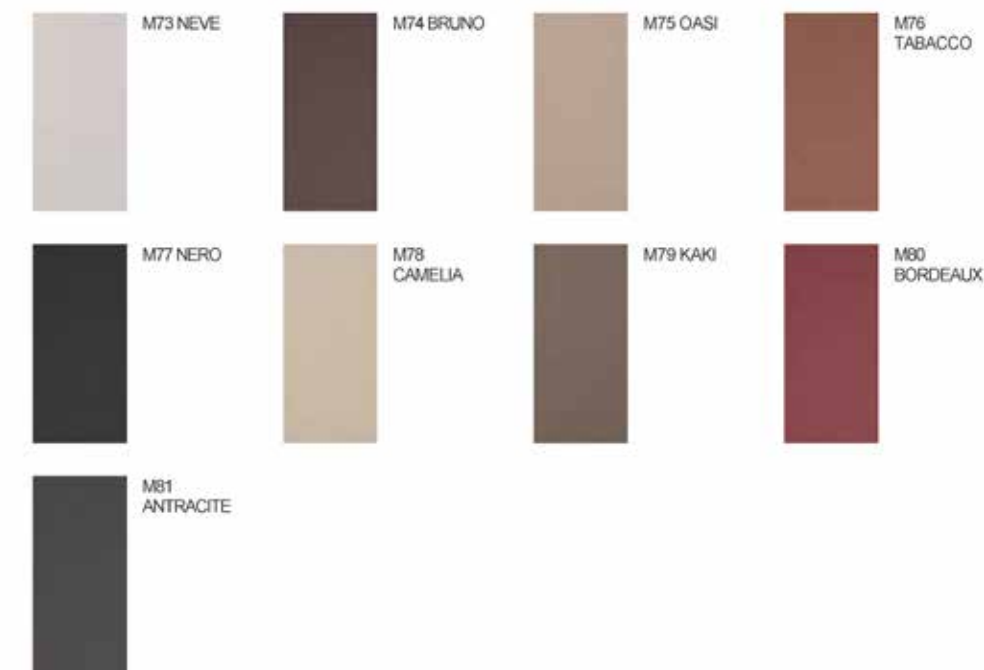

Soft Leather: