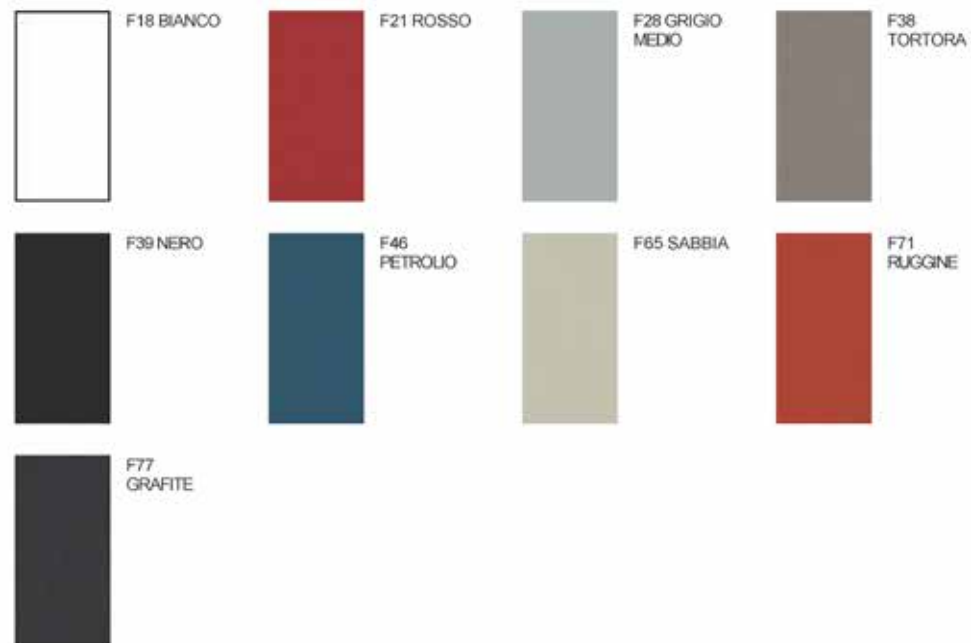

Seat Shell:

Seat available in Polypropylene. Also available in soft leather (L), synthetic EcoLeather (V), belt leather (O), Canatex Mesh (CM). See below and opposite.

Plastic: