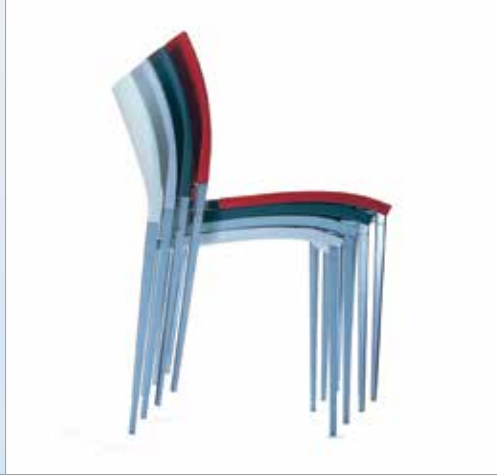

Sand

BY POCCHI & DONDOLI DESIGN

gordonisgood.com
est. 1967

Elegant and refined
from every possible angle.
Trust us, we've stared.

Painted or polished cast aluminum frame with plastic, upholstered, belt leather or mesh seats.

Sand

BY POCCHI & DONDOLI DESIGN

Sand 1540
4 Leg Armless Chair

Dimensions:
17.75" W x 20" D x 32" H 18" St Ht

Sand 1541
4 Leg Arm Chair

Dimensions:
17.75" W x 20" D x 32" H 18" St Ht

Frame:

Painted or polished cast aluminum frame. Offered with either matching or contrasting frame colors.

Stackability:

Stackable 8+ high on ground. Stacking not recommended with upholstered version.

Seat Shell:

Seat available in Polypropylene. Also available in soft leather (L), belt leather (O), Synthetic EcoLeather (V), Mesh (M), Canatex (CM).

Sand 1542A-24 or 1542A-30
4 Leg Counter or Barstool with arms

Dimensions:
Counter Stool: 21" W x 21.25" D x 39.00" H 25.25" St Ht
Bar Stool: 21" W x 21.25" D x 45.25" H 31.50" St Ht

Upholstery:

Available in soft leather (L), belt leather (O), Synthetic 'Eco' Leather (V), or with a mesh seat and back, in either Cambridge Nylon or Canatex (natural, hemp and resin) material.