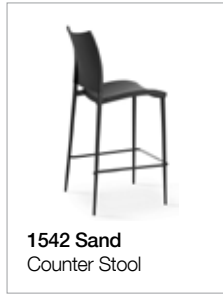

1542A
Counter Stool w.arms

1542 Sand
Counter Stool