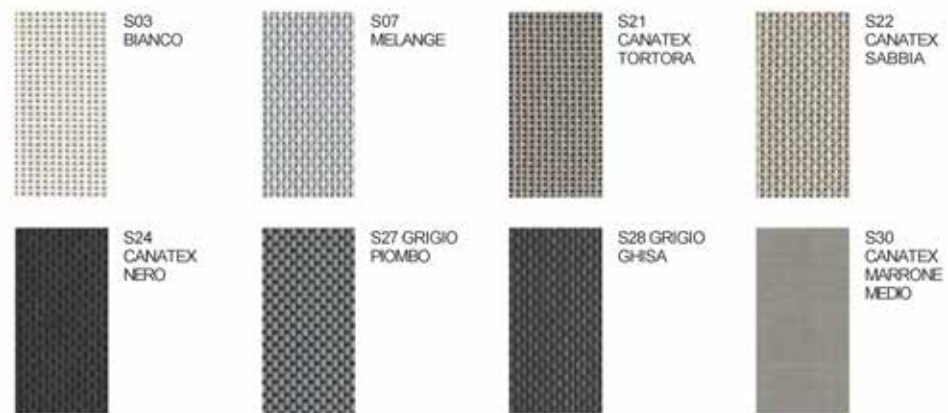

**Seat Shell:**

Seat available in Polypropylene. Also available in soft leather (L), synthetic EcoLeather (V), belt leather (O), Canatex Mesh (CM). See below and opposite.

**Plastic:**

**Canatex Mesh:**

**Upholstery:**

Available in soft leather (L), Synthetic 'Eco' Leather (V), or belt leather (O).

Please note: All Sand frames are available with a mesh seat and back, in either Cambridge Nylon or Canatex (natural hemp and resin) material - shown on previous page.