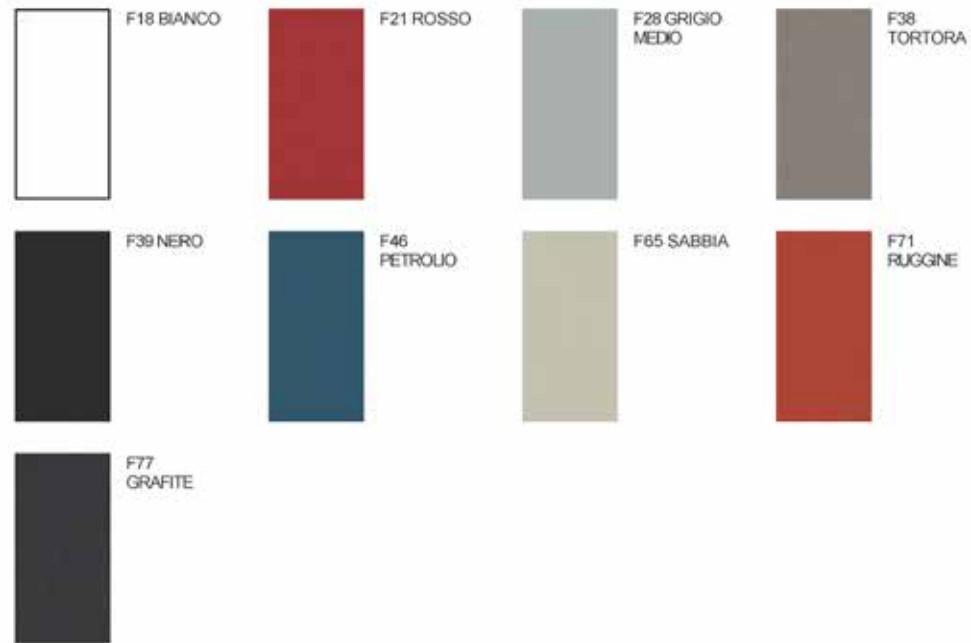

Seat Shell:

Seat available in Polypropylene. Also available in soft leather (L), synthetic EcoLeather (V), belt leather (O), Canatex Mesh (CM). See below and opposite.

Plastic: