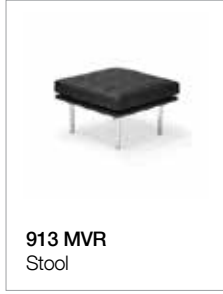

Mies Van der Rohe Collection

Gordon.

504 MVR
Chair

502MV/503MV MVR
Stool

914 MVR
Square Bench

915 MVR
Bench

916 MVR
Bench

913 MVR
Stool

91625 MVR
Table

622/623 MVR
Lounge Chairs

400L/500L
Lounge Chairs

Pricing / 502MV/503MV Counter and Bar Stools

502-30 Pricing for graded upholstery without back:

com	col	gr3	gr4	gr5	gr6	gr7	gr8	gr9
1410	1551	1464	1491	1520	1546	1588	1629	1954