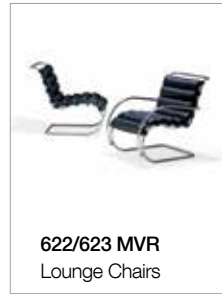

504 MVR
Chair

502MV/503MV MVR
Stool

915 MVR
Bench

916 MVR
Bench

914 MVR
Bench

913 MVR
Stool

91625 MVR
Table

622/623 MVR
Lounge Chairs

400L/500L
Lounge Chairs

Pricing / 916 MVR Bench

916 - Large Bench:
\$ 4442 List
in standard black leather
\$ 4887 List
in colored OFC leathers

Pricing for graded upholstery:

com	col	gr3	gr4	gr5	gr6	gr7	gr8	gr9
4347	4782	4749	4947	5151	5349	5649	5949	6267