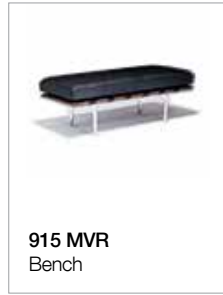

504 MVR
Chair

502MV/503MV MVR
Stool

915 MVR
Bench

916 MVR
Bench

914 MVR
Bench

913 MVR
Stool

91625 MVR
Table

622/623 MVR
Lounge Chairs

400L/500L
Lounge Chairs

Pricing / 916 MVR Bench

916 - Large Bench:
\$ 4442 List
in standard black leather
\$ 4887 List
in colored OFC leathers

Pricing for graded upholstery:

com	col	gr3	gr4	gr5	gr6	gr7	gr8	gr9
4347	4782	4749	4947	5151	5349	5649	5949	6267