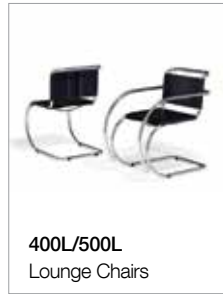

504 MVR
Chair

502MV/503MV MVR
Stool

915 MVR
Bench

916 MVR
Bench

914 MVR
Bench

913 MVR
Stool

91625 MVR
Table

622/623 MVR
Lounge Chairs

400L/500L
Lounge Chairs

Pricing / 916 MVR Bench

916 - Large Bench:
\$ 4442 List
in standard black leather
\$ 4887 List
in colored OFC leathers

Pricing for graded upholstery:

com	col	gr3	gr4	gr5	gr6	gr7	gr8	gr9
4347	4782	4749	4947	5151	5349	5649	5949	6267