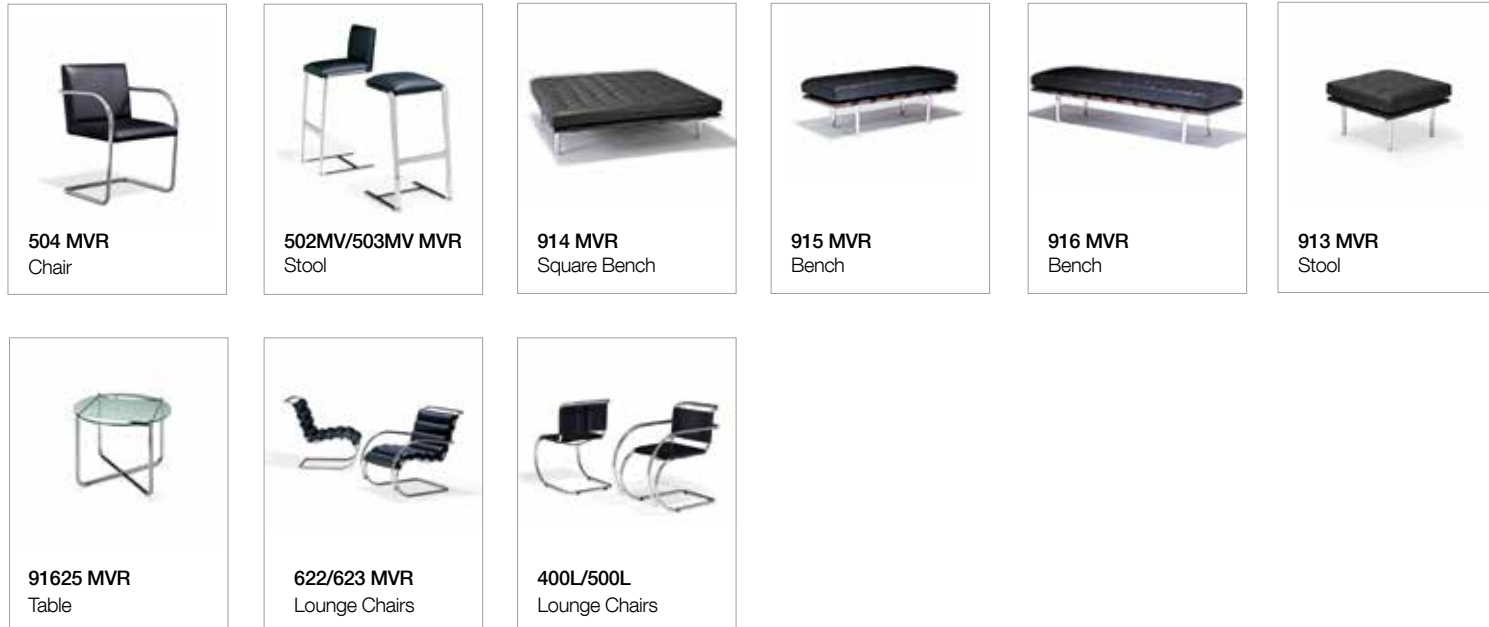

Mies Van der Rohe Collection

Gordon.

Pricing / 622 Arm and 623 Armless Lounge chairs

622 Arm Chair:
$ 4313 List
in standard black leather
$ 4745 List
in colored OFC leathers

Pricing for graded upholstery:

com	col	gr3	gr4	gr5	gr6	gr7	gr8	gr9
4122	4534	4340	4447	4558	4665	4827	4990	5162

623 - Armless Chair:
$ 3824 List
in standard black leather
$ 4207 List
in colored OFC leathers

Pricing for graded upholstery:

com	col	gr3	gr4	gr5	gr6	gr7	gr8	gr9
3633	3996	3851	3958	4069	4176	4338	4501	4673