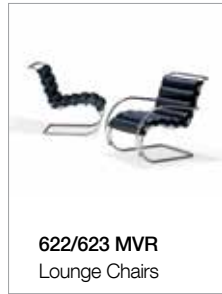

**Mies Van der Rohe Collection**

**Gordon.**

504 MVR  
Chair

502MV/503MV MVR  
Stool

914 MVR  
Square Bench

915 MVR  
Bench

916 MVR  
Bench

913 MVR  
Stool

91625 MVR  
Table

622/623 MVR  
Lounge Chairs

400L/500L  
Lounge Chairs

**Pricing / 504 MVR Tubular Sled Base Arm Chair**

**Pricing for graded upholstery:**

com	col	gr3	gr4	gr5	gr6	gr7	gr8	gr9
1491	1640	1592	1641	1692	1742	1817	1892	2066

**504 - side chair**  
\$ 1854 List  
in standard 'OFC' black leather