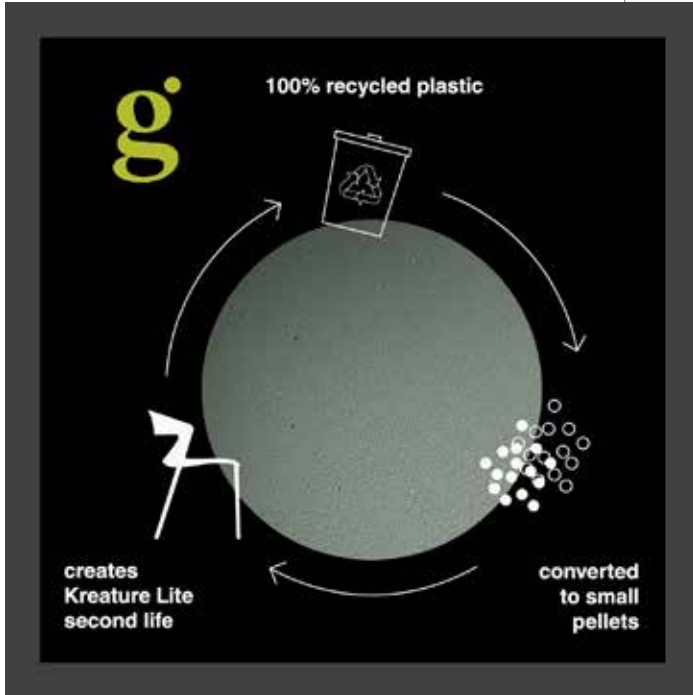

Kreature Lite 2nd Life is available exclusively in a soft green tone, Desert Sage, with occasional specs of black and tonal variation - the result of the recycling process.