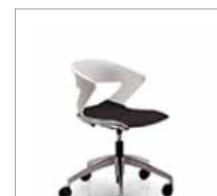

1105 Kreature
Task Chair