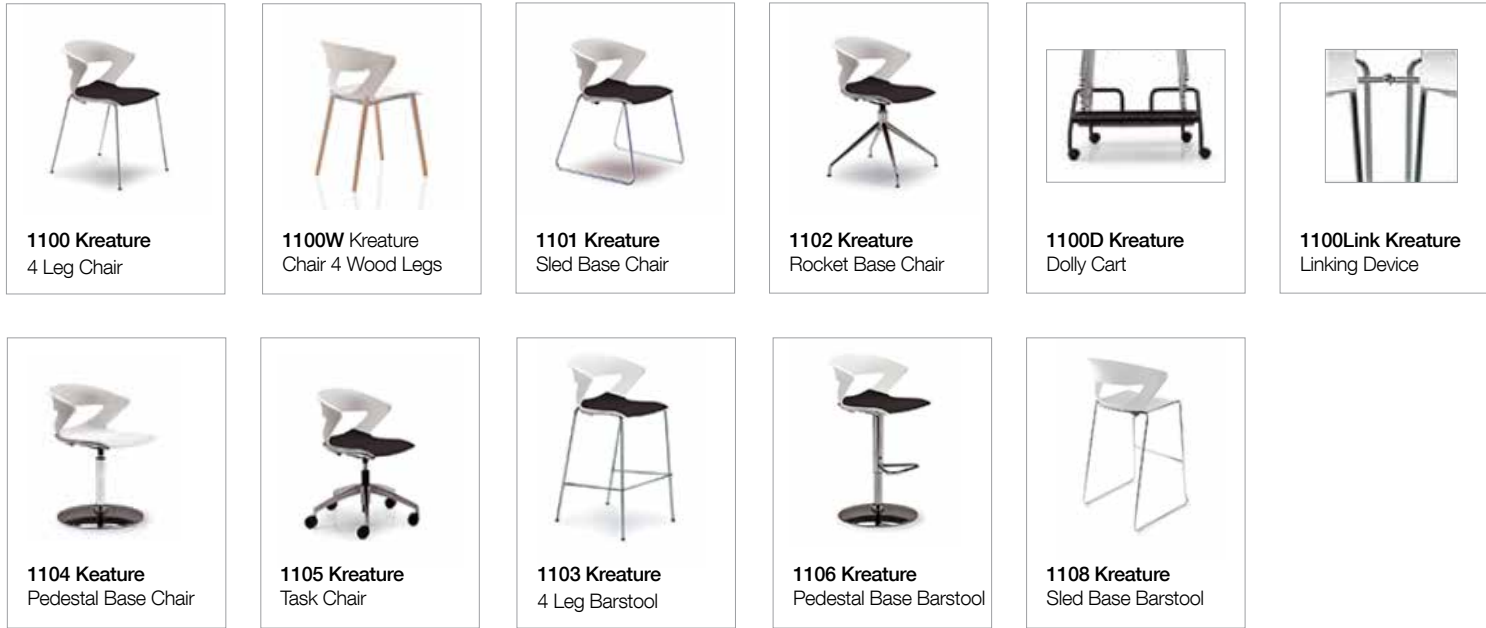

Kreature Collection -

Gordon.

Pricing / Kreature 1103 - 4 Leg Barstool

Seat Only Upholstery

	<i>com</i>	<i>col</i>	<i>gr3</i>	<i>gr4</i>	<i>gr5</i>	<i>gr6</i>	<i>gr7</i>	<i>gr8</i>	<i>gr9</i>
chrome	1051	1156	1101	1126	1152	1176	1214	1251	1291
paint	1022	1124	1072	1097	1123	1147	1185	1222	1262

Front of Seat and Back Upholstery

	<i>com</i>	<i>col</i>	<i>gr3</i>	<i>gr4</i>	<i>gr5</i>	<i>gr6</i>	<i>gr7</i>	<i>gr8</i>	<i>gr9</i>
chrome	1167	1284	1217	1242	1268	1292	1330	1367	1407
paint	1138	1252	1188	1213	1239	1263	1301	1338	1378

Chrome Frame

$829 List

Painted Frame

$800 List

Counter Height Cutting Charge:

$56 List

Also consider: