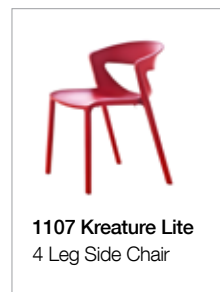

Front of Seat and Back Upholstery

	com	col	gr3	gr4	gr5	gr6	gr7	gr8	gr9
chrome	989	1088	1039	1064	1090	1114	1152	1189	1229
paint	960	1056	1010	1035	1061	1085	1123	1160	1200

Chrome Frame

\$591 List

Painted Frame

\$562 List

Outdoor Frame

\$562 List

Also consider:

1107 Kreature Lite
4 Leg Side Chair

Accessories:

Dolly Cart

\$476 List