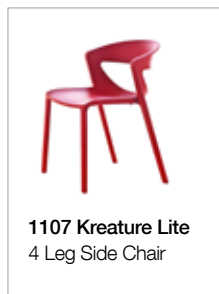

Chrome Frame

\$829 List

Painted Frame

\$800 List

Counter Height Cutting Charge:

\$56 List

Also consider:

Kreature 1104 - Pedestal Base Chair

Dimensions:

21.25" W x 21.75" D x 27.50 - 33.00" H | St Ht 16.50"-21.25"

Frame:

Frame available either painted in black, white or aluminum color, or finished in polished chrome.

Seat Shell:

Polypropylene shell available in: red, white, blue, dove, turquoise, gray, orange, green or black.