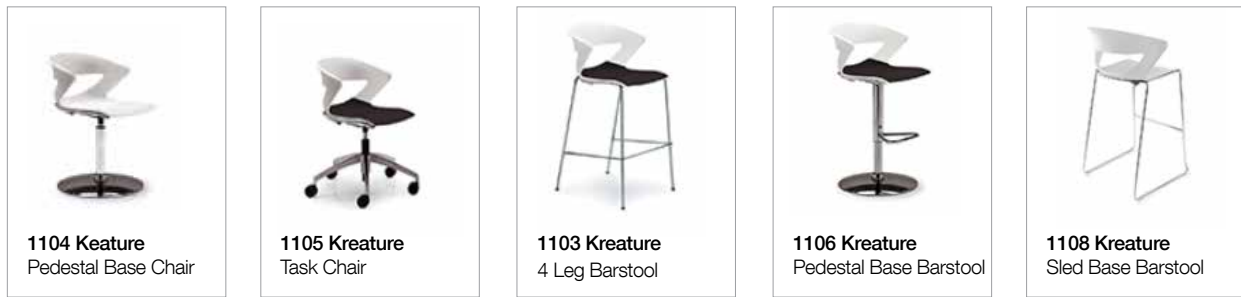

Pricing / Kreature 1100W - 4 Leg Chair

Seat Only Upholstery

	com	col	gr3	gr4	gr5	gr6	gr7	gr8	gr9
wood	1024	1126	1074	1099	1125	1149	1187	1224	1264

Front of Seat and Back Upholstery

	com	col	gr3	gr4	gr5	gr6	gr7	gr8	gr9
wood	1153	1268	1203	1228	1254	1278	1316	1353	1393

Wood Frame
$756 List