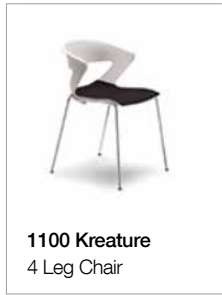

Kreature Collection

Gordon.