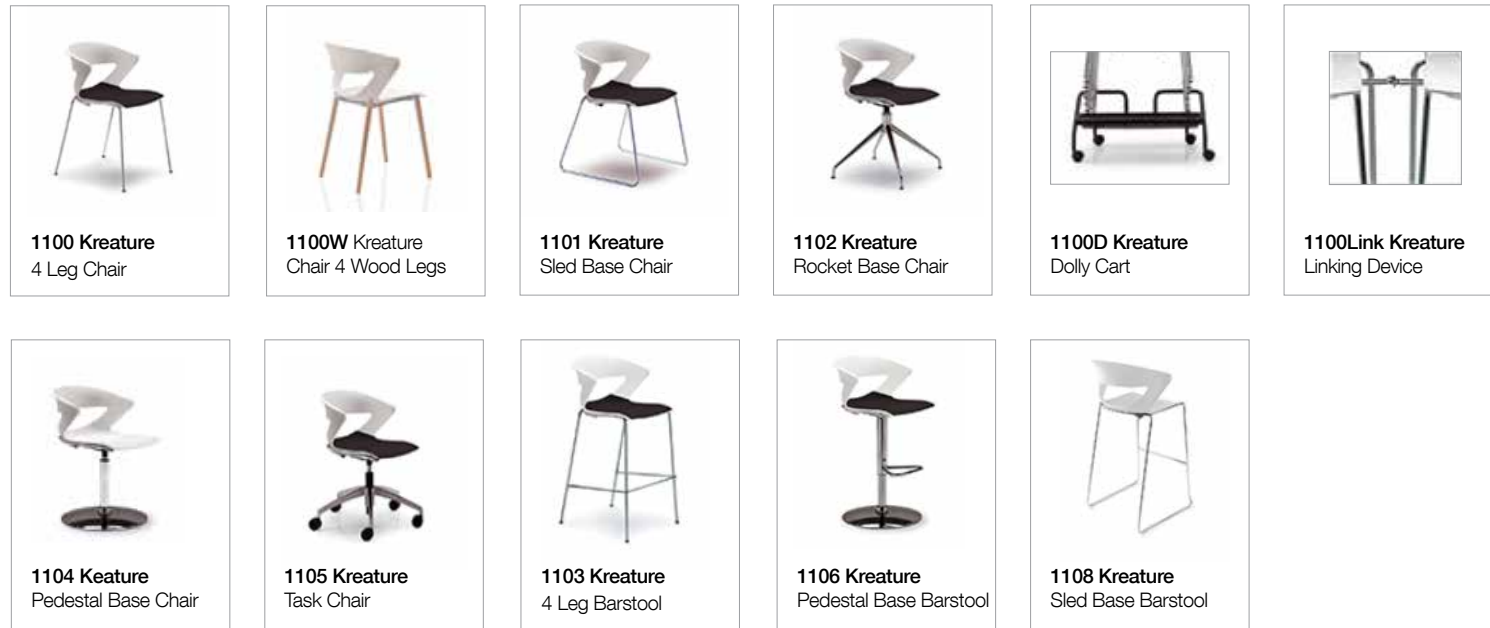

We encourage clients to reference our sustainability overview at: www.gordonisgood.com/sustainability.

Kreature Collection

Gordon.

1100 Kreature
4 Leg Chair

1100W Kreature
Chair 4 Wood Legs

1101 Kreature
Sled Base Chair