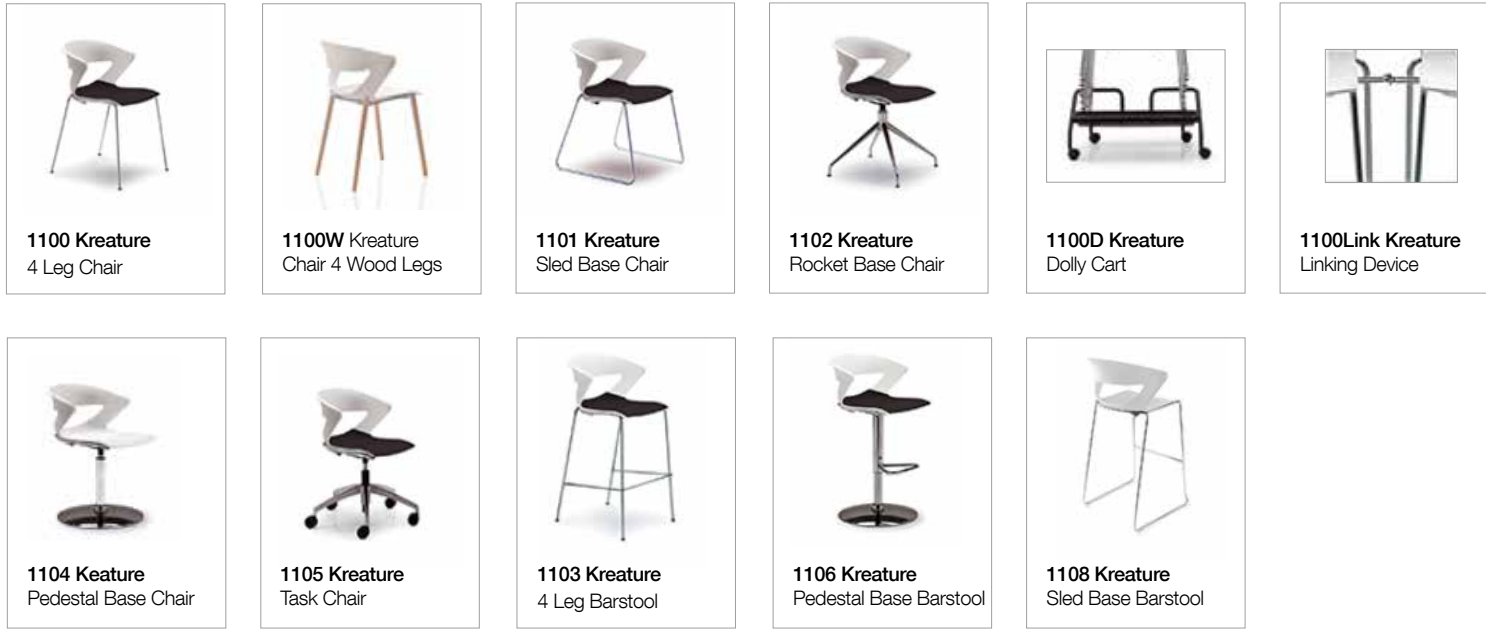

Stackability:

Stackable 8 high on ground, 12+ high on dolly. Seat pan standard for stacking. (white). Wood leg is not stackable.

Seat Shell:

Polypropylene shell available in: red, white, blue, dove, turquoise, gray, orange, green or black.

Indoor - Outdoor Use:

Kreature is suitable for outdoor use with a painted frame (white, black or aluminum color standard), only on the 4 leg, sled and barstool versions, with no upholstery.

Environmental Considerations:

Kreature Collection

Gordon.

Pricing / Kreature 1108 - Sled Base Barstool

Seat Only Upholstery

	com	col	gr3	gr4	gr5	gr6	gr7	gr8	gr9
chrome	924	1016	974	999	1025	1049	1087	1124	1164
paint	1022	1124	1072	1097	1123	1147	1185	1222	1262