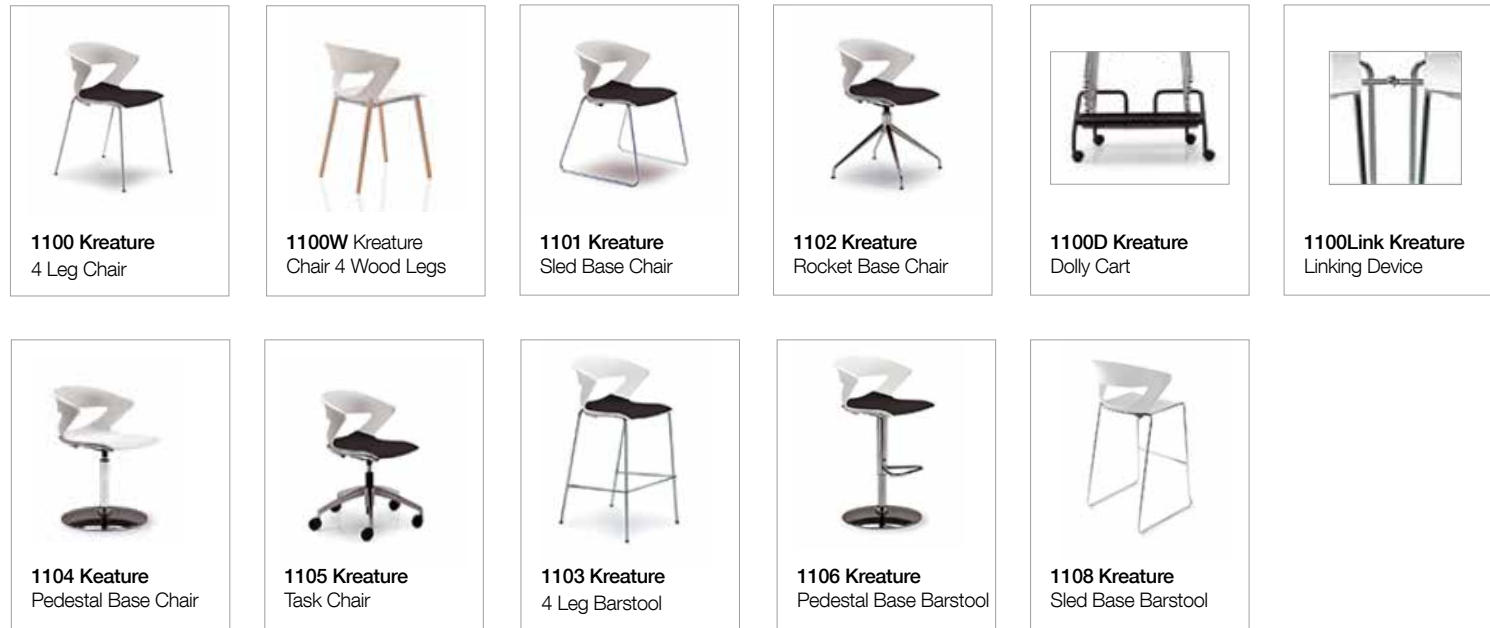

Kreature Collection

Gordon.

1100 Kreature
4 Leg Chair

1100W Kreature
Chair 4 Wood Legs

1101 Kreature
Sled Base Chair

1102 Kreature
Rocket Base Chair

1100D Kreature
Dolly Cart

1100Link Kreature
Linking Device

1104 Keature
Pedestal Base Chair

1105 Kreature
Task Chair

1103 Kreature
4 Leg Barstool

1106 Kreature
Pedestal Base Barstool

1108 Kreature
Sled Base Barstool

Also consider:

Pricing / Kreature 1106 - Pedestal Base Barstool

Seat Only Upholstery

	<i>com</i>	<i>col</i>	<i>gr3</i>	<i>gr4</i>	<i>gr5</i>	<i>gr6</i>	<i>gr7</i>	<i>gr8</i>	<i>gr9</i>
chrome	1218	1340	1268	1293	1319	1343	1381	1418	1458

Front of Seat and Back Upholstery

	<i>com</i>	<i>col</i>	<i>gr3</i>	<i>gr4</i>	<i>gr5</i>	<i>gr6</i>	<i>gr7</i>	<i>gr8</i>	<i>gr9</i>
chrome	1398	1538	1448	1473	1499	1523	1561	1598	1638

Chrome Frame

$1142 List