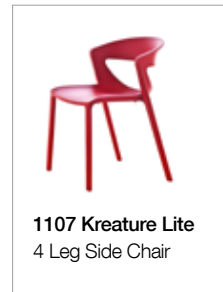

Kreature 1106 - Pedestal Base Barstool

Dimensions:

21.25" W x 21.75" D x 32.75 - 42.50" H | St Ht 20.50 - 30.25"

Frame:

Frame available in polished chrome with swivel and gas lift.

Stackability:

No

Seat Shell:

Kreature Collection

Gordon.

1100 Kreature
4 Leg Chair

1100W Kreature
Chair 4 Wood Legs

1101 Kreature
Sled Base Chair

1102 Kreature
Rocket Base Chair

1100D Kreature
Dolly Cart

1100Link Kreature
Linking Device

1104 Keature
Pedestal Base Chair

1105 Kreature
Task Chair

1103 Kreature
4 Leg Barstool

1106 Kreature
Pedestal Base Barstool

1108 Kreature
Sled Base Barstool

Also consider:

1107 Kreature Lite
4 Leg Side Chair

Pricing / Kreature 1106 - Pedestal Base Barstool

Seat Only Upholstery

	<i>com</i>	<i>col</i>	<i>gr3</i>	<i>gr4</i>	<i>gr5</i>	<i>gr6</i>	<i>gr7</i>	<i>gr8</i>	<i>gr9</i>
chrome	1218	1340	1268	1293	1319	1343	1381	1418	1458