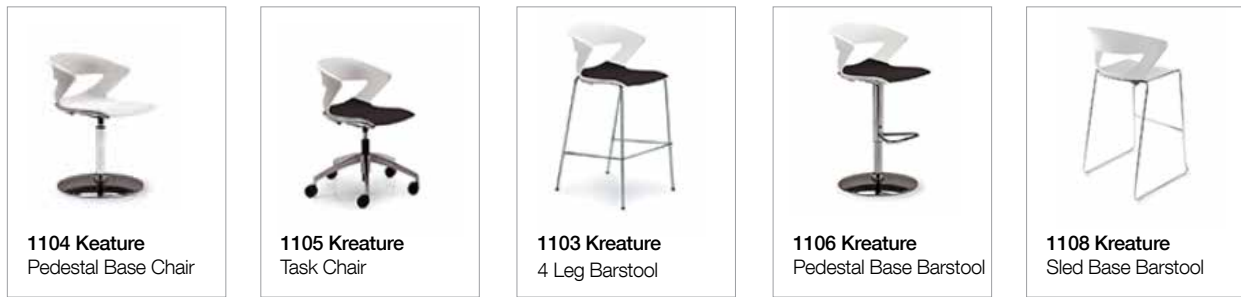

Kreature 1105- Task Chair

Dimensions:

21.25" W x 21.75" D x 29"- 34"H | Seat Ht 17.25"-22"

Frame:

Frame available in painted aluminum. Swivel base.

Seat Shell:

Polypropylene shell available in: red, white, blue, dove, turquoise, gray, orange, green or black.

Seat Only (US): .75 yds for 1 or 2 chairs/ 14 sq. ft. leather

Frontal uph (USB): 1.25 yds per chair/ 23 sq. ft leather

Kreature CAL133 compliant in plastic, or in upholstery options at an upcharge. Contact Gordon for additional information.

We encourage clients to reference our sustainability overview at: www.gordonisgood.com/sustainability.

Kreature Collection

Gordon.

Pricing / Kreature 1105 - Task Chair

Painted Frame:
\$887

Seat Only Upholstery