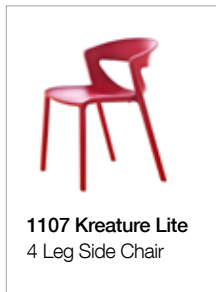

Also consider:

1107 Kreature Lite
4 Leg Side Chair