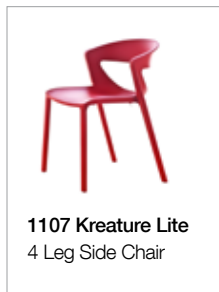

Also consider:

1107 Kreature Lite
4 Leg Side Chair