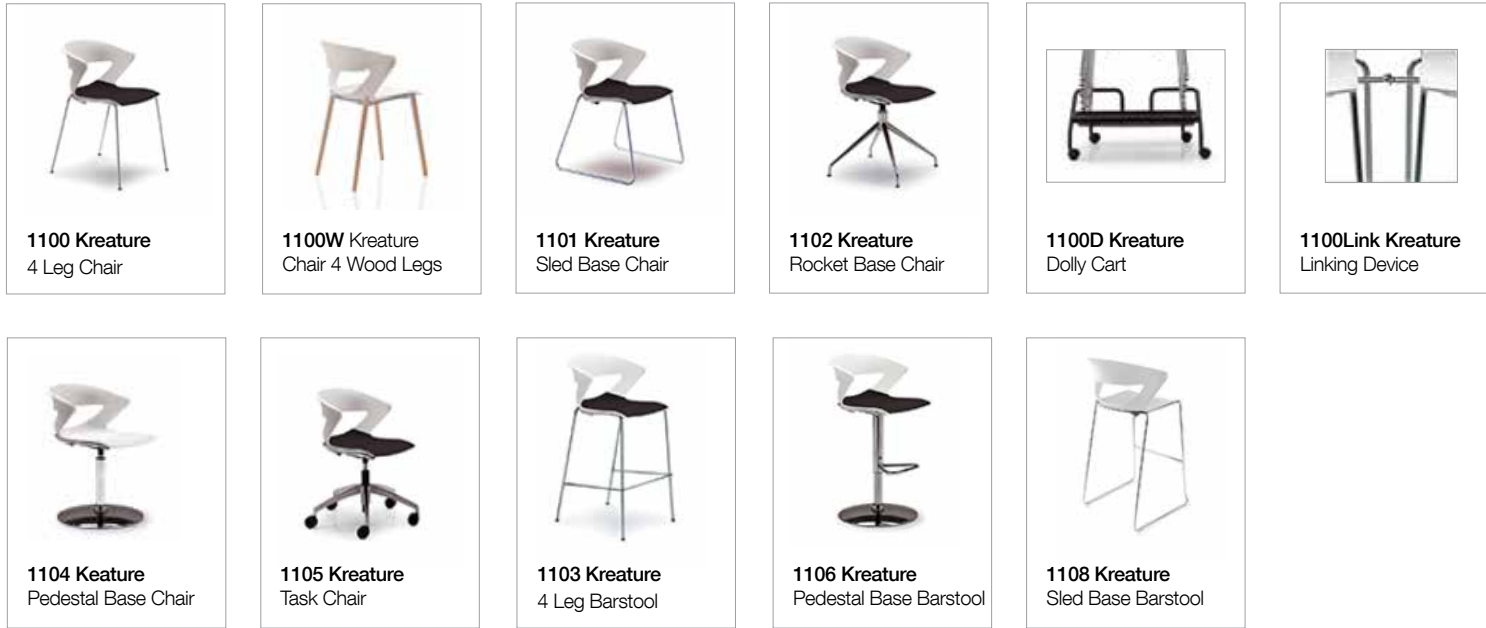

Seat Shell:

Polypropylene shell available in: red, white, blue, dove, turquoise, gray, orange, green or black.

Seat pan in white, standard on all steel 4 leg and sled versions, encloses frame connection to seat and protects upholstered chairs when stacked. Not offered on wood leg version.

Kreature Collection

Gordon.

Pricing / Kreature 1104 - Pedestal Base Chair

Seat Only Upholstery

	<i>com</i>	<i>col</i>	<i>gr3</i>	<i>gr4</i>	<i>gr5</i>	<i>gr6</i>	<i>gr7</i>	<i>gr8</i>	<i>gr9</i>
chrome	1224	1346	1274	1299	1325	1349	1387	1424	1464