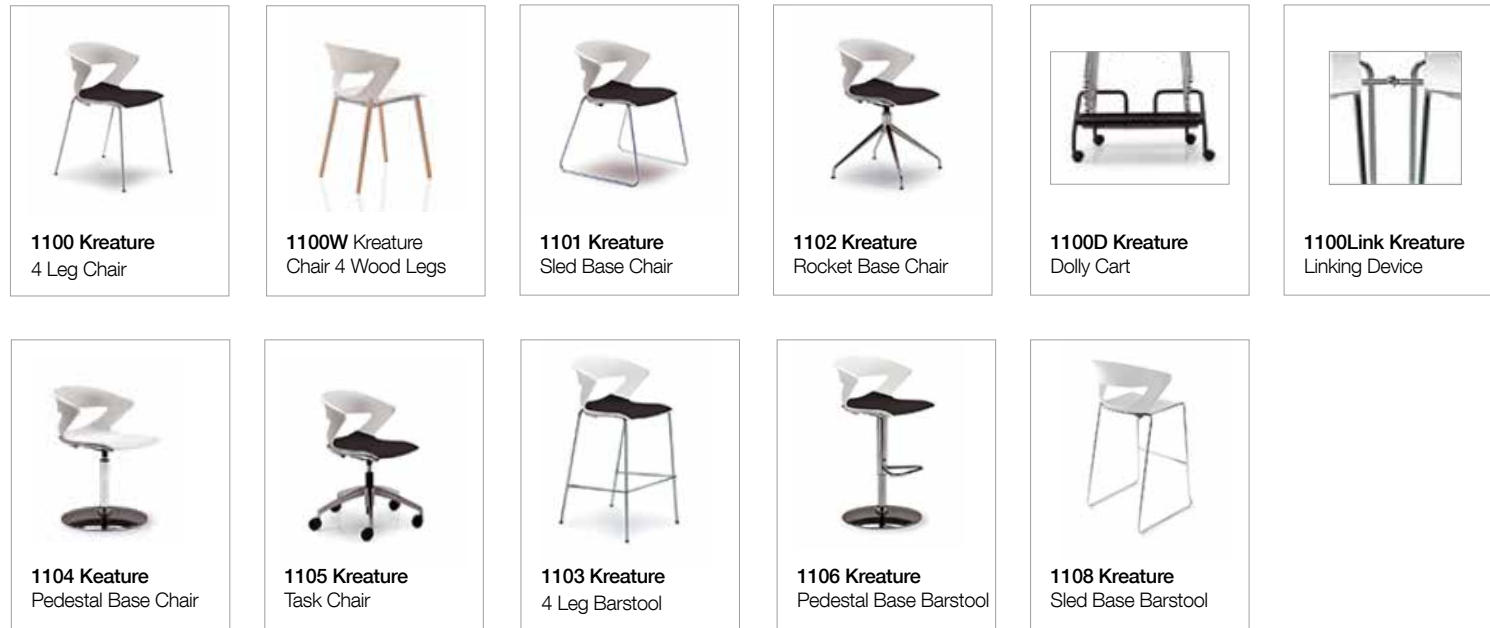

Kreature Collection -

Gordon.

Pricing / Kreature 1103 - 4 Leg Barstool

Seat Only Upholstery

	<i>com</i>	<i>col</i>	<i>gr3</i>	<i>gr4</i>	<i>gr5</i>	<i>gr6</i>	<i>gr7</i>	<i>gr8</i>	<i>gr9</i>
chrome	1051	1156	1101	1126	1152	1176	1214	1251	1291
paint	1022	1124	1072	1097	1123	1147	1185	1222	1262

Front of Seat and Back Upholstery

	<i>com</i>	<i>col</i>	<i>gr3</i>	<i>gr4</i>	<i>gr5</i>	<i>gr6</i>	<i>gr7</i>	<i>gr8</i>	<i>gr9</i>
chrome	1167	1284	1217	1242	1268	1292	1330	1367	1407
paint	1138	1252	1188	1213	1239	1263	1301	1338	1378

Chrome Frame

$829 List

Painted Frame

$800 List

Counter Height Cutting Charge:

$56 List

Also consider: