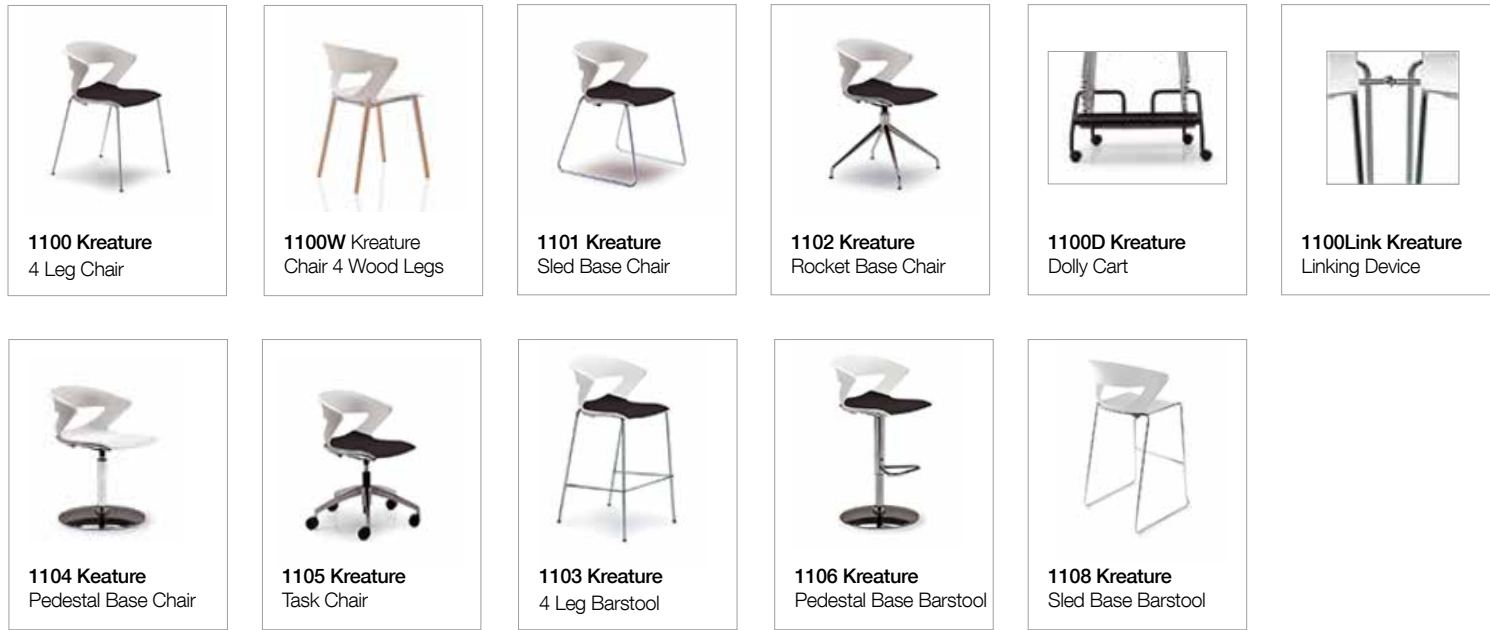

Polypropylene shell available in: red, white, blue, dove, turquoise, gray, orange, green or black.

Seat pan in white, standard on all steel 4 leg and sled versions, encloses frame connection to seat and protects upholstered chairs when stacked. Not offered on wood leg version.

**Kreature Collection**

**Gordon.**

**Pricing / Kreature 1102 - Rocket Base Chair**

**Seat Only Upholstery**

	<i>com</i>	<i>col</i>	<i>gr3</i>	<i>gr4</i>	<i>gr5</i>	<i>gr6</i>	<i>gr7</i>	<i>gr8</i>	<i>gr9</i>
chrome	1107	1218	1157	1182	1208	1232	1270	1307	1347
paint	1078	1186	1128	1153	1179	1203	1241	1278	1318