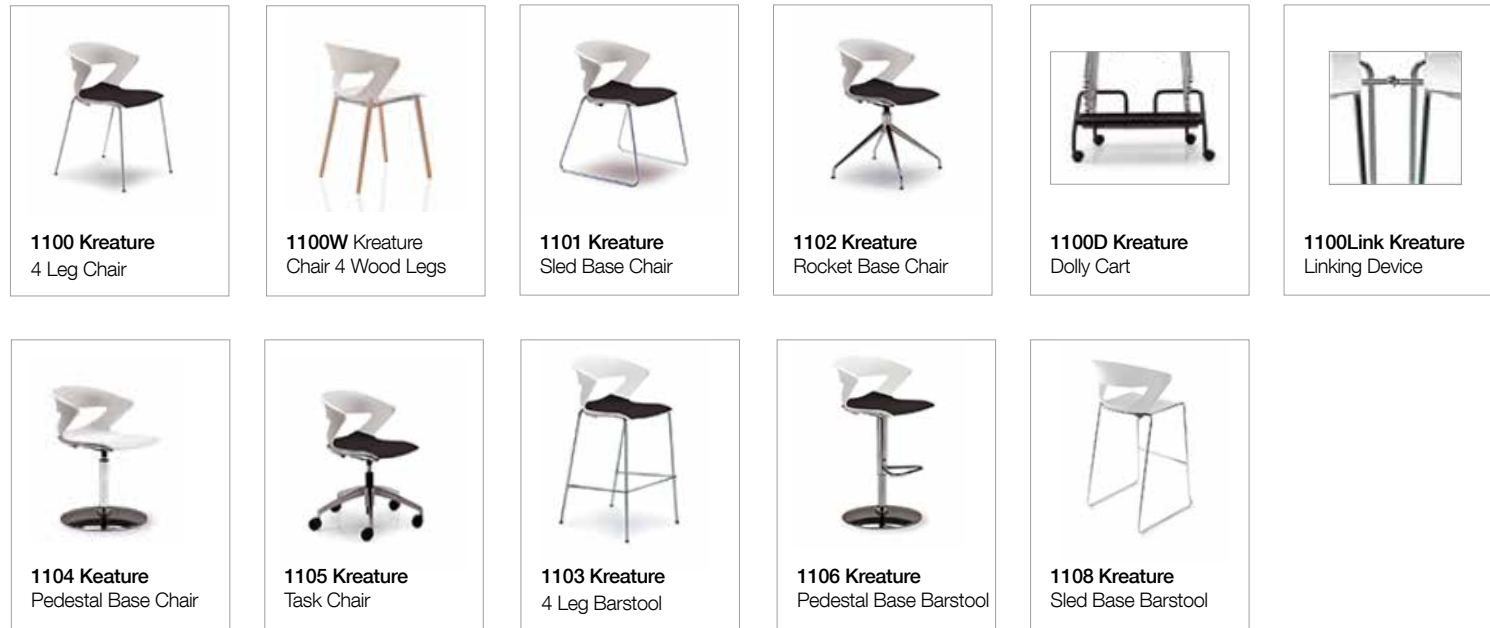

Kreature Collection

Gordon.

Pricing / Kreature 1101 - Sled Base Chair

Seat Only Upholstery

	com	col	gr3	gr4	gr5	gr6	gr7	gr8	gr9
chrome	860	946	910	935	961	985	1023	1060	1100
paint	831	914	881	906	932	956	994	1031	1071

Front of Seat and Back Upholstery

	com	col	gr3	gr4	gr5	gr6	gr7	gr8	gr9
chrome	989	1088	1039	1064	1090	1114	1152	1189	1229
paint	960	1056	1010	1035	1061	1085	1123	1160	1200

Chrome Frame

$591 List

Painted Frame

$562 List

Outdoor Frame

$562 List

Also consider:

Accessories:

Dolly Cart

$476 List

Black steel frame with casters. Stacks up to 20 chairs high without upholstery. 12 chairs recommended if upholstered.

Ganging Device

$60 List per chair

Stored inside seat pan below seat. Links to neighboring chair when extended.