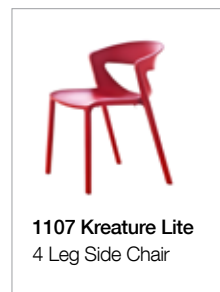

Also consider:

1107 Kreature Lite
4 Leg Side Chair