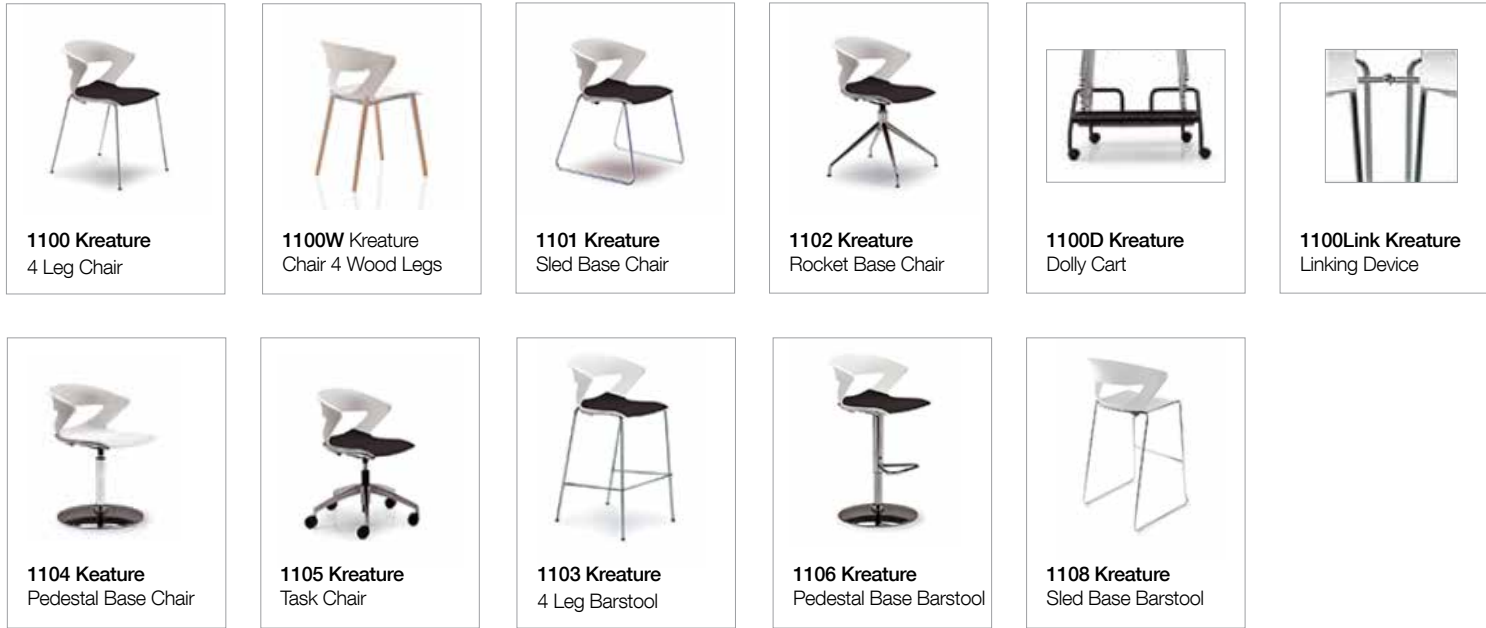

1100 Kreature
4 Leg Chair

1100W Kreature
Chair 4 Wood Legs

1101 Kreature
Sled Base Chair

1102 Kreature
Rocket Base Chair

1100D Kreature
Dolly Cart

1100Link Kreature
Linking Device

1104 Keature
Pedestal Base Chair

1105 Kreature
Task Chair

1103 Kreature
4 Leg Barstool

1106 Kreature
Pedestal Base Barstool

1108 Kreature
Sled Base Barstool

Pricing / Kreature 1100W - 4 Leg Chair

Seat Only Upholstery

	com	col	gr3	gr4	gr5	gr6	gr7	gr8	gr9
wood	1024	1126	1074	1099	1125	1149	1187	1224	1264

Front of Seat and Back Upholstery

	com	col	gr3	gr4	gr5	gr6	gr7	gr8	gr9
wood	1153	1268	1203	1228	1254	1278	1316	1353	1393

Wood Frame

$756 List