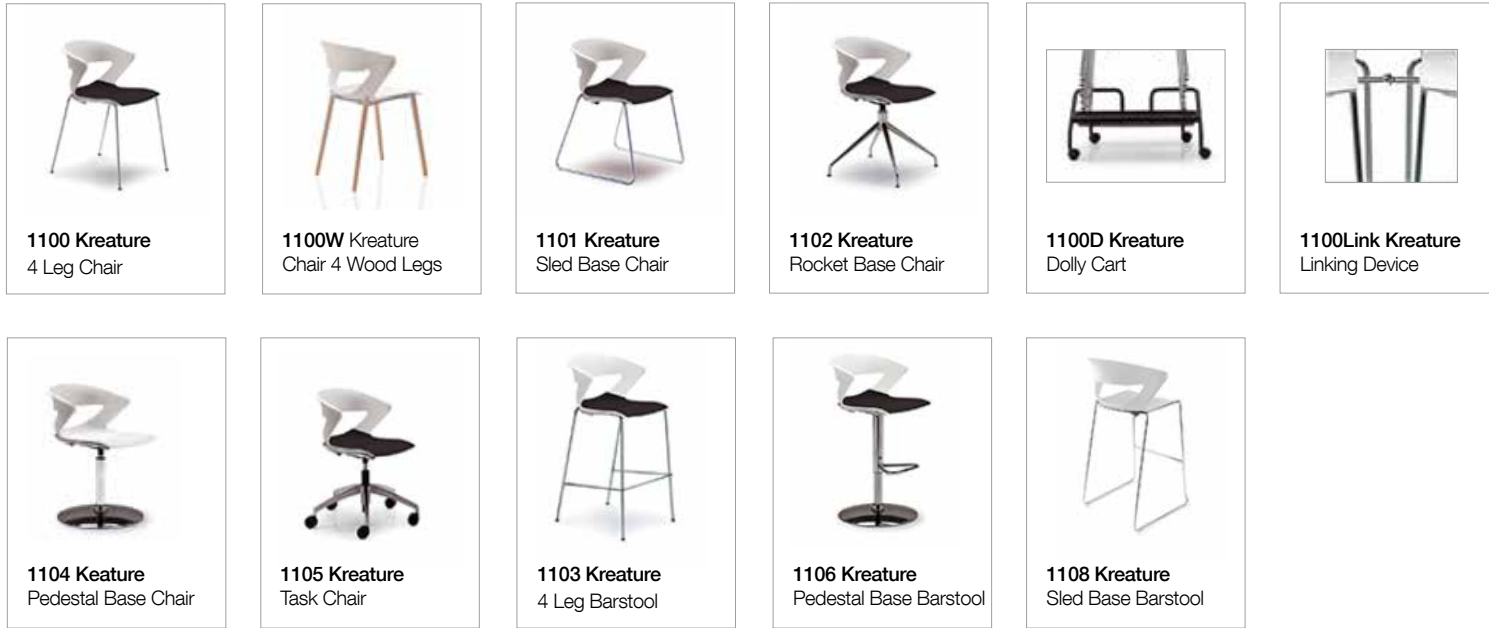

Kreature Collection

Gordon.

Pricing / Kreature 1100 - 4 Leg Chair

Seat Only Upholstery

	<i>com</i>	<i>col</i>	<i>gr3</i>	<i>gr4</i>	<i>gr5</i>	<i>gr6</i>	<i>gr7</i>	<i>gr8</i>	<i>gr9</i>
chrome	818	900	868	893	919	943	981	1018	1058
paint	789	868	839	864	890	914	952	989	1029

Front of Seat and Back Upholstery

	<i>com</i>	<i>col</i>	<i>gr3</i>	<i>gr4</i>	<i>gr5</i>	<i>gr6</i>	<i>gr7</i>	<i>gr8</i>	<i>gr9</i>
chrome	947	1042	997	1022	1048	1072	1110	1147	1187
paint	918	1010	968	993	1019	1043	1081	1118	1158

Chrome Frame

$549 List

Painted Frame

$520 List

Outdoor Frame

$520 List

Also consider:

Accessories:

Dolly Cart

$473 List

Black steel frame with casters. Stacks up to 20 chairs high without upholstery. 12 chairs recommended if upholstered.

Ganging Device

$60 List per chair

Stored inside seat pan below seat. Links to neighboring chair when extended.