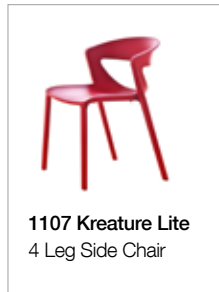

Stackability:

Stackable 8 high on ground, 12+ high on dolly. Seat pan standard for stacking. (white). Wood leg is not stackable.

Seat Shell:

Polypropylene shell available in: red, white, blue, dove, turquoise, gray, orange, green or black.

Front of Seat and Back Upholstery

	<i>com</i>	<i>col</i>	<i>gr3</i>	<i>gr4</i>	<i>gr5</i>	<i>gr6</i>	<i>gr7</i>	<i>gr8</i>	<i>gr9</i>
chrome	947	1042	997	1022	1048	1072	1110	1147	1187
paint	918	1010	968	993	1019	1043	1081	1118	1158

Chrome Frame

\$549 List

Painted Frame

\$520 List

Outdoor Frame

\$520 List

Also consider:

1107 Kreature Lite
4 Leg Side Chair