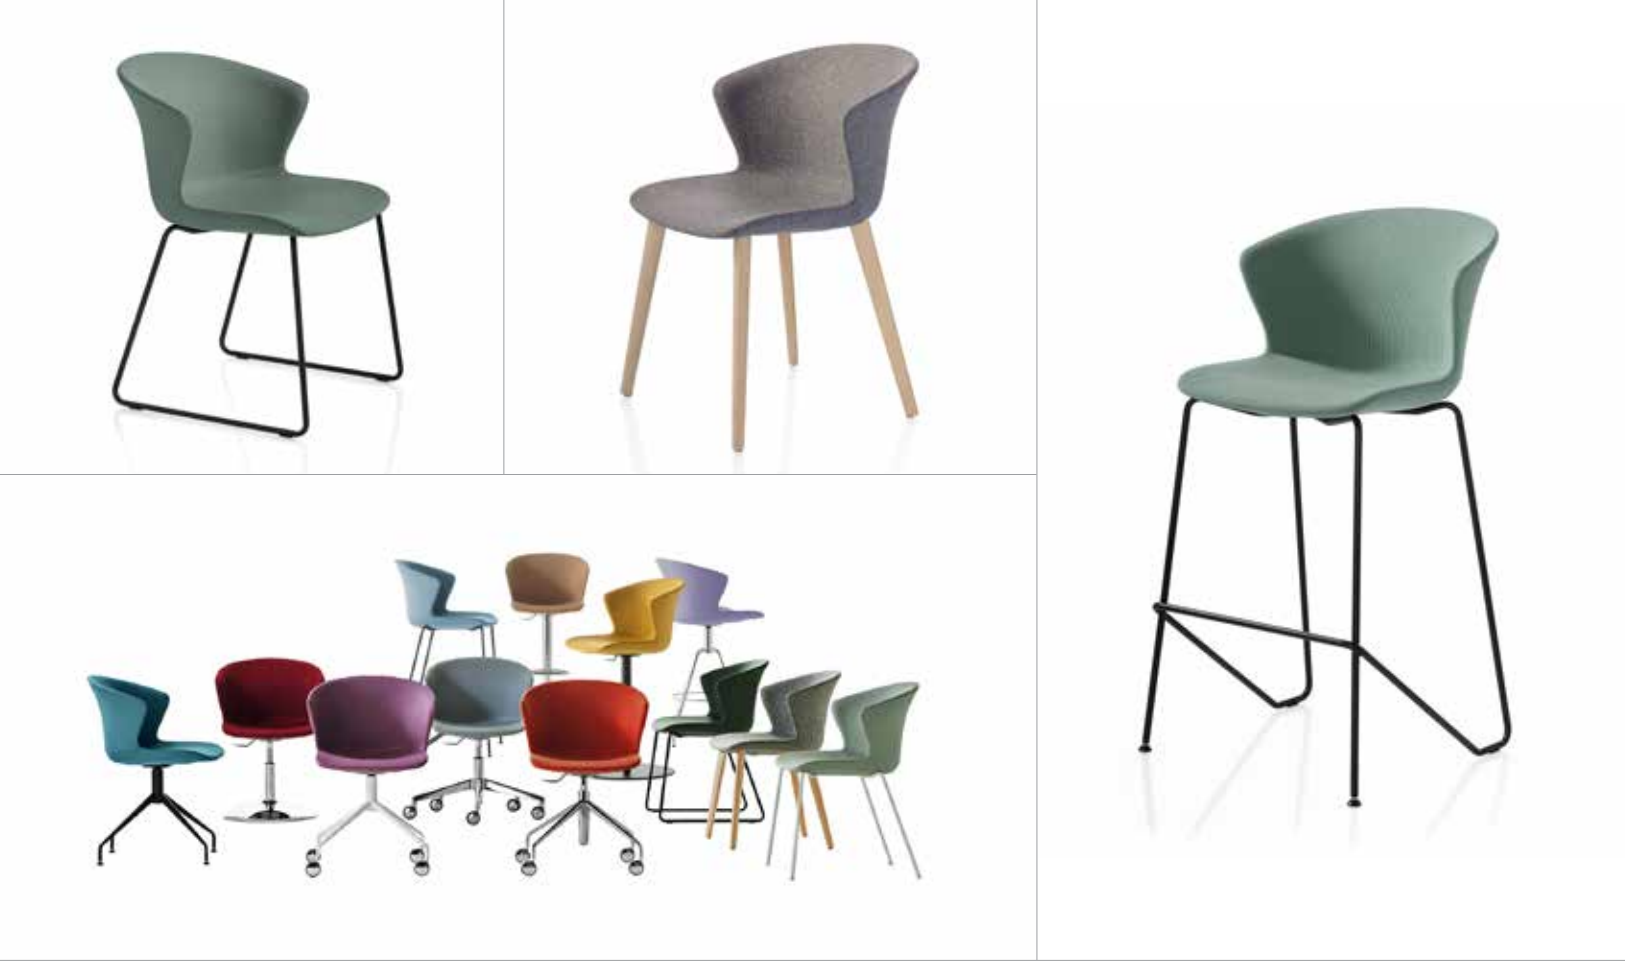

Kreature Plus

Kreature Plus.
More.

Because you asked.
And we've always want you to be happy.

12 base options, solid or 2-tone upholstery, and the comfort you expect. From Gordon.

Kreature Plus

Kreature 1109 Plus - Rocket Base Stool

Dimensions:
20.75" W x 22.50" D x 41.25" H | Seat Ht 28.25"

Frame:

Frame available polished chrome. Swivel mechanism.

Stackability:

Kreature Plus is not stackable.

Seat Shell:

Kreature Plus has a steel upholstery frame enclosed by molded foam. It is fully upholstered using a zipper system to enclose the foamed frame. Two fabrics may be applied to create a contrasting front and back.

Kreature Plus has a companion series, Kreature, that offers plastic seat shells in the colors below. These may compliment the upholstered chairs in a multi-use environment.

Polypropylene shell available in: red, white, blue, dove, turquoise, gray, orange, green or black.