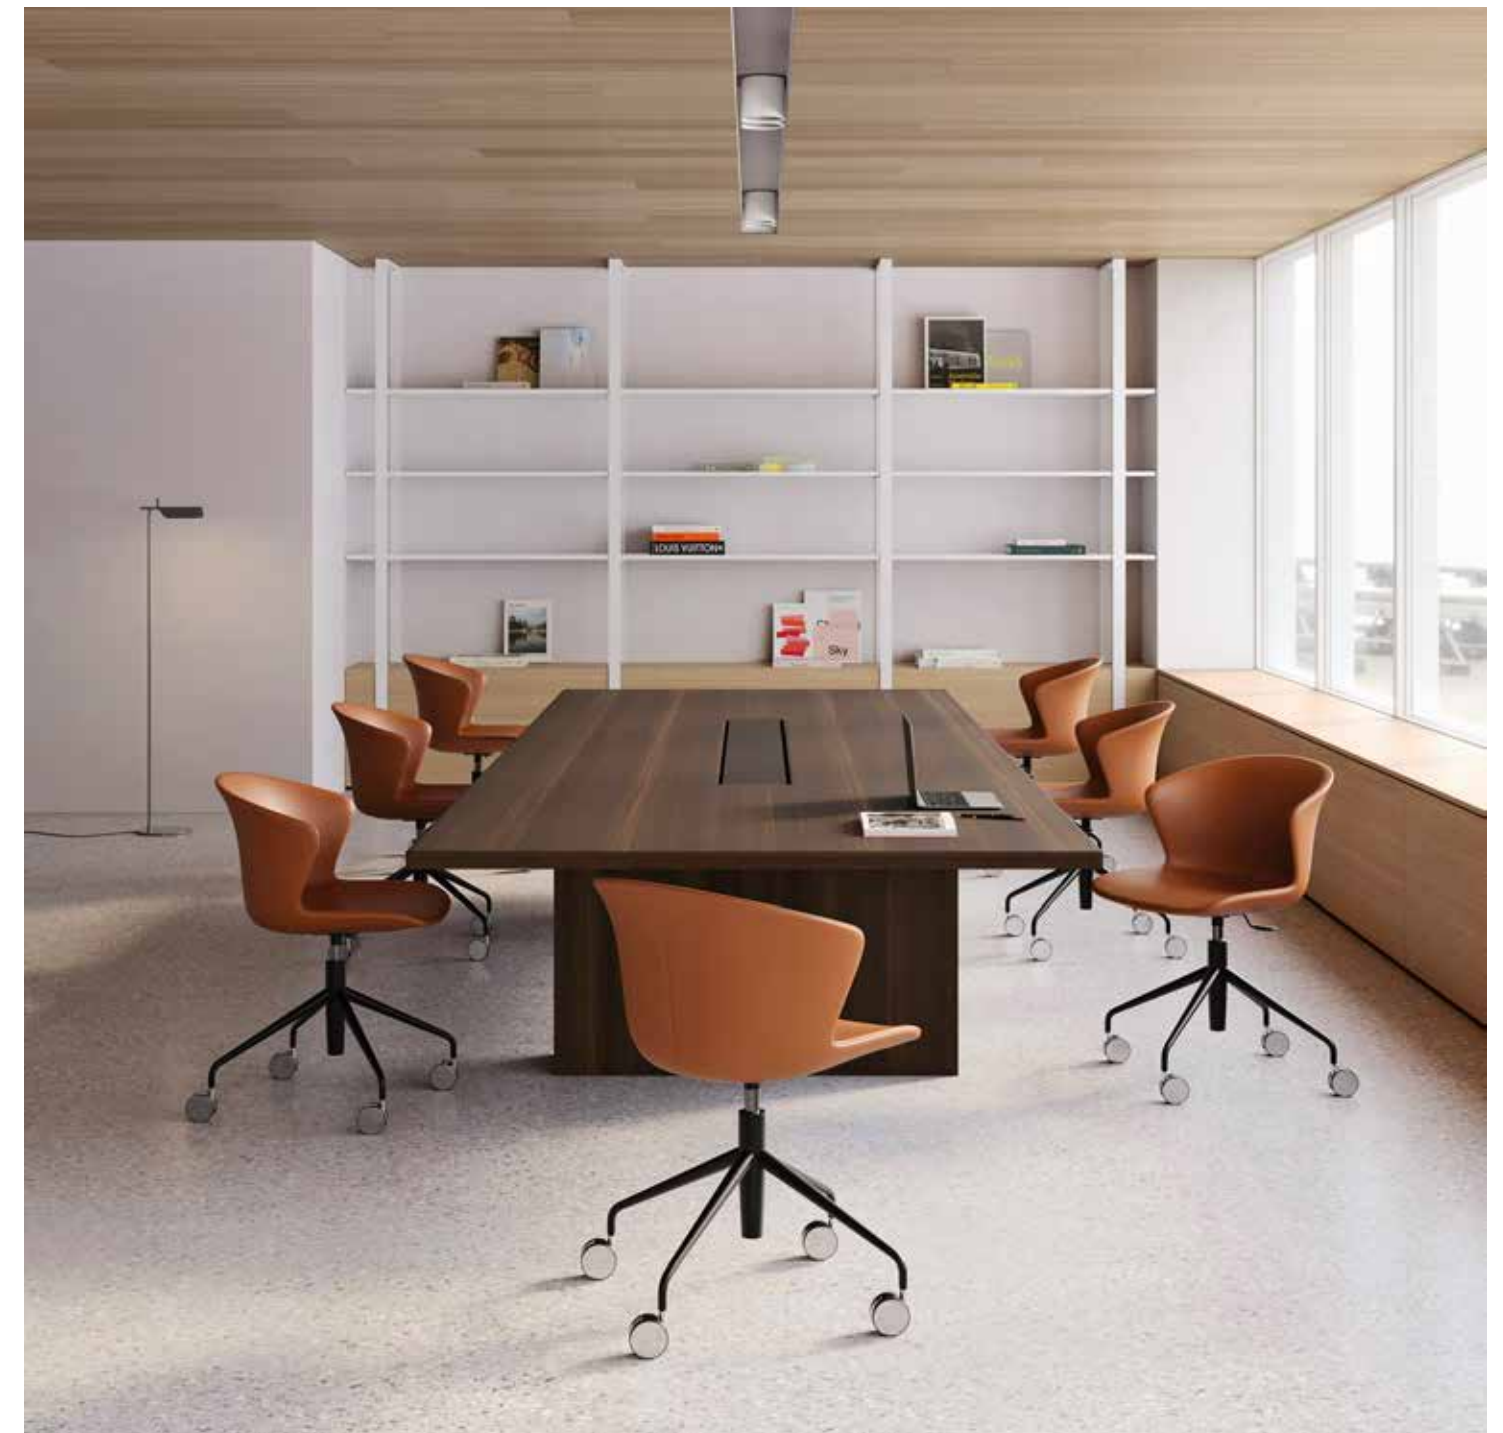

Kreature Plus Collection

Gordon.

Pricing / Kreature Plus 1109-Plus - Rocket Base Stool

List Pricing:

	<i>com</i>	<i>col</i>	<i>gr3</i>	<i>gr4</i>	<i>gr5</i>	<i>gr6</i>	<i>gr7</i>	<i>gr8</i>	<i>gr9</i>
chrome	1189	1308	1290	1339	1390	1440	1515	1590	1669

Also consider: