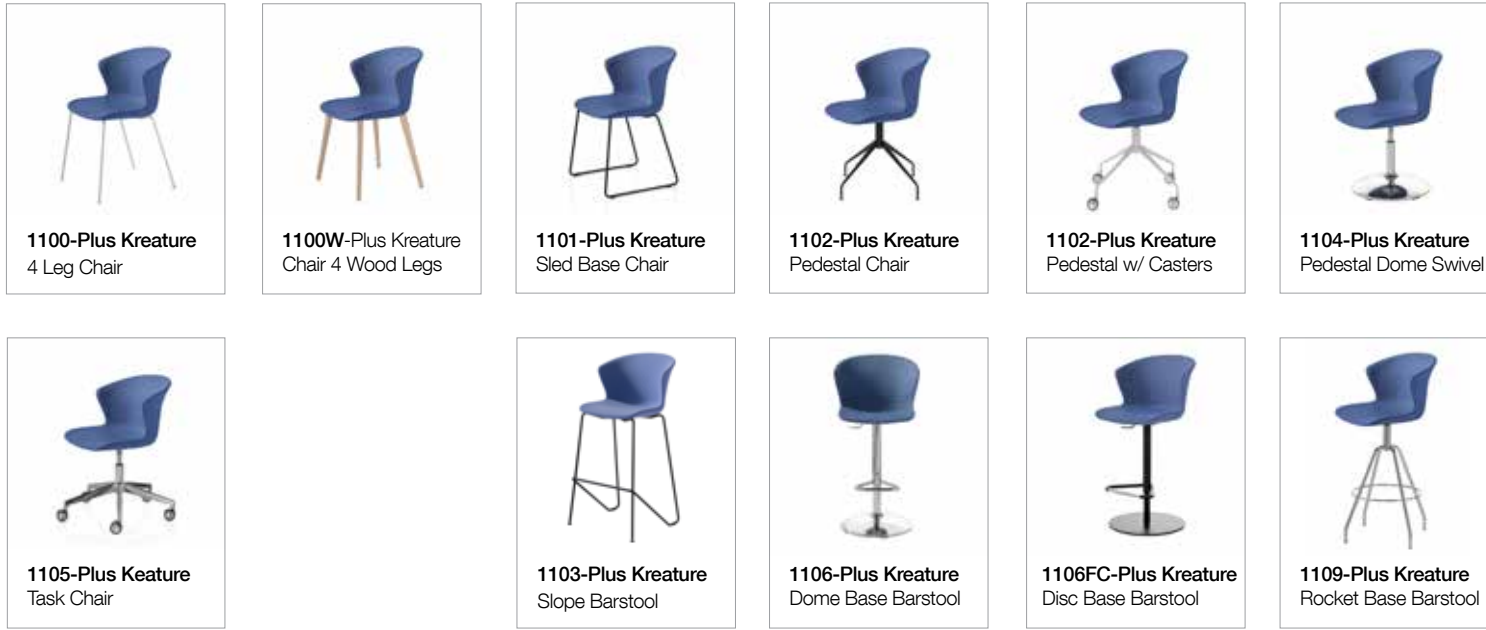

Kreature Plus Collection

Gordon.

Pricing / Kreature Plus 1106FC-Plus - Dome Base Stool

1100-Plus Kreature 4 Leg Chair 1100W-Plus Kreature Chair 4 Wood Legs 1101-Plus Kreature Sled Base Chair 1102-Plus Kreature Pedestal Chair 1102-Plus Kreature Pedestal w/ Casters 1104-Plus Kreature Pedestal Dome Swivel