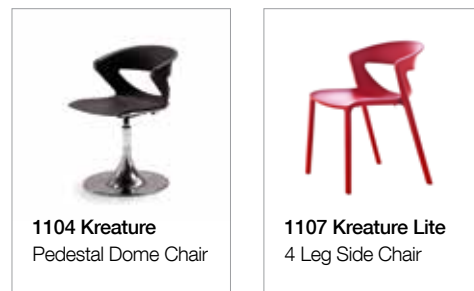

Also consider:

1104 Kreature Pedestal Dome Chair
1107 Kreature Lite 4 Leg Side Chair