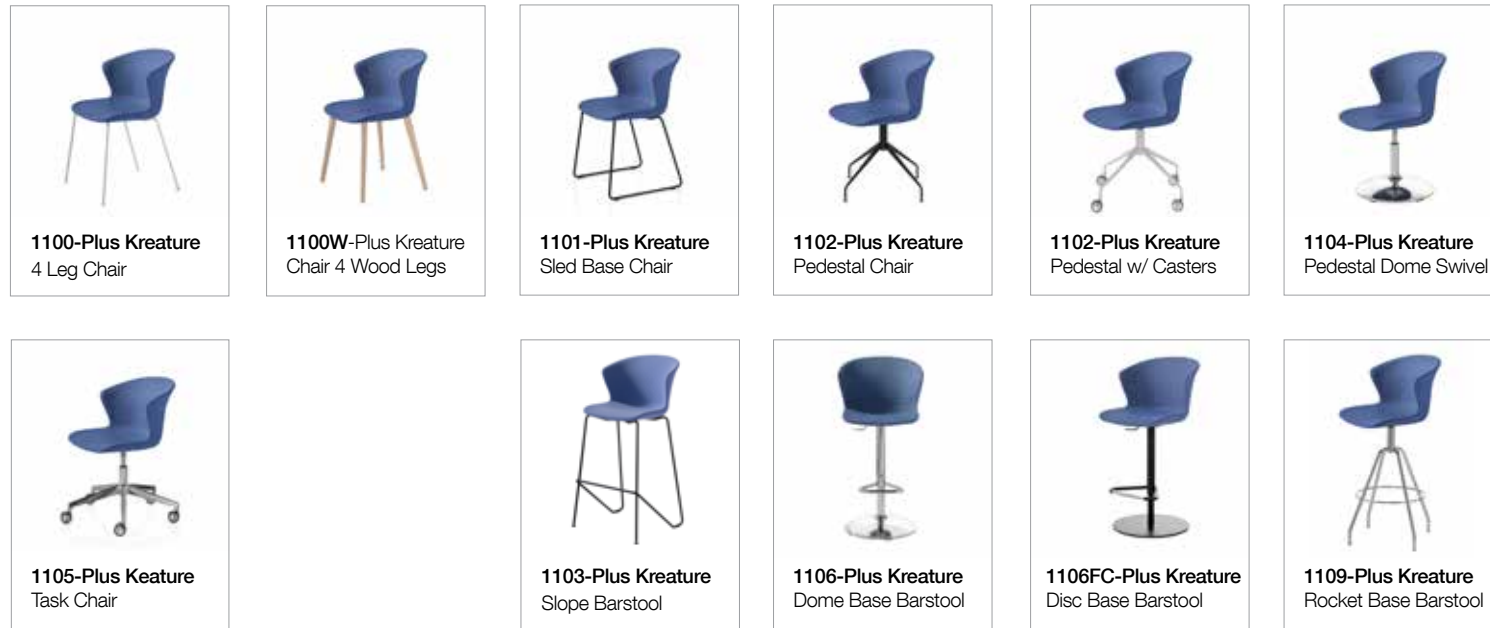

Kreature Plus Collection

Gordon.

1100-Plus Kreature 4 Leg Chair
1100W-Plus Kreature Chair 4 Wood Legs
1101-Plus Kreature Sled Base Chair
1102-Plus Kreature Pedestal Chair
1102-Plus Kreature Pedestal w/ Casters
1104-Plus Kreature Pedestal Dome Swivel

1105-Plus Keature Task Chair
1103-Plus Kreature Slope Barstool
1106-Plus Kreature Dome Base Barstool
1106FC-Plus Kreature Disc Base Barstool
1109-Plus Kreature Rocket Base Barstool