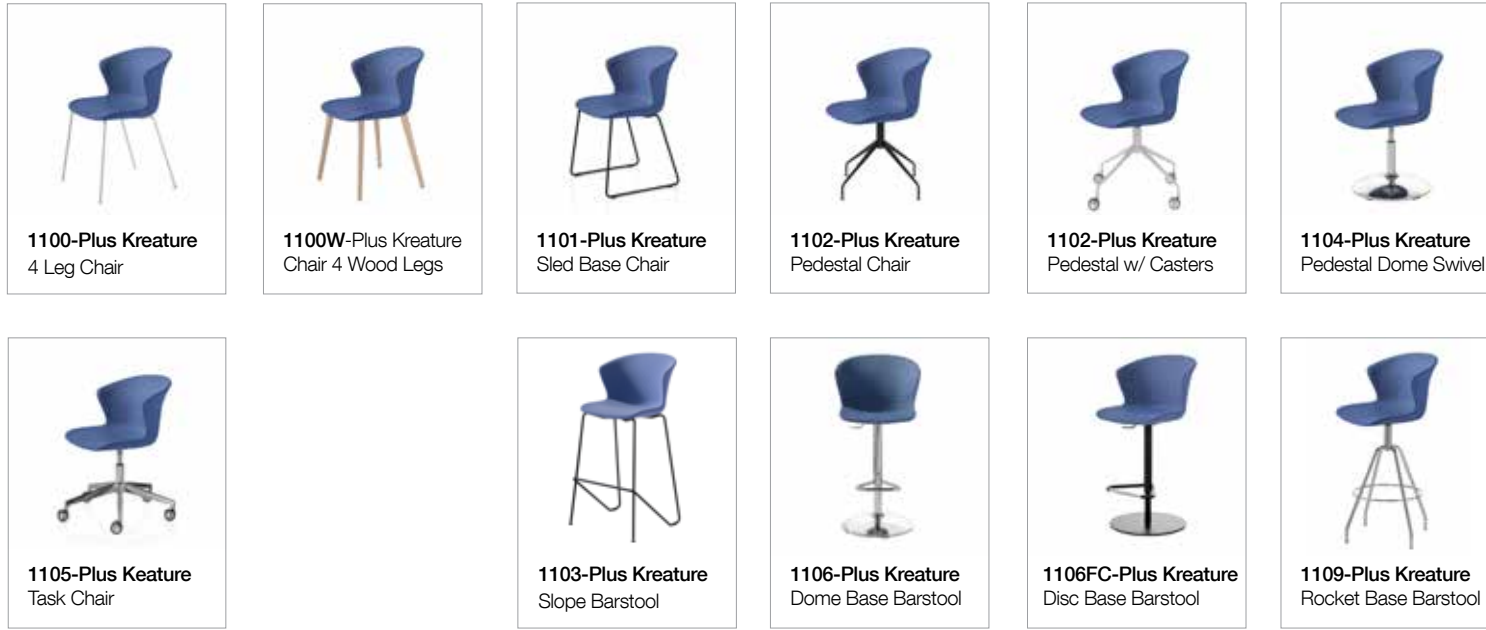

Kreature Plus Collection

Gordon.

Also consider:

Pricing / Kreature Plus 1105-Plus - Task Chair

List Pricing:

	com	col	gr3	gr4	gr5	gr6	gr7	gr8	gr9
nylon	1213	1334	1314	1363	1414	1464	1539	1614	1693
alu/chr	1251	1376	1352	1401	1452	1502	1577	1652	1731