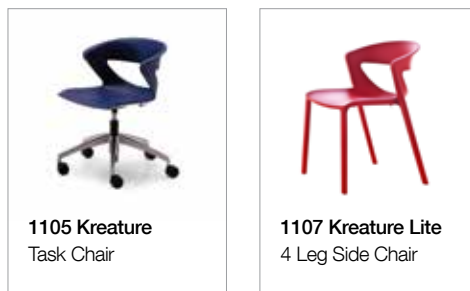

Kreature Plus Collection

Gordon.

Also consider:

Pricing / Kreature Plus 1105-Plus - Task Chair

List Pricing:

	com	col	gr3	gr4	gr5	gr6	gr7	gr8	gr9
nylon	1213	1334	1314	1363	1414	1464	1539	1614	1693
alu/chr	1251	1376	1352	1401	1452	1502	1577	1652	1731