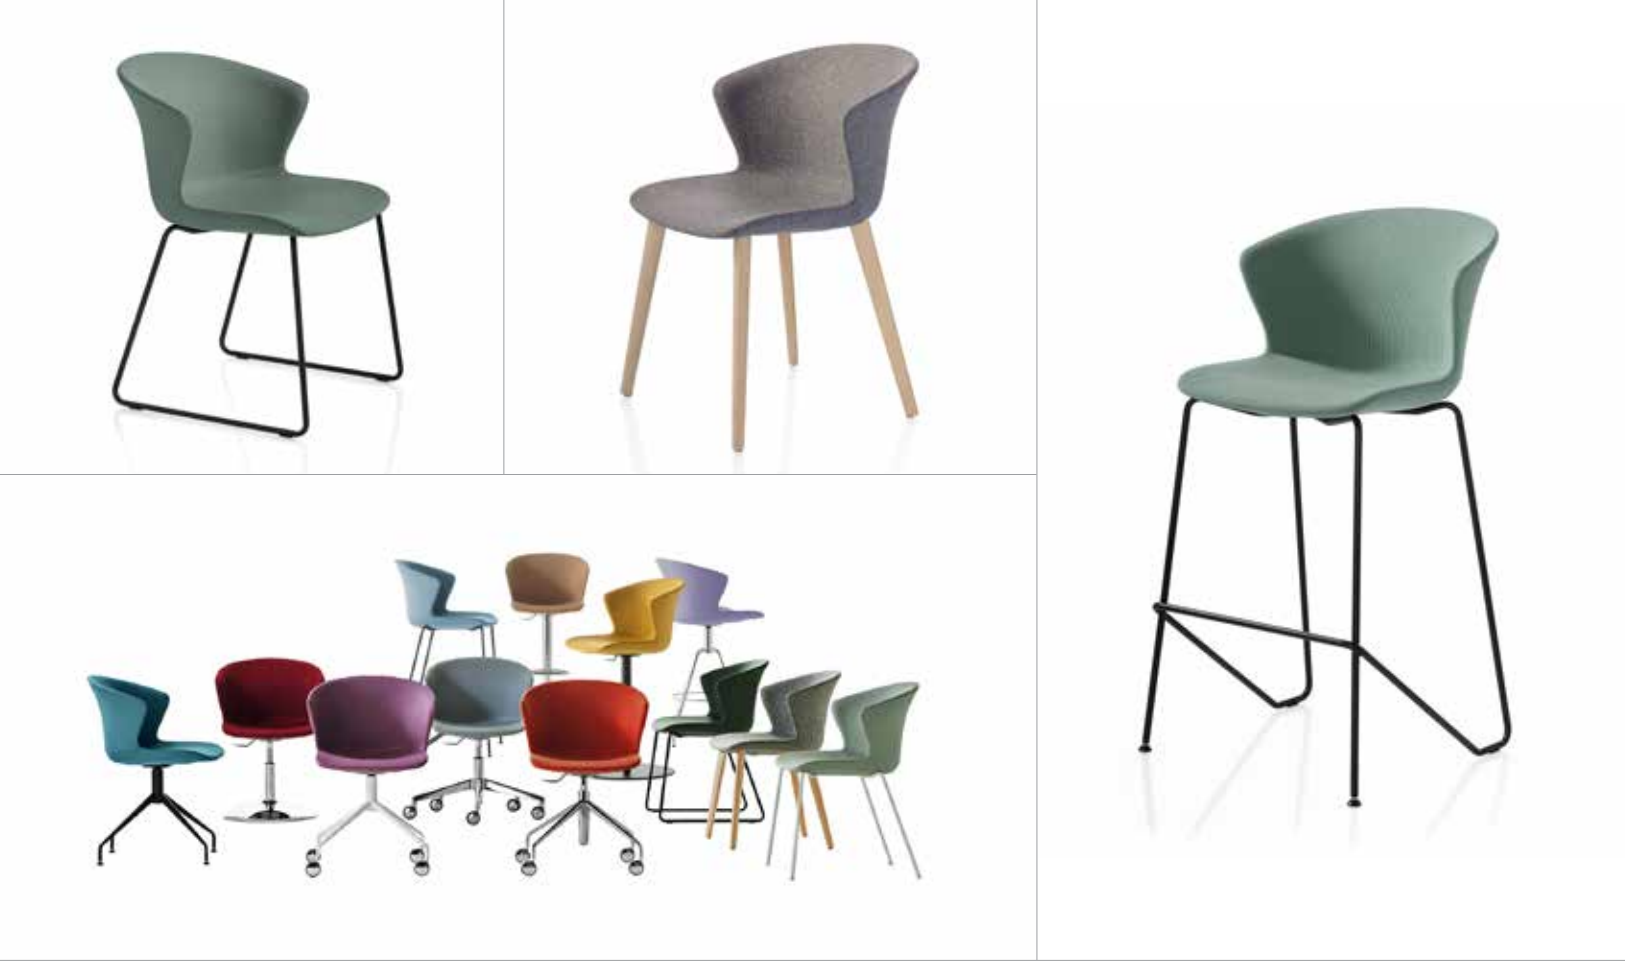

Kreature Plus

gordonisgood.com
est. 1967

Kreature Plus.
More.

Because you asked.
And we've always want you to be happy.

12 base options, solid or 2-tone upholstery, and the comfort you expect. From Gordon.

Kreature Plus

Kreature 1103 Plus - Slope Base Stool

Dimensions:
20.75" W x 22.50" D x 41.75" H | Seat Ht 28.25"

Frame:

Frame available polished chrome or either painted white or black or aluminum color.

Stackability:

Kreature Plus is not stackable.

Seat Shell:

Kreature Plus has a steel upholstery frame enclosed by molded foam. It is fully upholstered using a zipper system to enclose the foamed frame. Two fabrics may be applied to create a contrasting front and back.

Kreature Plus has a companion series, Kreature, that offers plastic seat shells in the colors below. These may compliment the upholstered chairs in a multi-use environment.

Polypropylene shell available in: red, white, blue, dove, turquoise, gray, orange, green or black.