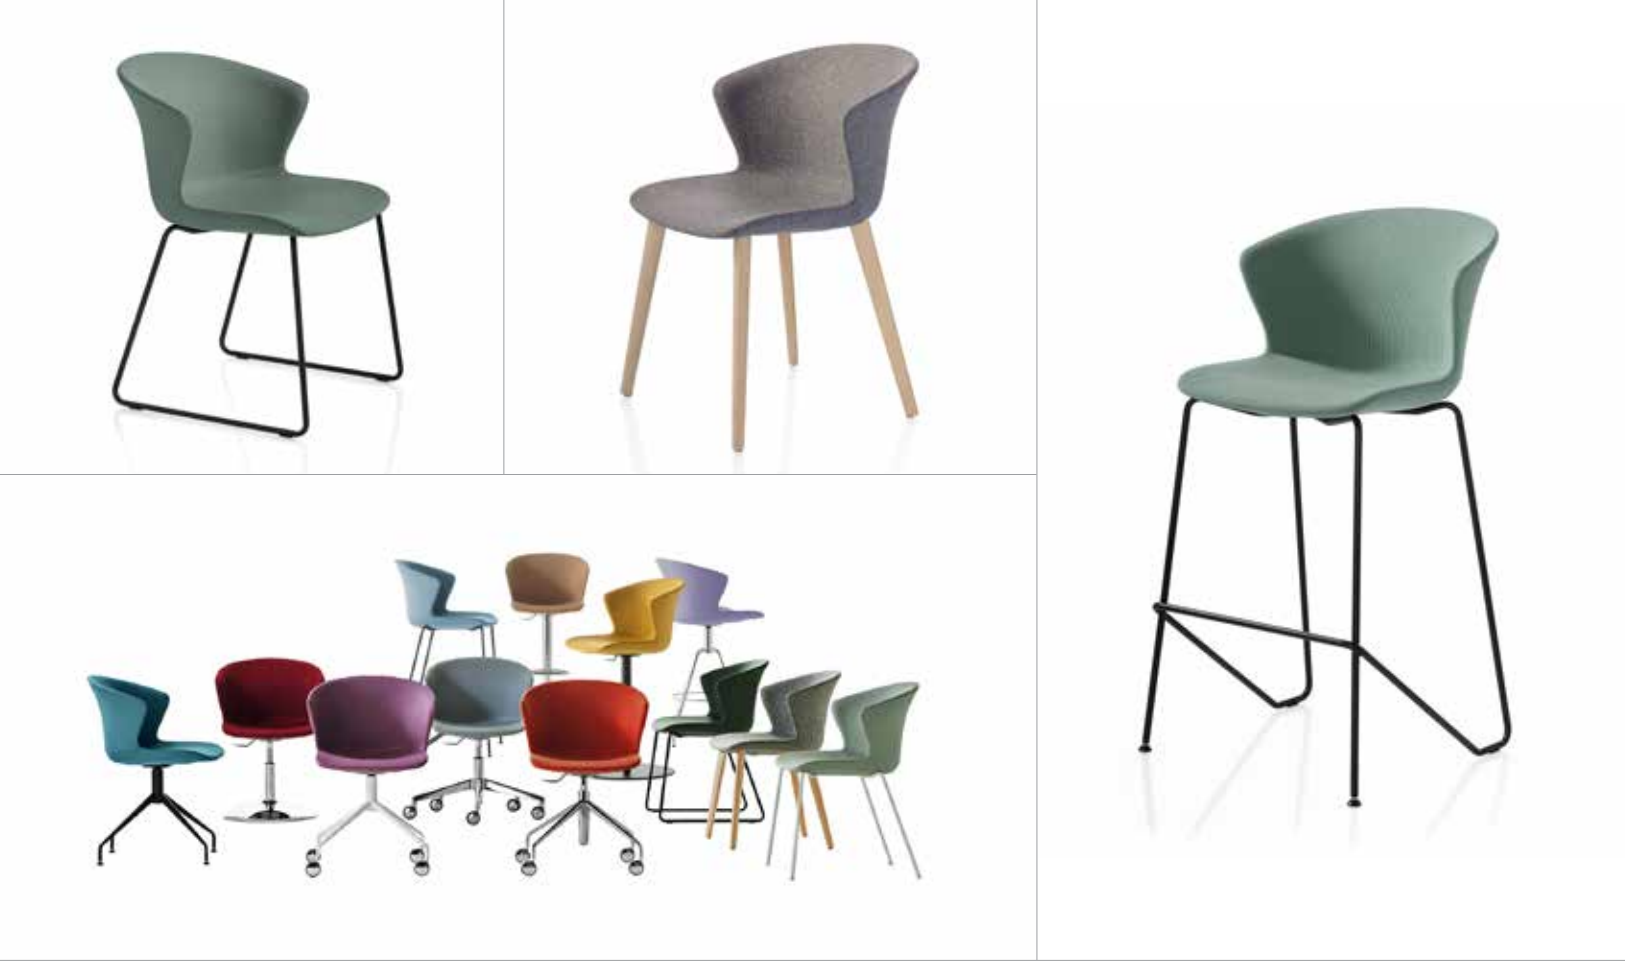

# Kreature Plus

[gordonisgood.com](http://gordonisgood.com)  
est. 1967

Kreature Plus.  
More.

Because you asked.  
And we've always want you to be happy.

12 base options, solid or 2-tone upholstery, and the comfort you expect. From Gordon.

# Kreature Plus

**Kreature 1101 Plus - Sled Base Chair**

**Dimensions:**

21.25" W x 21.75" D x 30" H | Seat Ht 18.25'

**Frame:**

Frame available polished chrome or either painted white or black or aluminum color. Natural European beechwood available as well.

**Stackability:**

Kreature Plus is not stackable.

**Seat Shell:**

Kreature Plus has a steel upholstery frame enclosed by molded foam. It is fully upholstered using a zipper system to enclose the foamed frame. Two fabrics may be applied to create a contrasting front and back.

*Kreature Plus has a companion series, Kreature, that offers plastic seat shells in the colors below. These may compliment the upholstered chairs in a multi-use environment.*

*Polypropylene shell available in: red, white, blue, dove, turquoise, gray, orange, green or black.*