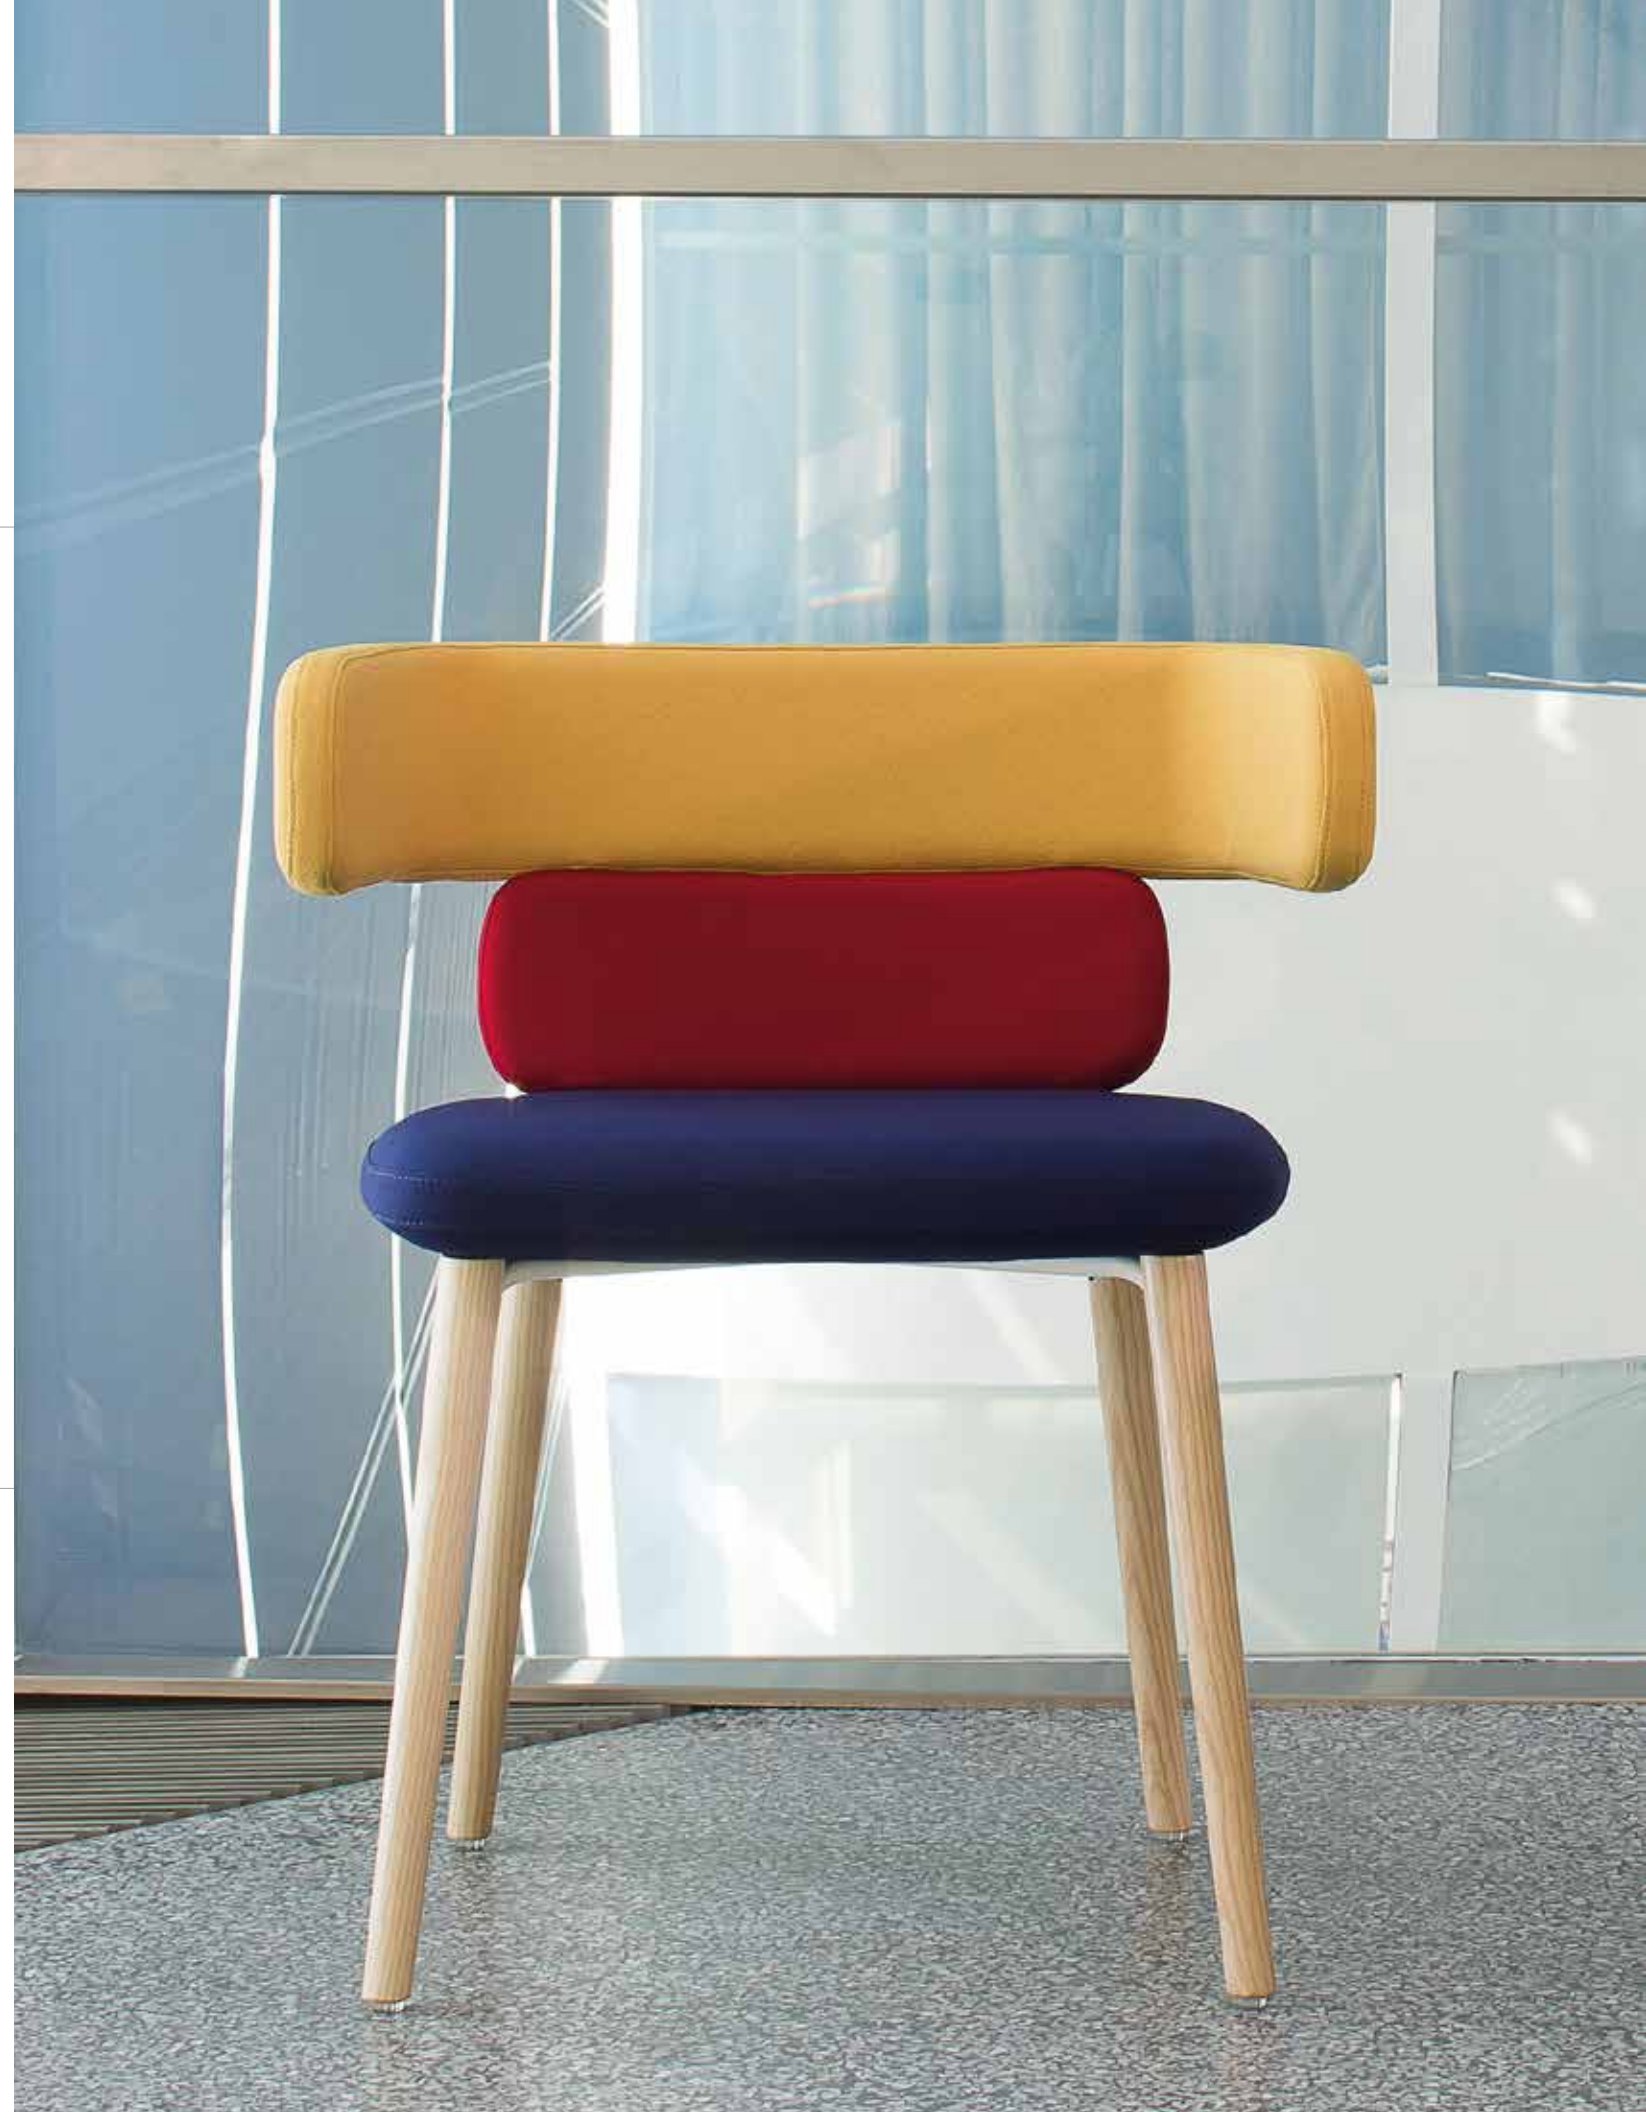

Cluster

Overview:

Cluster is a configurable seating solution that allows you to coordinate upholstery options, back elements and bases into a wide range of configurations.

Seat and Back:

Fully upholstered seat and back elements with molded foam over steel substructure. Choose from a range of standard fabrics, or provide C.O.M. for your own distinctive statement.