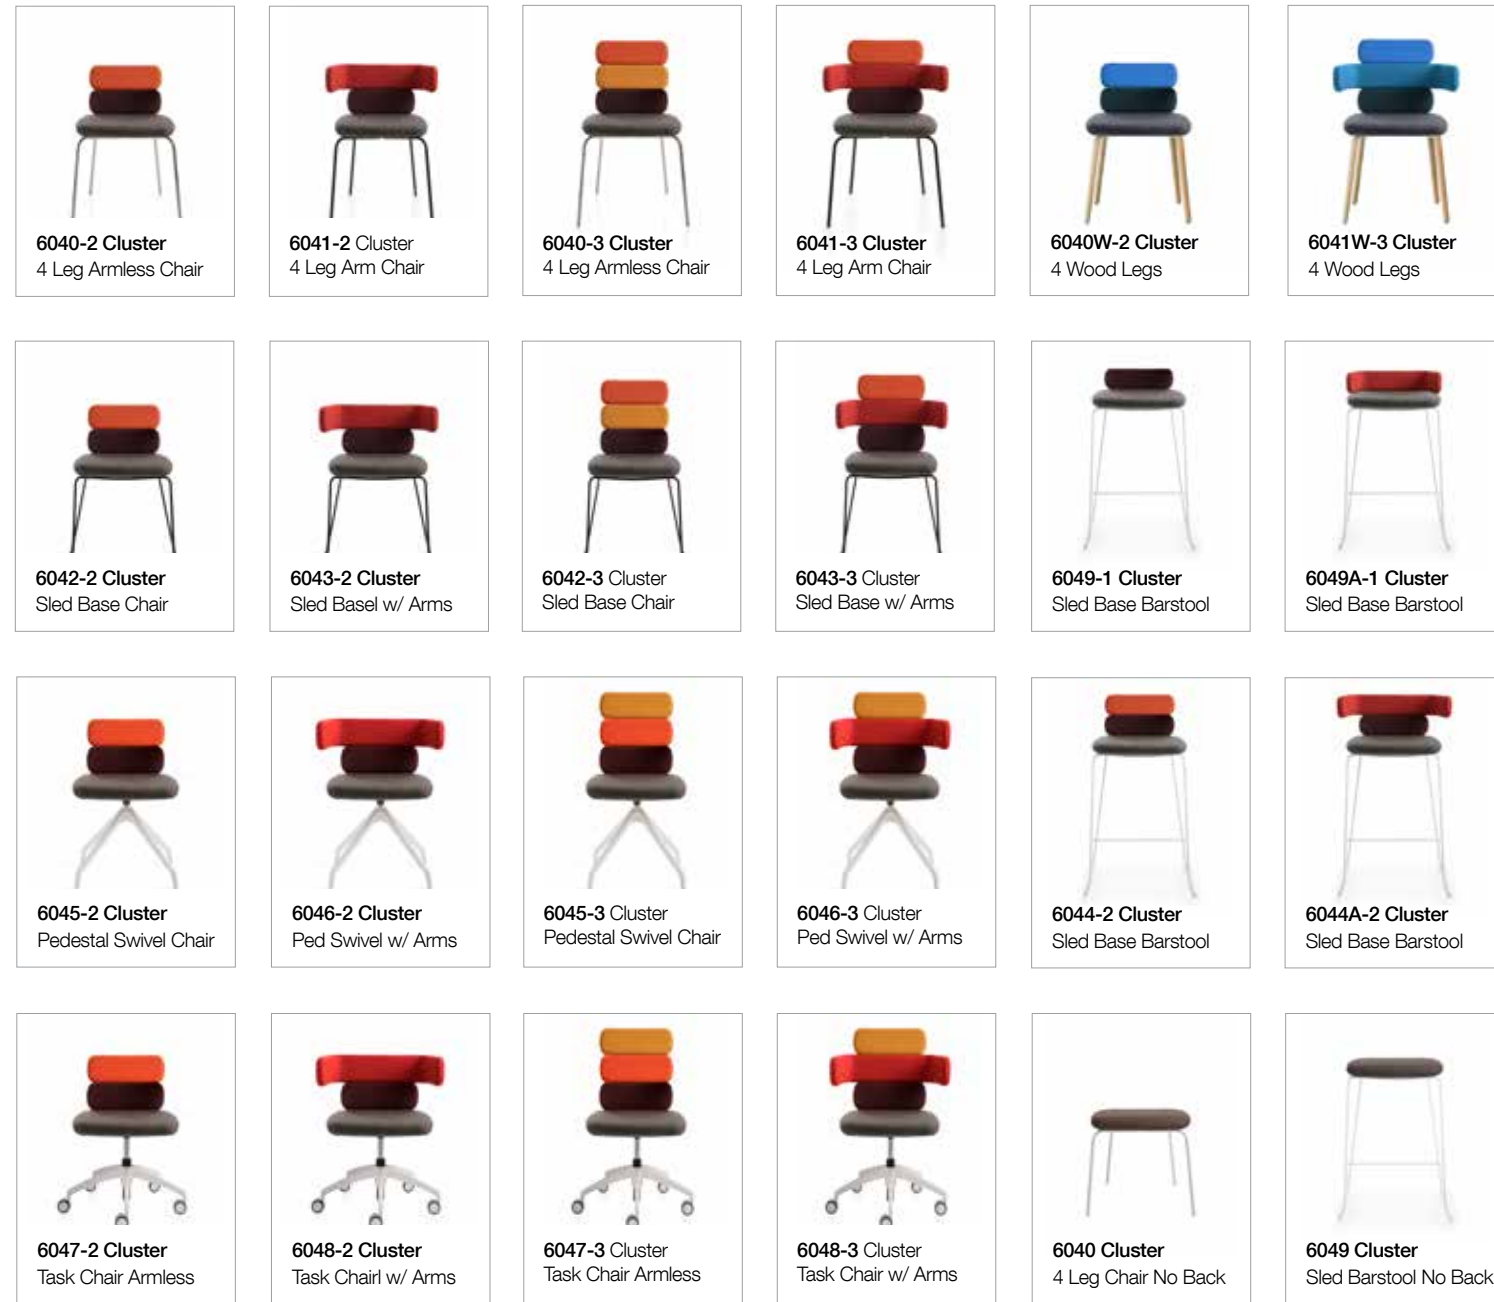

Dimensions:

6044 2 pc armless
 23.75" W x 20.75" D x 42.25" H
 Seat Ht 32.75"

6044A 2 pc w/arms
 23.75" W x 20.75" D x 42.25" H
 Seat Ht 32.75"

Frame:

Not stackable. Available in painted version: black (NE), white (BI), grey (GG), ivory (SB), water green (VD), powder (MT), or chrome plated.

black white gray ivory green blush chrome

Pricing Structure for Cluster:

Select from upholstery options on 'Luxy by Gordon' OFC cards found on the Cluster Collection page, then find your model and grade level in the pricing matrix on the opposite page.