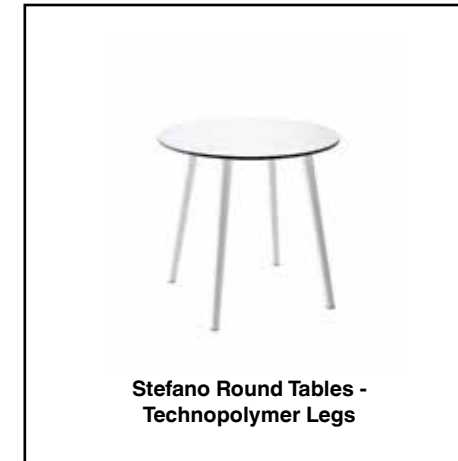

Overview:

Sophisticated simplicity.

Light, yet durable tables. Fun, yet also serious. Understated, yet practical. For indoors or outdoors.

European beech leg, natural standard. Walnut, cherry, white wash stain optional at an upcharge. Compactop with black edge in white, black or gray.