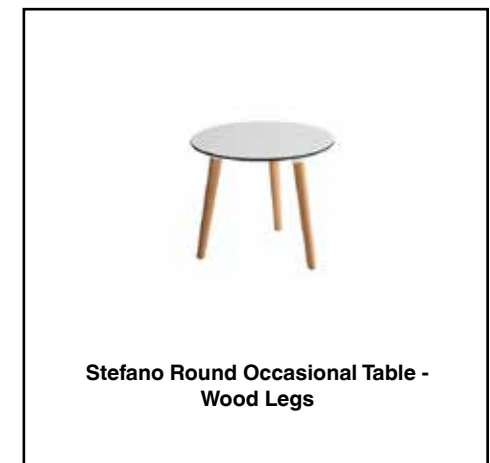

Overview:

Sophisticated simplicity.

Light, yet durable tables. Fun, yet also serious. Understated, yet practical. For indoors or outdoors.

European beech leg, natural standard. Walnut, cherry, white wash stain optional at an upcharge. Compactop with black edge in white, black or gray.