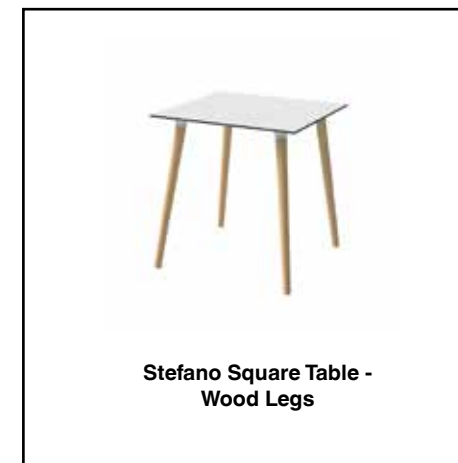

Overview:

Sophisticated simplicity.

Light, yet durable tables. Fun, yet also serious. Understated, yet practical. For indoors or outdoors.

European beech leg, natural standard. Walnut, cherry, white wash stain optional at an upcharge. Compactop with black edge in white, black or gray.