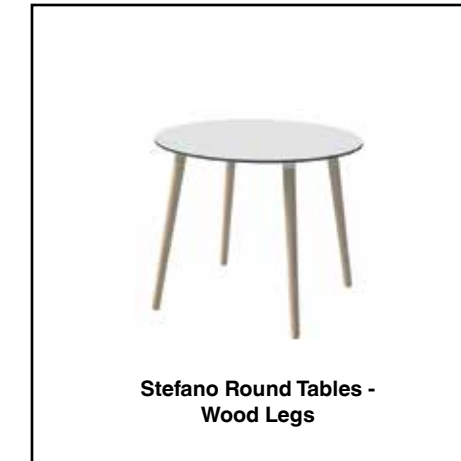

Overview:

Sophisticated simplicity.

Light, yet durable tables. Fun, yet also serious. Understated, yet practical. For indoors or outdoors.

European beech leg, natural standard. Walnut, cherry, white wash stain optional at an upcharge. Compactop with black edge in white, black or gray.