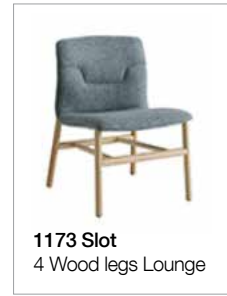

1060 Slot  
4 Leg Chair

1060WD Slot  
Chair 4 Wood Legs

1061 Slot  
4 Leg Arm Chair

1062 Slot  
Sled Base Chair

1100D  
Dolly Cart

1060Link Slot  
Linking Device

1063 Slot  
4 Leg Stool

1063WD Slot  
Stool 4 Wood Legs

1065 Slot  
Wire Base Chair

1066 Slot  
Task Chair

1067 Slot  
Rocket Base Chair

1172 Slot  
Sled Base Lounge Chair

1173 Slot  
4 Wood legs Lounge

Pricing / Slot 1173 - Lounge Chair with wood legs

Full Upholstery