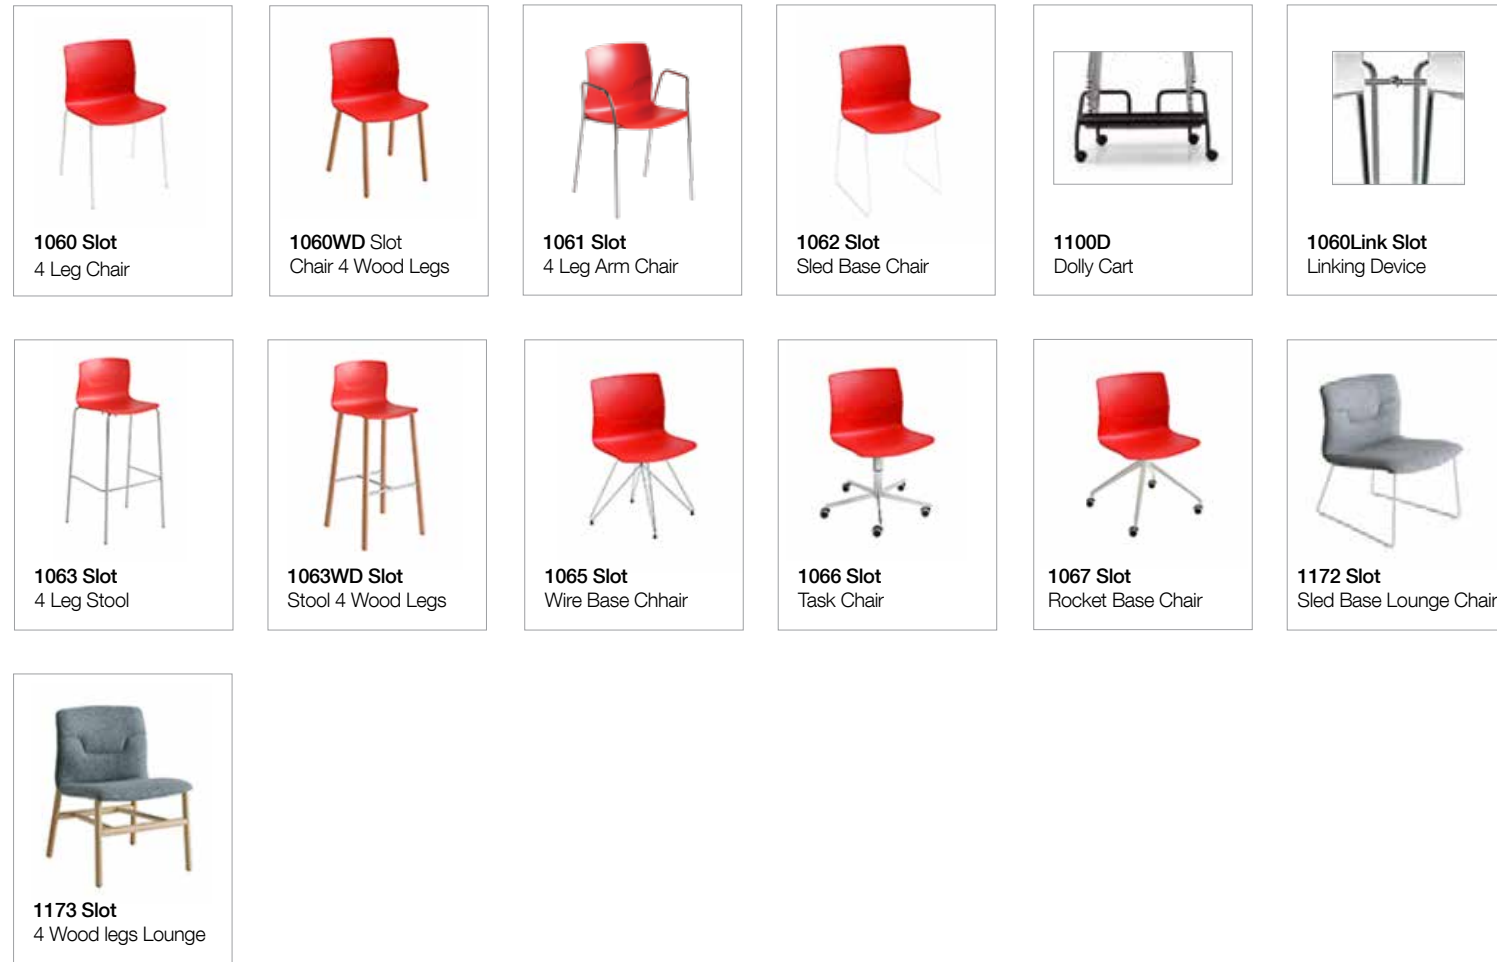

Pricing / Slot 1172 - Sled Base Lounge Chair

Full Upholstery

	com	col	gr3	gr4	gr5	gr6	gr7	gr8	gr9
chrome	2680	2948	2797	2855	2915	2972	3060	3147	3240
paint	2680	2948	2797	2855	2915	2972	3060	3147	3240