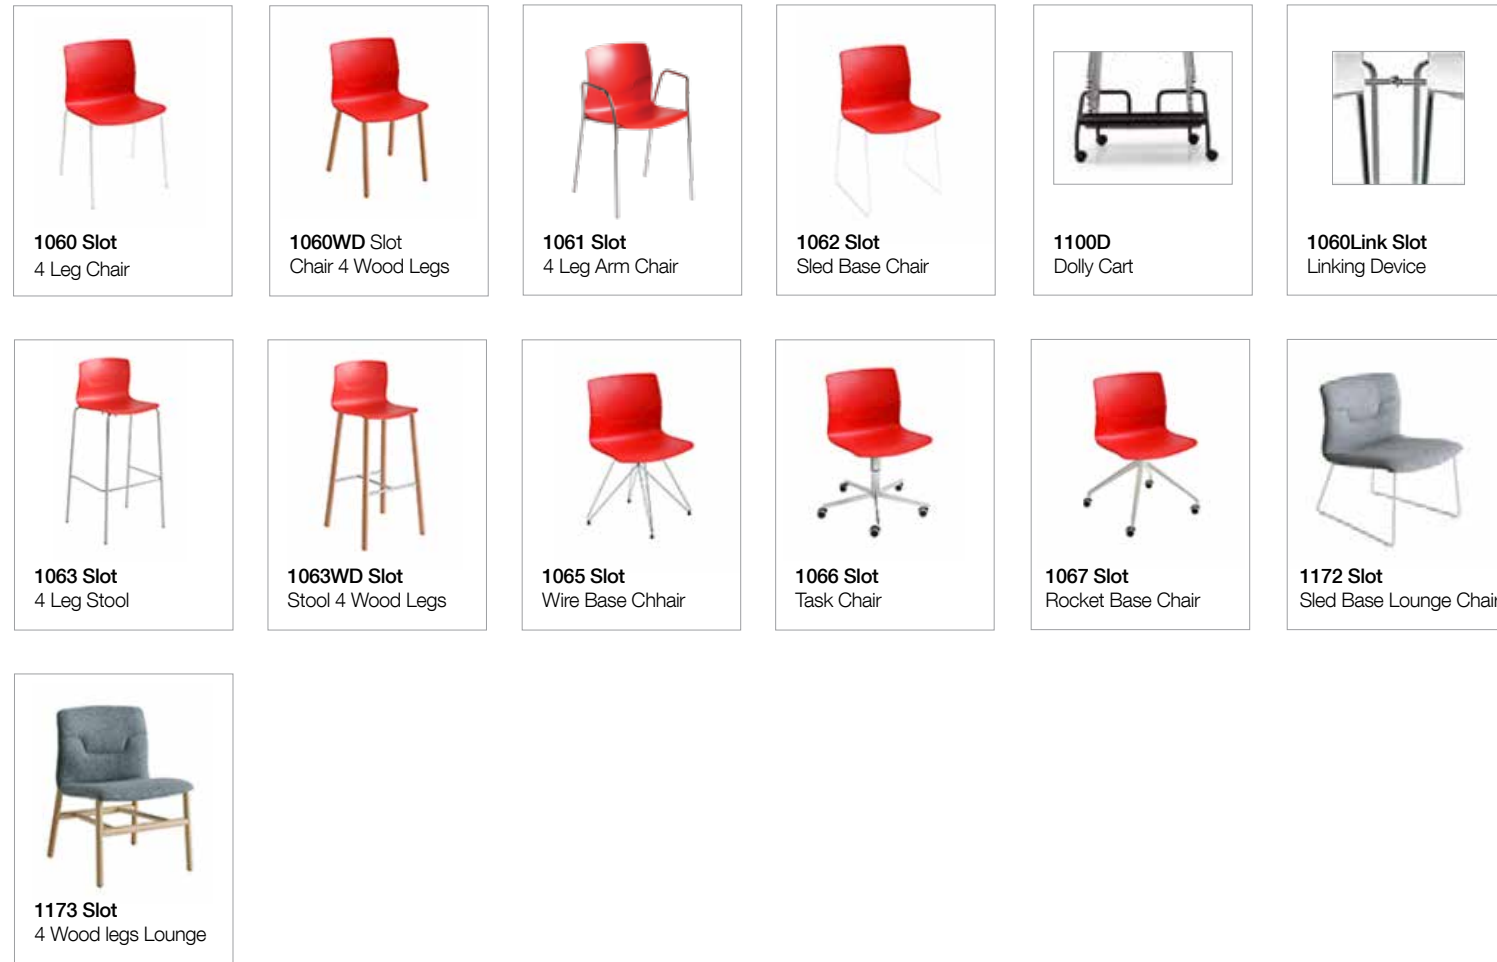

Chrome Frame
$516 List

Painted Frame
$564 List

Seat Only Upholstery

	com	col	gr3	gr4	gr5	gr6	gr7	gr8	gr9
chrome	627	690	677	702	728	752	790	827	867
painted	676	744	726	751	777	801	839	876	916

Full Upholstery

	com	col	gr3	gr4	gr5	gr6	gr7	gr8	gr9
chrome	673	740	757	798	841	882	944	1007	1073
painted	722	794	806	847	890	931	993	1056	1122