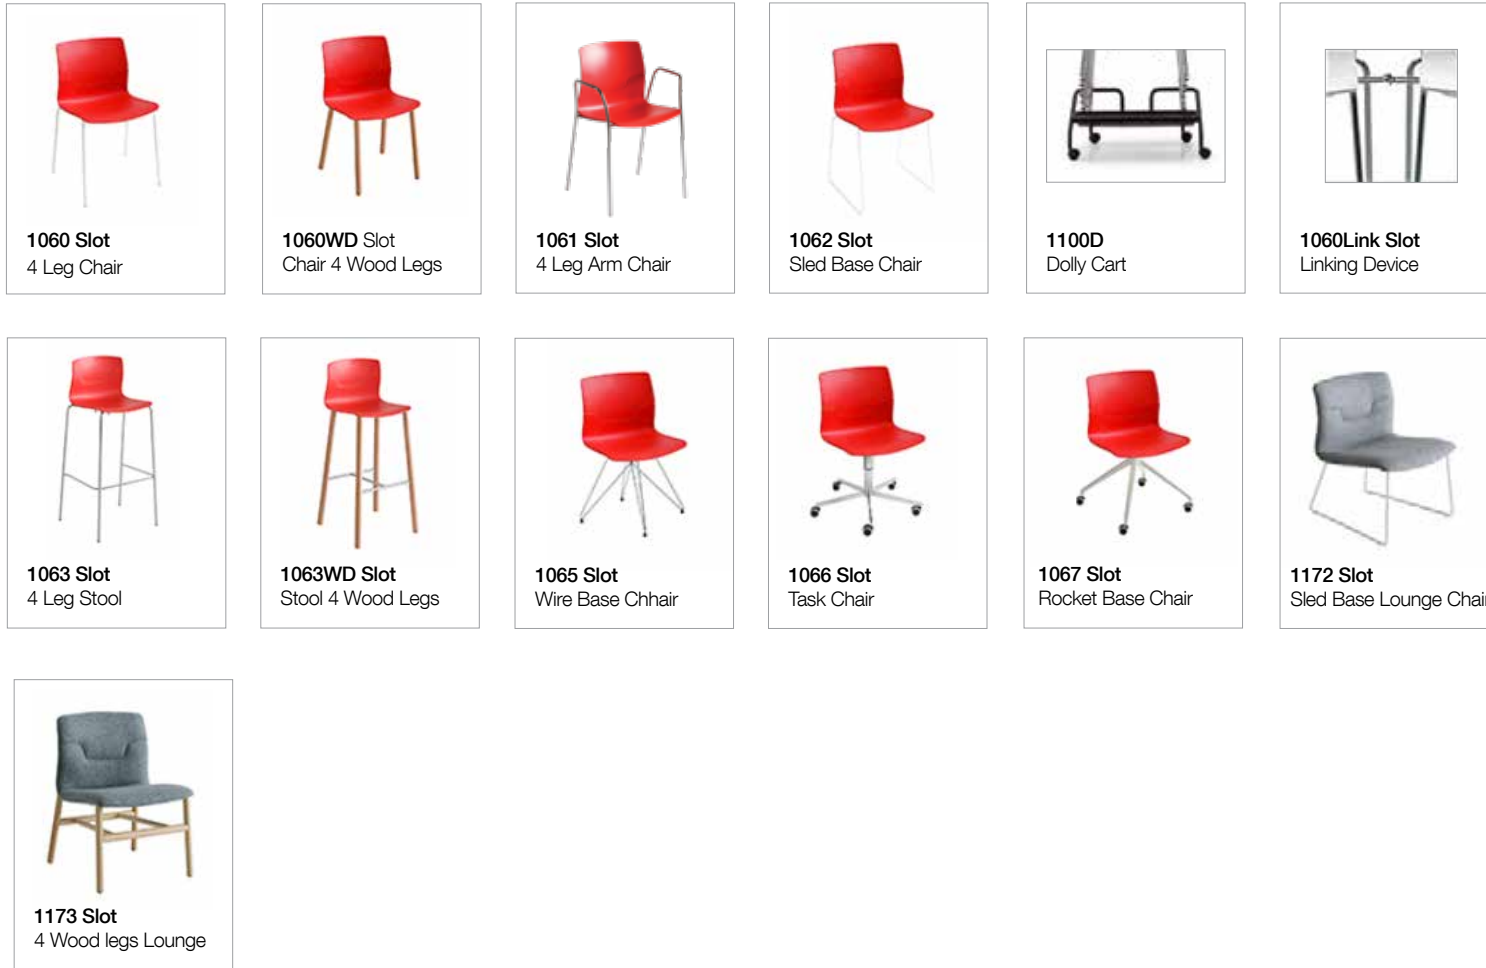

Painted Frame
$638 List

Outdoor Frame
$638 List

Seat Only Upholstery

	com	col	gr3	gr4	gr5	gr6	gr7	gr8	gr9
chrome	704	774	754	779	805	829	867	904	944
paint	749	824	799	824	850	874	912	949	989

Full Upholstery

	com	col	gr3	gr4	gr5	gr6	gr7	gr8	gr9
chrome	749	824	833	874	917	958	1020	1083	1149
paint	796	876	880	921	964	1005	1067	1130	1196

Accessories:

Black steel frame with casters. Stacks up to 20 chairs high without upholstery. 12 chairs recommended if upholstered.

Stored inside seat pan below seat. Links to neighboring chair when extended.