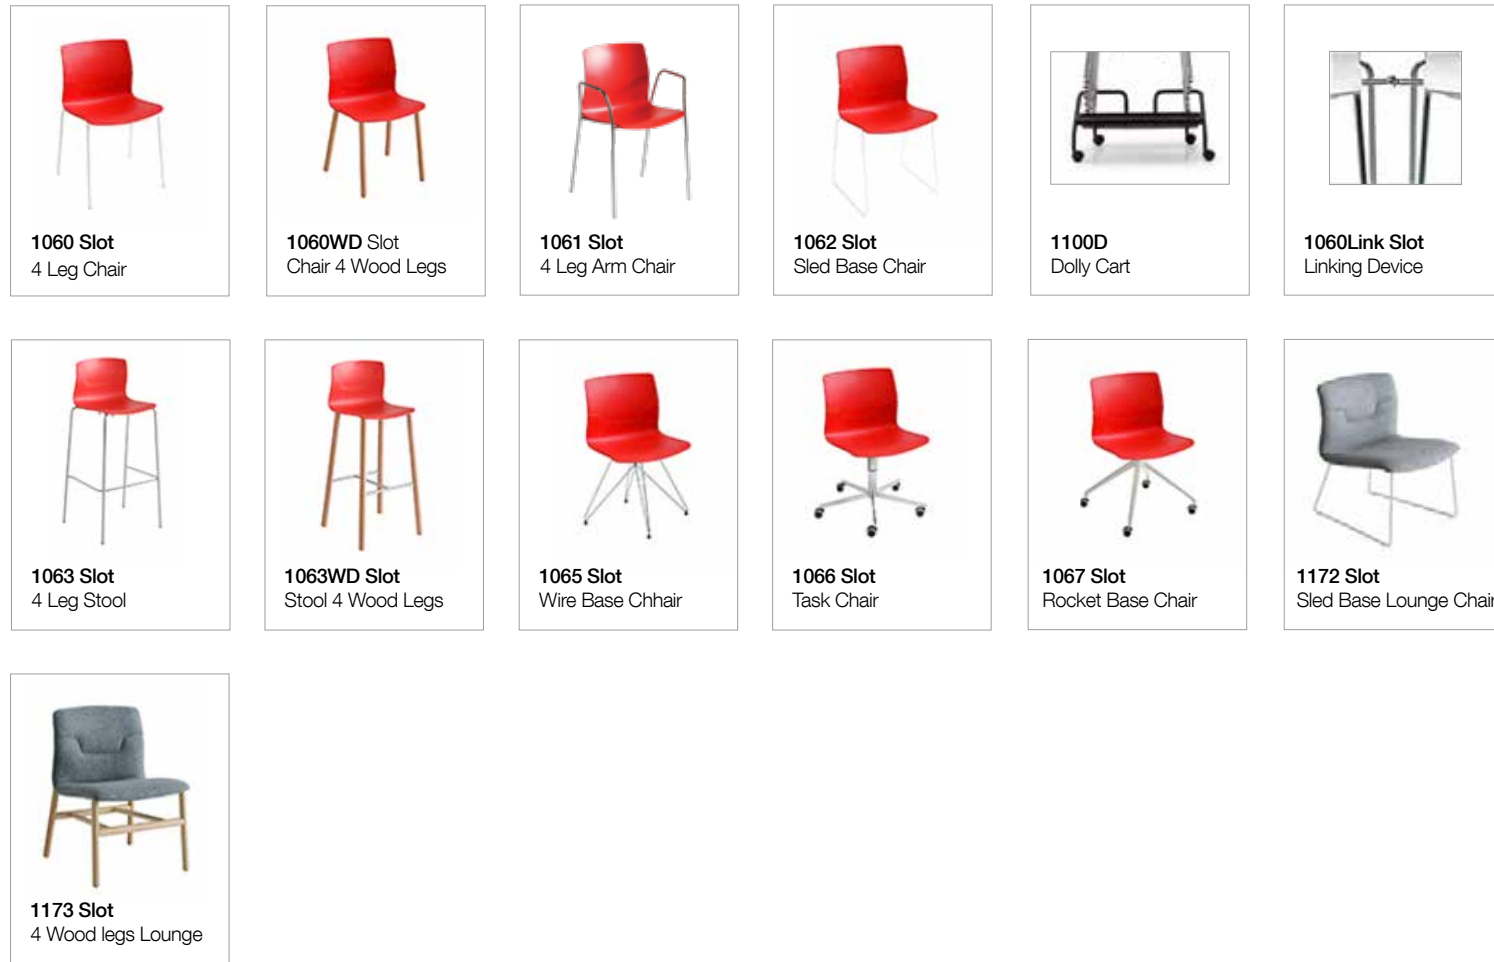

Pricing / Slot 1062 - Sled Base Side Chair

Painted Frame
$413 List

Outdoor Frame
$413 List

Seat Only Upholstery

	com	col	gr3	gr4	gr5	gr6	gr7	gr8	gr9
chrome	480	528	530	555	581	605	643	680	720
paint	527	580	577	602	628	652	690	727	767

Full Upholstery

	com	col	gr3	gr4	gr5	gr6	gr7	gr8	gr9
chrome	527	580	611	652	695	736	798	861	927
paint	573	630	657	698	741	782	844	907	973

Accessories:

Black steel frame with casters. Stacks up to 20 chairs high without upholstery. 12 chairs recommended if upholstered.

Stored inside seat pan below seat. Links to neighboring chair when extended.