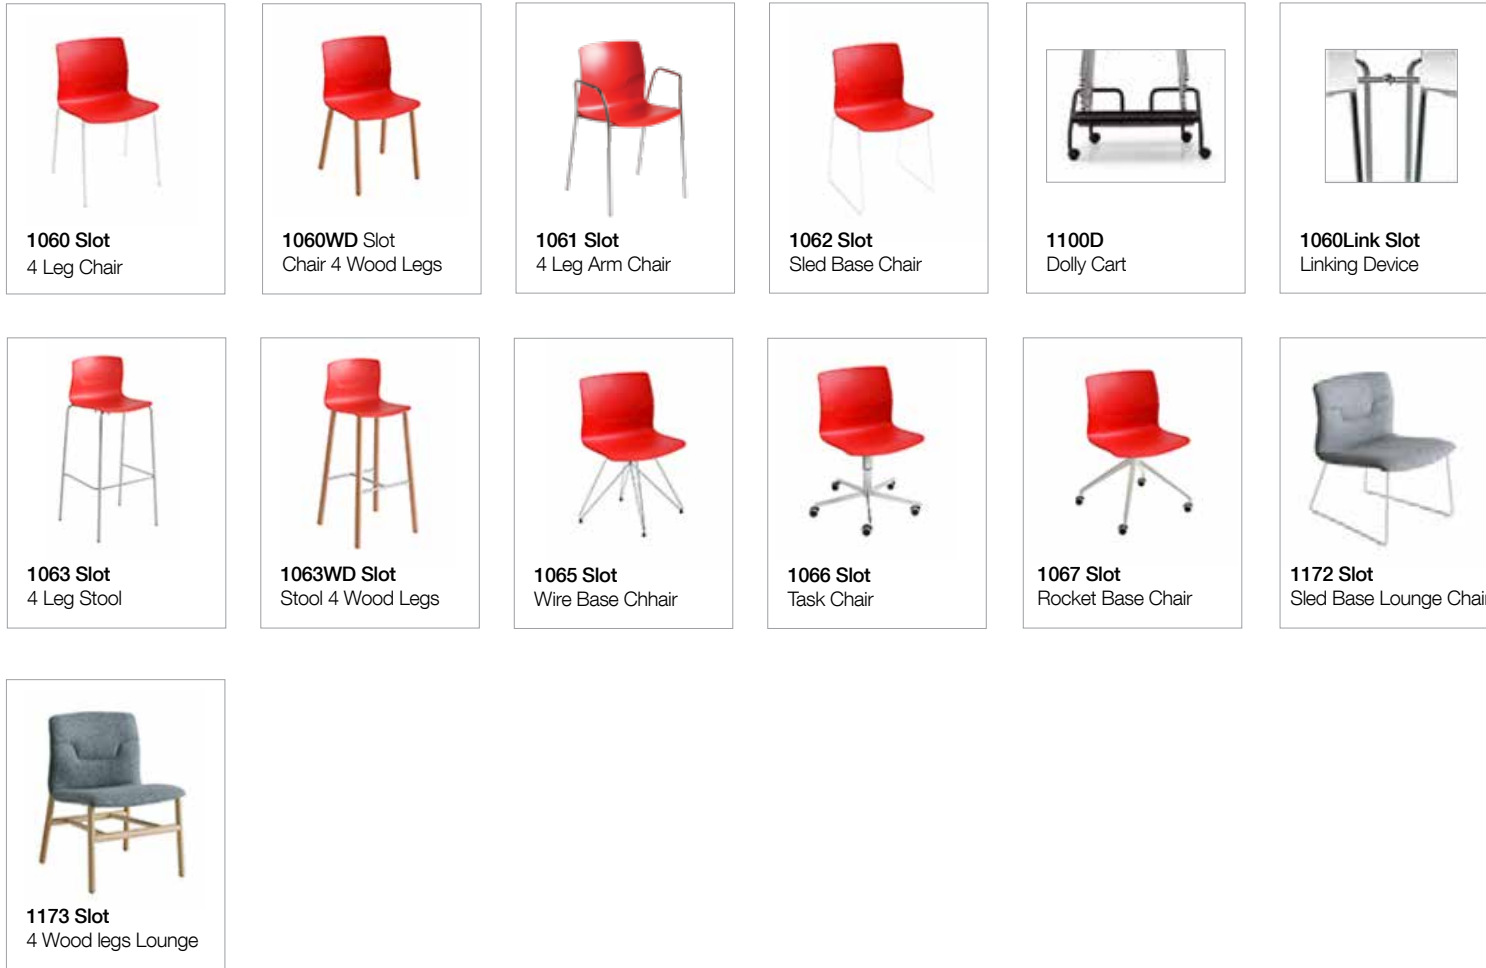

Pricing / Slot 1061 - 4 Leg Arm Chair

Seat Only Upholstery

	com	col	gr3	gr4	gr5	gr6	gr7	gr8	gr9
chrome	518	570	568	593	619	643	681	718	758
paint	567	624	617	642	668	692	730	767	807

Full Upholstery

	com	col	gr3	gr4	gr5	gr6	gr7	gr8	gr9
chrome	562	618	646	687	730	771	833	896	962
paint	611	672	695	736	779	820	882	945	1011

Chrome Frame
$404 List

Painted Frame
$453 List

Outdoor Frame
$453 List

Accessories:

Black steel frame with casters. Stacks up to 20 chairs high without upholstery. 12 chairs recommended if upholstered.

Stored inside seat pan below seat. Links to neighboring chair when extended.