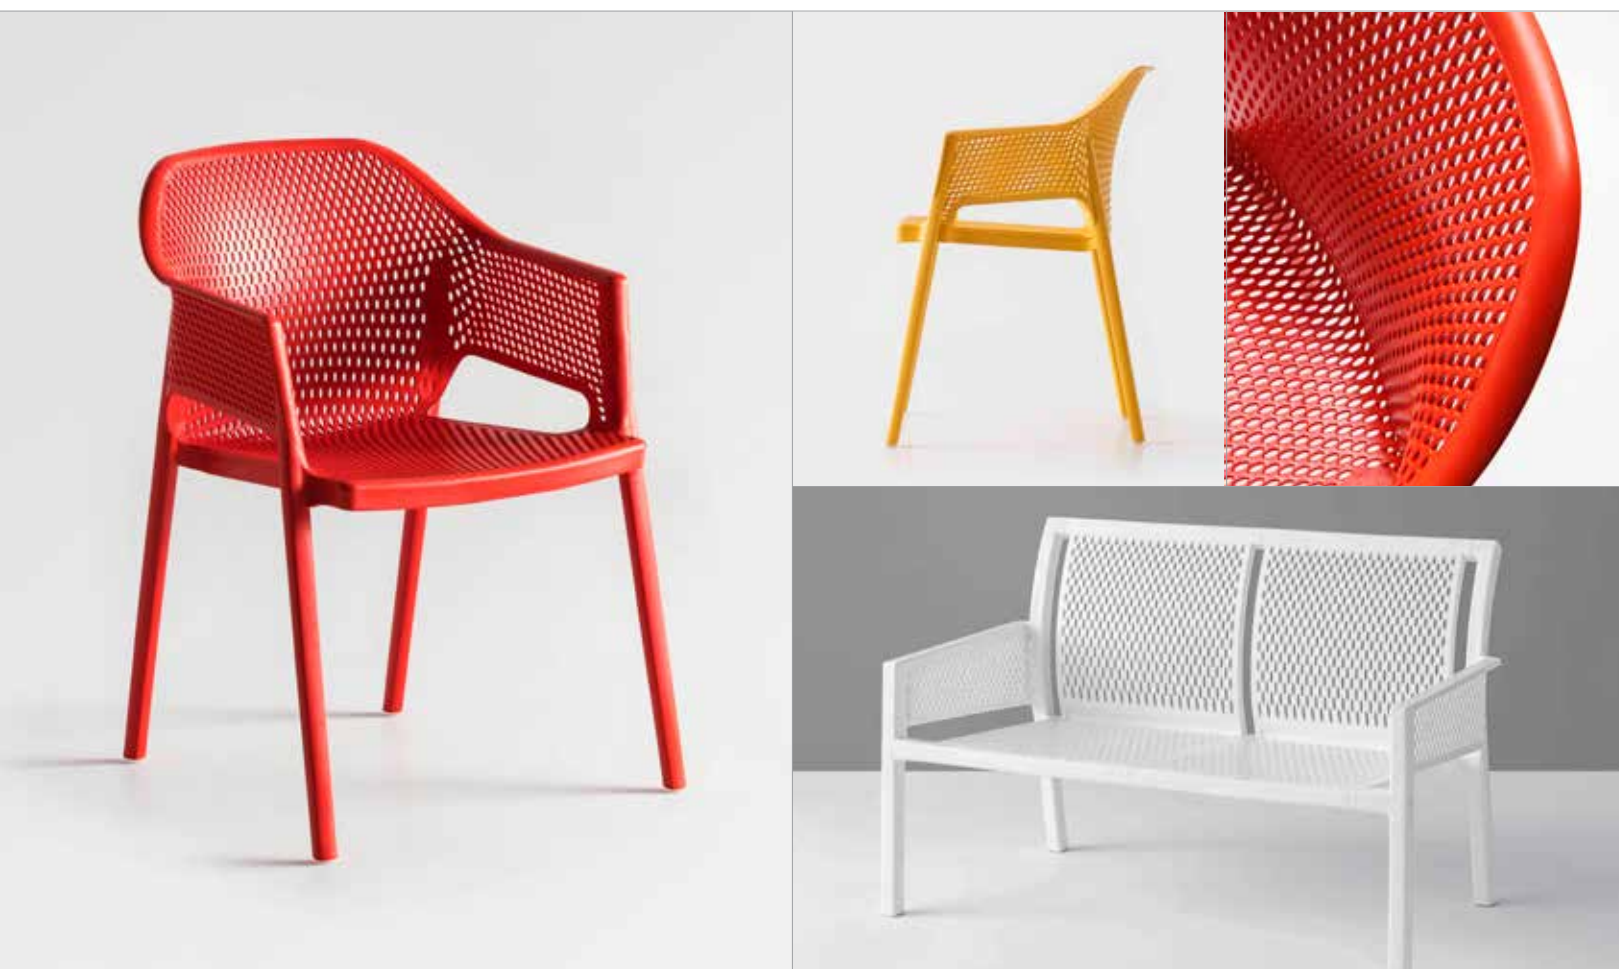

Be enveloped.
Be enwrapped.
Just add you.
Or them.
Anyone, in fact ...

Stackable, sculptural collection of bases and upholstery options.

Minush

BY STUDIO EUROLINEA DESIGN