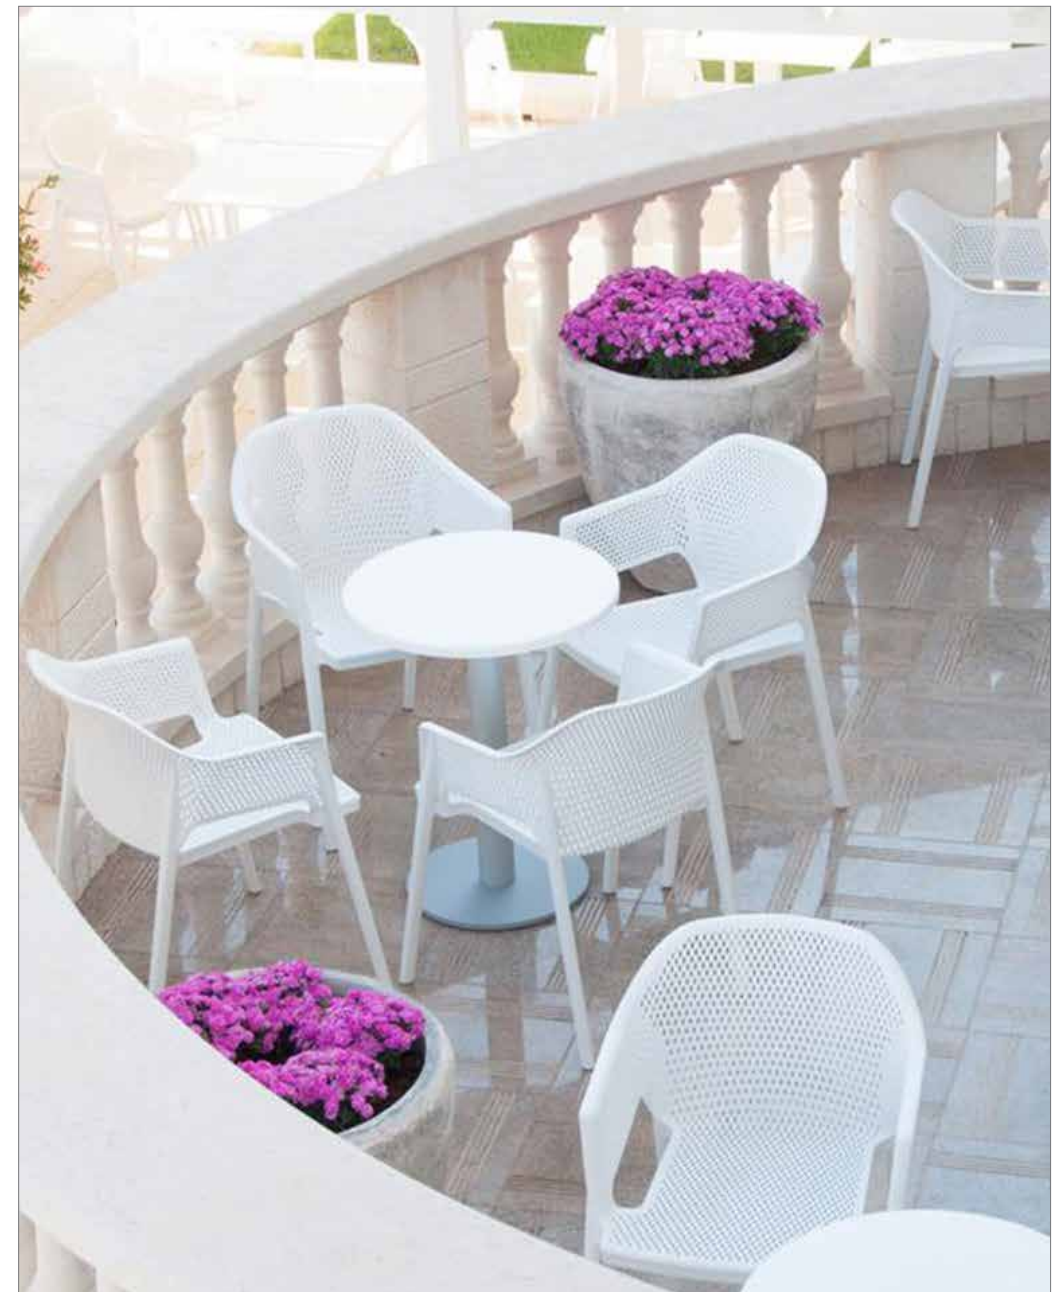

3550 Minush  
Chair

3551 Minush  
Lounge

3552 Minush  
Grand Minush

3553 Minush  
Settee

3569 Minush  
Table

**3550 Chair**

\$422 List - no cushion

\$629 List - with upholstered cushion