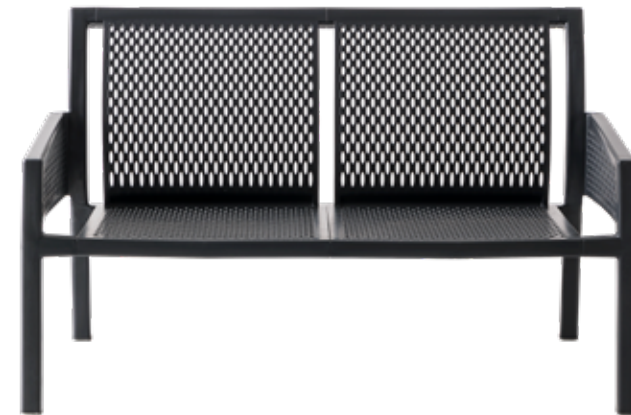

Minush 3553 - Settee

Dimensions:

48.75" W x 25.75" D x 31.25" H - Seat Ht 15.00"