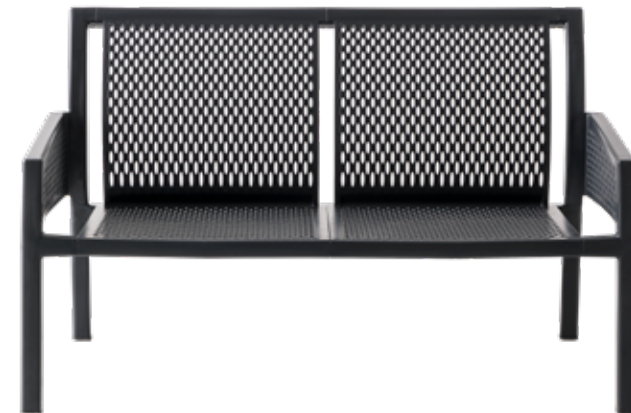

**Minush 3553** - Settee

**Dimensions:**

48.75" W x 25.75" D x 31.25" H - Seat Ht 15.00"

**Frame:**

Technopolymer shell available in 00 White, 16 Indigo, 21 Dk Gray, 52 Dove, 54 Sand.

Technopolymer is an injection molded polymer - durable, impact resistant, non-toxic, color-core material. Highly resistant to abrasion, heat, and structural stress. Anti-static, UV resistant, fully recyclable, and made from post consumption materials.

**Indoor - Outdoor Use:**

Developed for outdoor use.

**Upholstery:**

Minush is offered with upholstered cushions in a durable, Olefin material that is both water and oil repellent. COM options are available for large projects. Please contact us for details.

**Fabric options:**

Cushions available in Olefin. Suitable for outdoor use.

Colors: 0018 Blue, 0015 Burgundy, 0002 White, 0009 Tan, 0001 Gray, 0031 Black

**Environmental Considerations:**

Minush is produced in compliance with ISO 9001 and 14001 standards, recyclable after use.