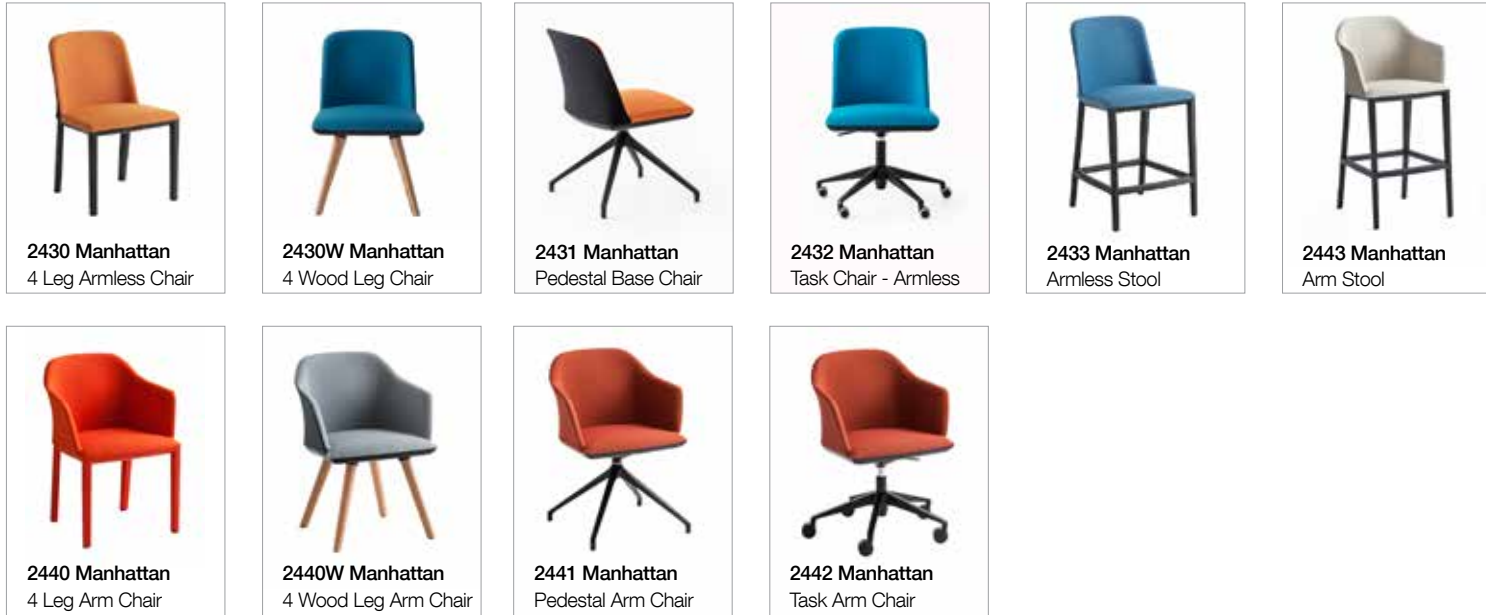

Full upholstery - List Pricing:

COM	COL	Gr3	Gr4	Gr5	Gr6	Gr7	Gr8	Gr9
2004	2204	2088	2129	2172	2213	2275	2338	2404