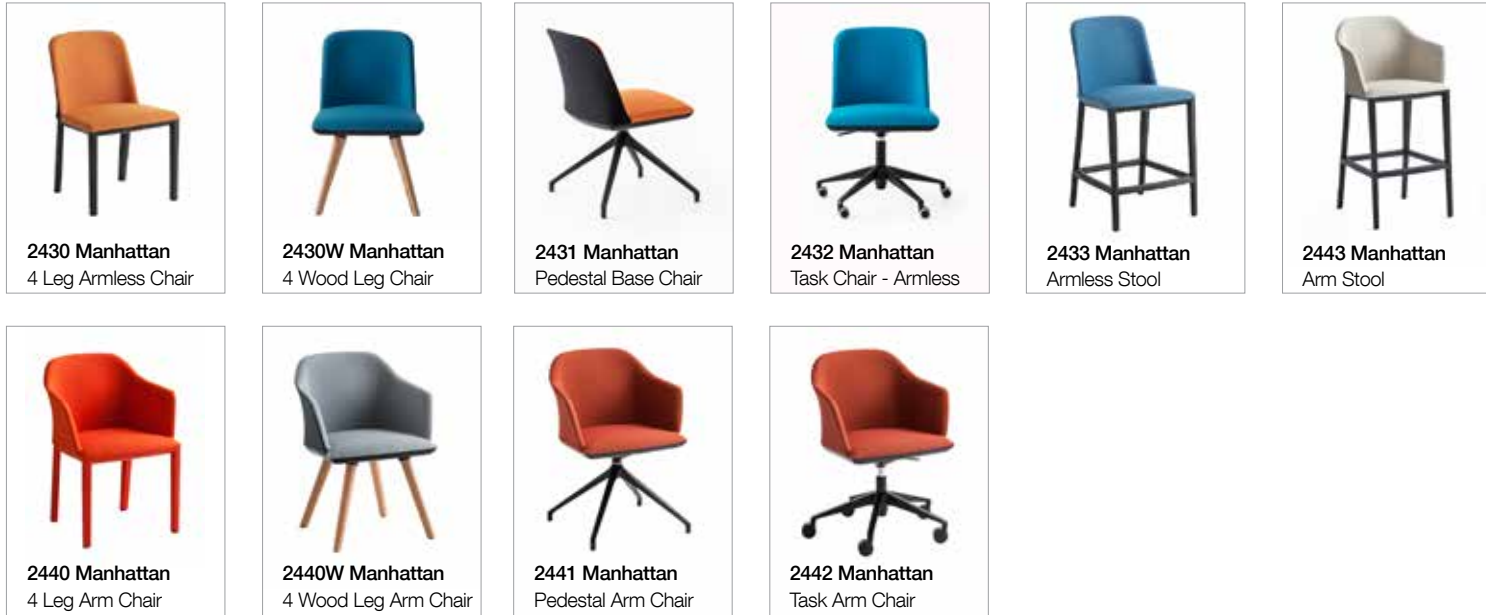

Full upholstery - List Pricing:

COM	COL	Gr3	Gr4	Gr5	Gr6	Gr7	Gr8	Gr9
1847	2032	1914	1947	1981	2014	2064	2114	2167