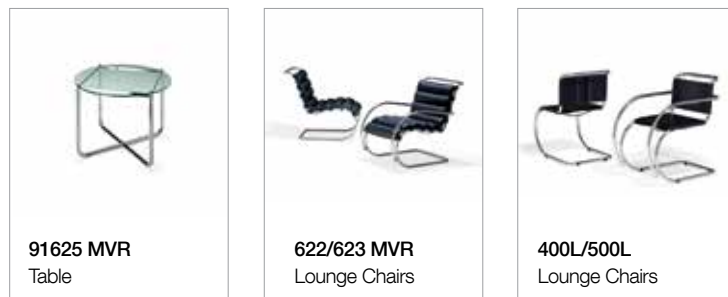

504 MVR
Chair

502MV/503MV MVR
Stool

915 MVR
Bench

91625 MVR
Table

622/623 MVR
Lounge Chairs

400L/500L
Lounge Chairs

Pricing / 916 MVR Bench

916 - Large Bench:
$ 4442 List
in standard black leather
$ 4887 List
in colored OFC leathers

Pricing for graded upholstery:

com	col	gr3	gr4	gr5	gr6	gr7	gr8	gr9
4347	4782	4749	4947	5151	5349	5649	5949	6267

915 - Small Bench:
$ 3540 List
in standard black leather
$ 3894 List
in colored OFC leathers

Pricing for graded upholstery:

com	col	gr3	gr4	gr5	gr6	gr7	gr8	gr9
3553	3908	3855	4003	4156	4305	4530	4755	4993

914 - Square Bench:
$ 7964 List
in standard black leather
$ 8760 List
in colored OFC leathers

Pricing for graded upholstery:

com	col	gr3	gr4	gr5	gr6	gr7	gr8	gr9
2393	2632	2494	2543	2594	2644	2719	2794	2873

913 - Square Stool:
$ 2960 List
in standard black leather
$ 3256 List
in colored OFC leathers