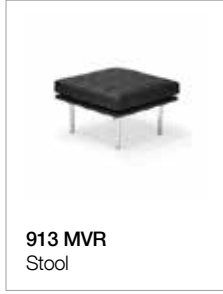

502-24 MVR Counter Stool no Back
W 17.5" D 18" H 24" S tH 24"

Frame:

Triple chrome plated, polished 1.5" barstock frame. No visible joints. Welded anti-tip device for added stability.

Seat Shell:

North American hardwood construction with nylon webbing and high density foam.

504 MVR
Chair

502MV/503MV MVR
Stool

914 MVR
Square Bench

915 MVR
Bench

916 MVR
Bench

913 MVR
Stool

91625 MVR
Table

622/623 MVR
Lounge Chairs

400L/500L
Lounge Chairs

502-30 Pricing for graded upholstery without back:

com	col	gr3	gr4	gr5	gr6	gr7	gr8	gr9
1410	1551	1464	1491	1520	1546	1588	1629	1954

502-24 Pricing for graded upholstery without back: