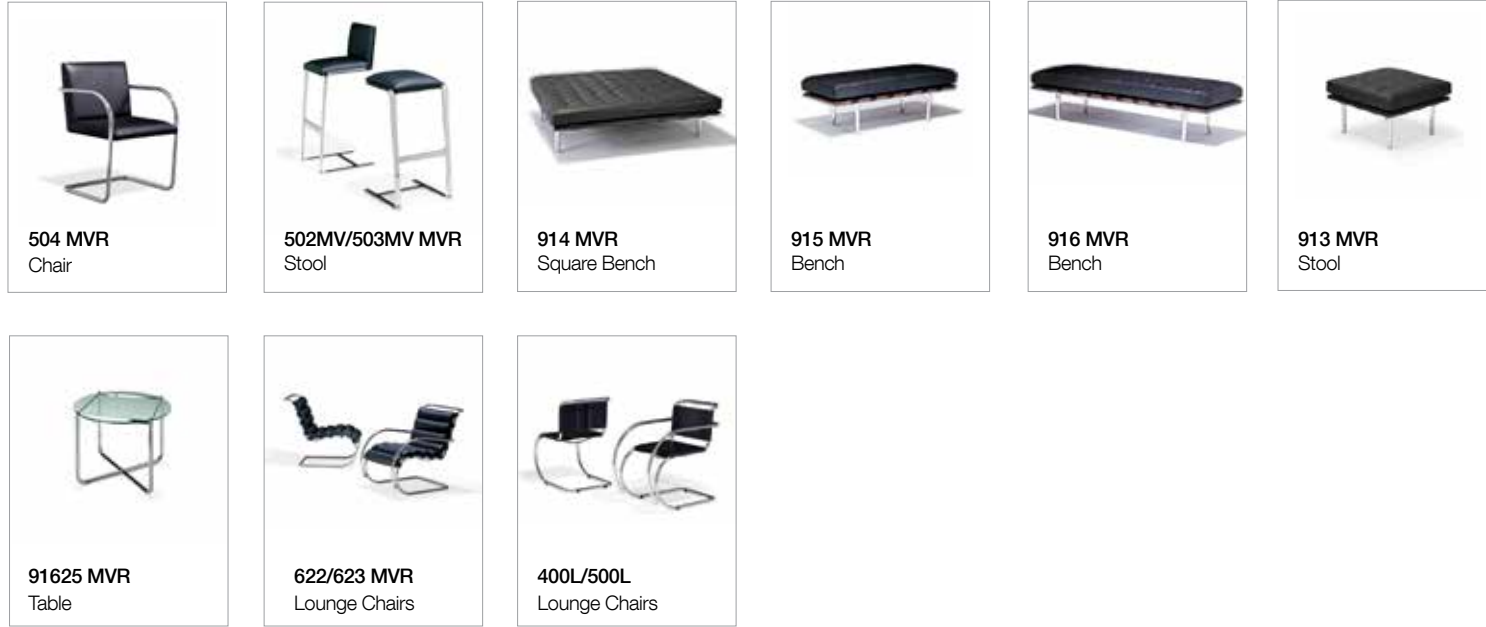

400L Armless Chair

$1362 List in 'OFC' black leather

$1499 List in 'OFC' colors

$1322 List in wicker (400W)

500L Arm Chair

$1869 List in 'OFC' black leather

$2056 List in 'OFC' colors