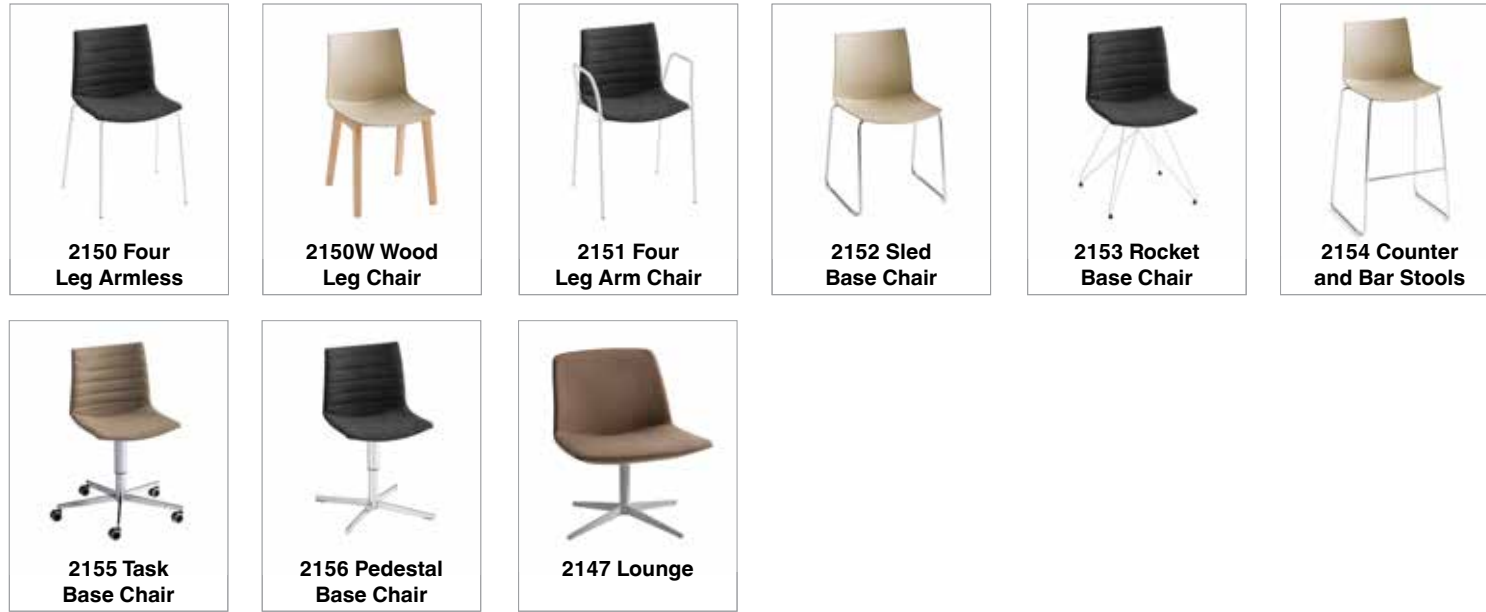

Full Upholstery - List Pricing

Please add $100 list for horizontal stitch / $50 list for vertical stitch

	COM	COL	Gr3	Gr4	Gr5	Gr6	Gr7	Gr8	Gr9
2147	2576	2834	2693	2751	2811	2868	2956	3043	3136